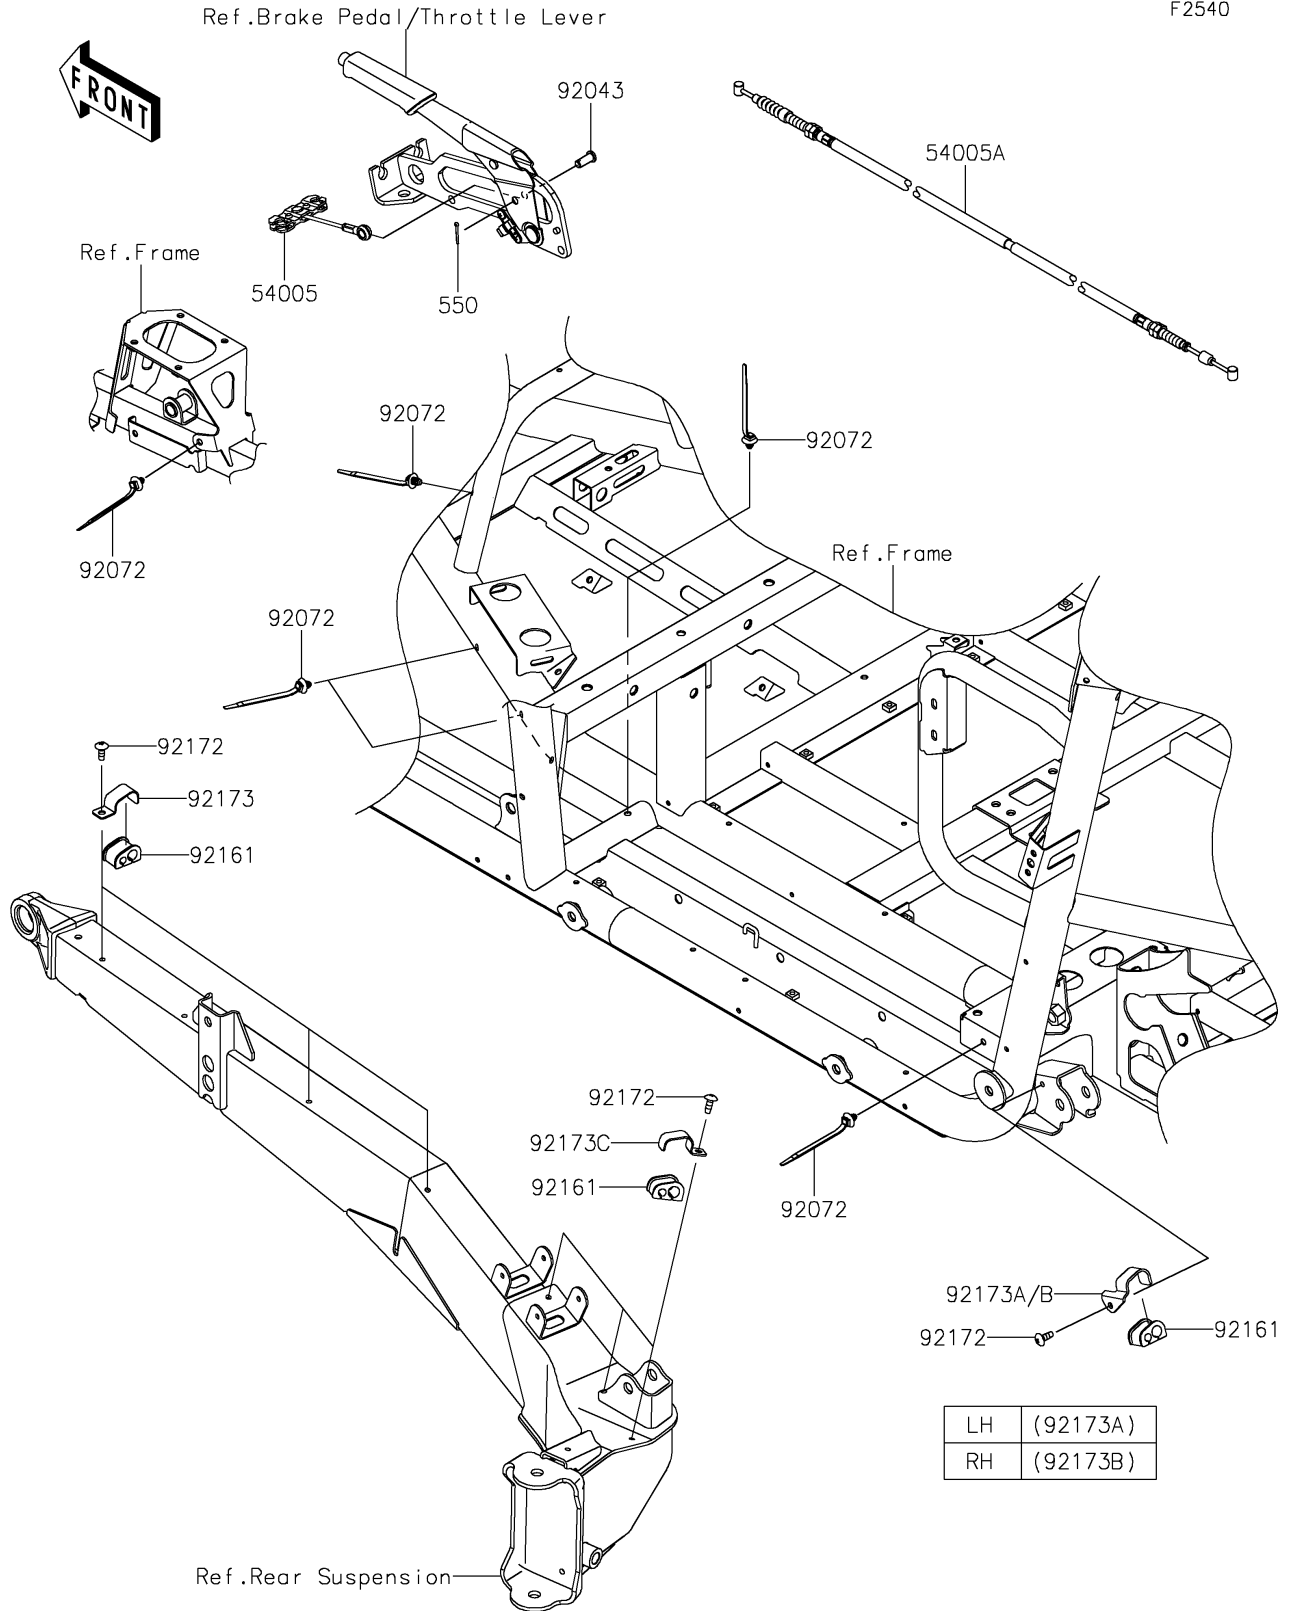

2023 TERYX® KRX4™ 1000 eS SPECIAL EDITION PARTS DIAGRAM

Cables

F2540

LH	(92173A)
RH	(92173B)

2023 TERYX® KRX4™ 1000 eS SPECIAL EDITION PARTS LIST

Cables

ITEM NAME	PART NUMBER	QUANTITY
CABLE-BRAKE,PARKING BRAKE (Ref # 54005)	54005-0312	1
CABLE-BRAKE,PARKING BRAKE (Ref # 54005A)	54005-0316	2
PIN (Ref # 92043)	92043-1039	1
BAND,OS170-FT7(BLACK) (Ref # 92072)	92072-1414	12
DAMPER (Ref # 92161)	92161-2174	14
SCREW,TAPPING,6X16 (Ref # 92172)	92172-0739	14
CLAMP (Ref # 92173)	92173-1991	6
CLAMP,LH (Ref # 92173A)	92173-1992	1
CLAMP,RH (Ref # 92173B)	92173-1993	1
CLAMP (Ref # 92173C)	92173-2097	6
PIN-COTTER,2.5X18 (Ref # 550)	550AA2518	1