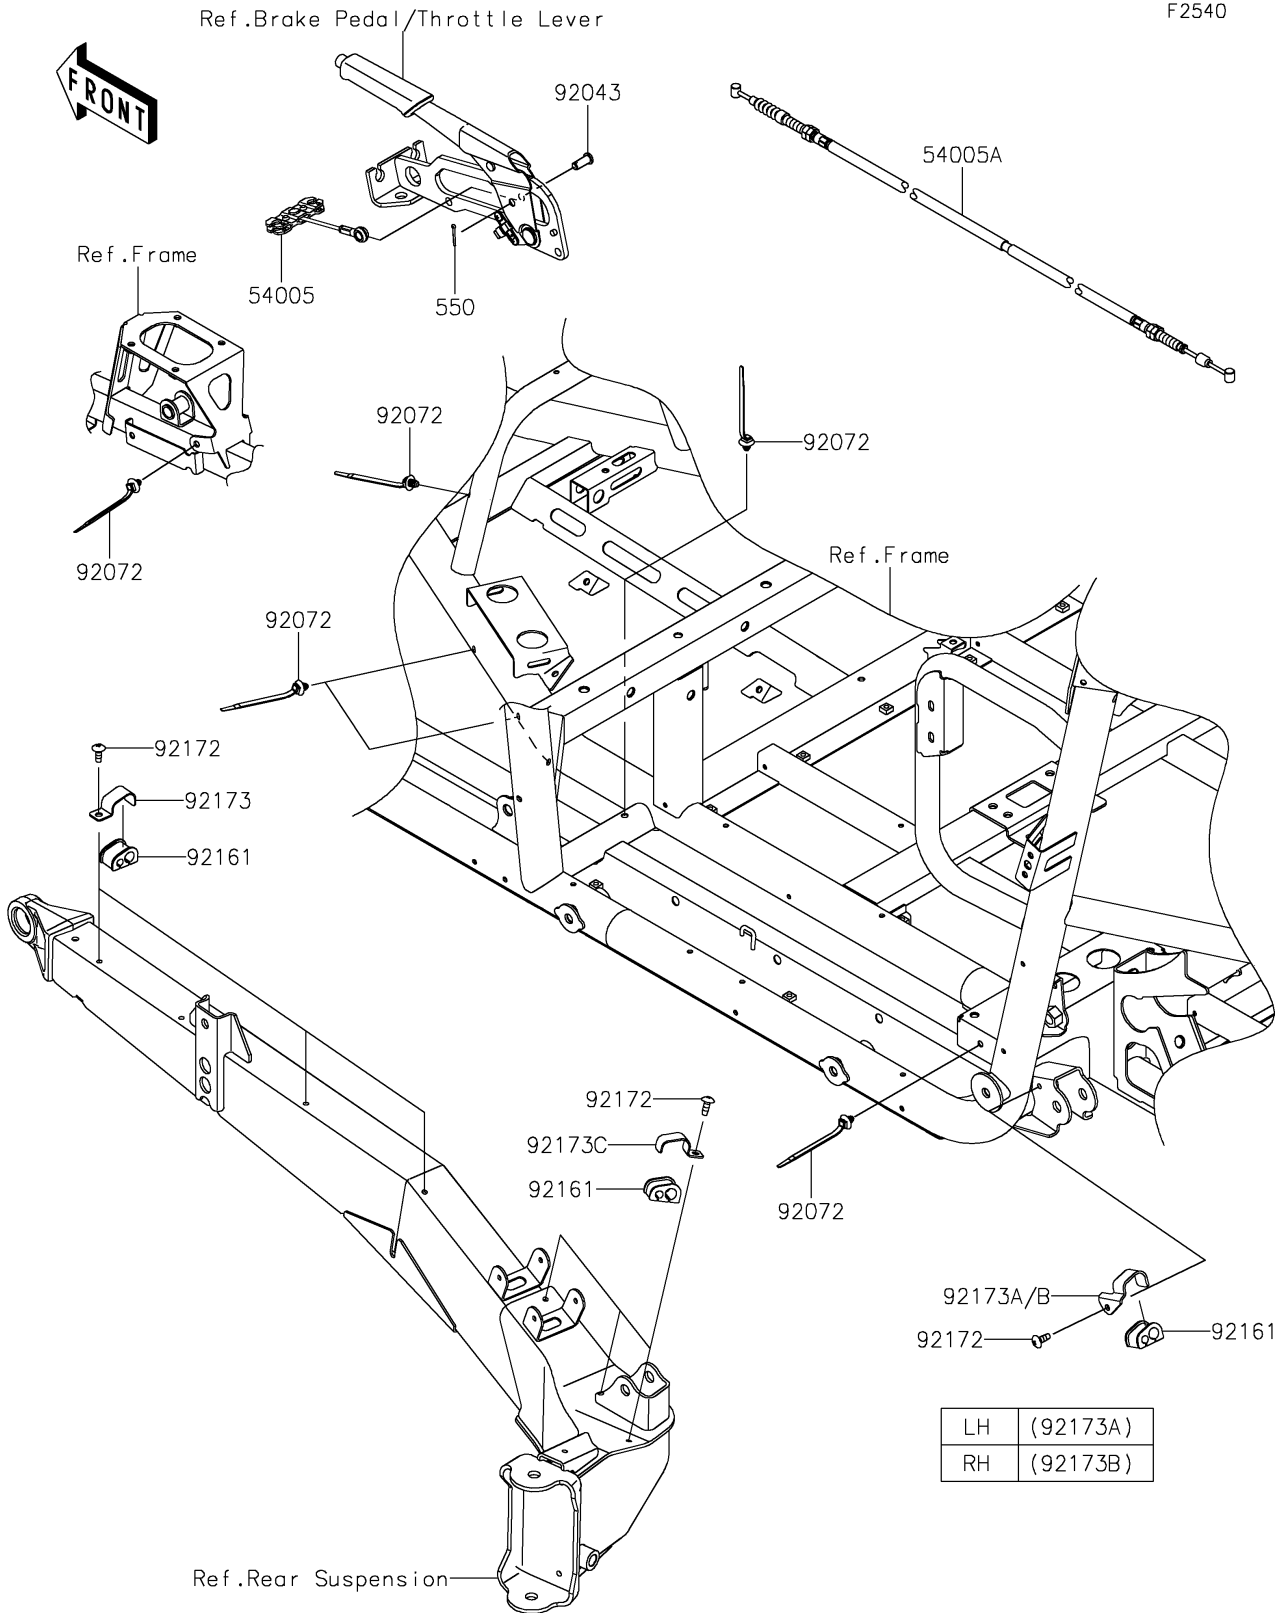

2023 Teryx KRX® 4 1000 eS Special Edition PARTS DIAGRAM

Cables

F2540

LH	(92173A)
RH	(92173B)

2023 Teryx KRX® 4 1000 eS Special Edition PARTS LIST

Cables

ITEM NAME	PART NUMBER	QUANTITY
CABLE-BRAKE,PARKING BRAKE (Ref # 54005)	54005-0312	1
CABLE-BRAKE,PARKING BRAKE (Ref # 54005A)	54005-0316	2
PIN (Ref # 92043)	92043-1039	1
BAND,OS170-FT7(BLACK) (Ref # 92072)	92072-1414	12
DAMPER (Ref # 92161)	92161-2174	14
SCREW,TAPPING,6X16 (Ref # 92172)	92172-0739	14
CLAMP (Ref # 92173)	92173-1991	6
CLAMP,LH (Ref # 92173A)	92173-1992	1
CLAMP,RH (Ref # 92173B)	92173-1993	1
CLAMP (Ref # 92173C)	92173-2097	6
PIN-COTTER,2.5X18 (Ref # 550)	550AA2518	1