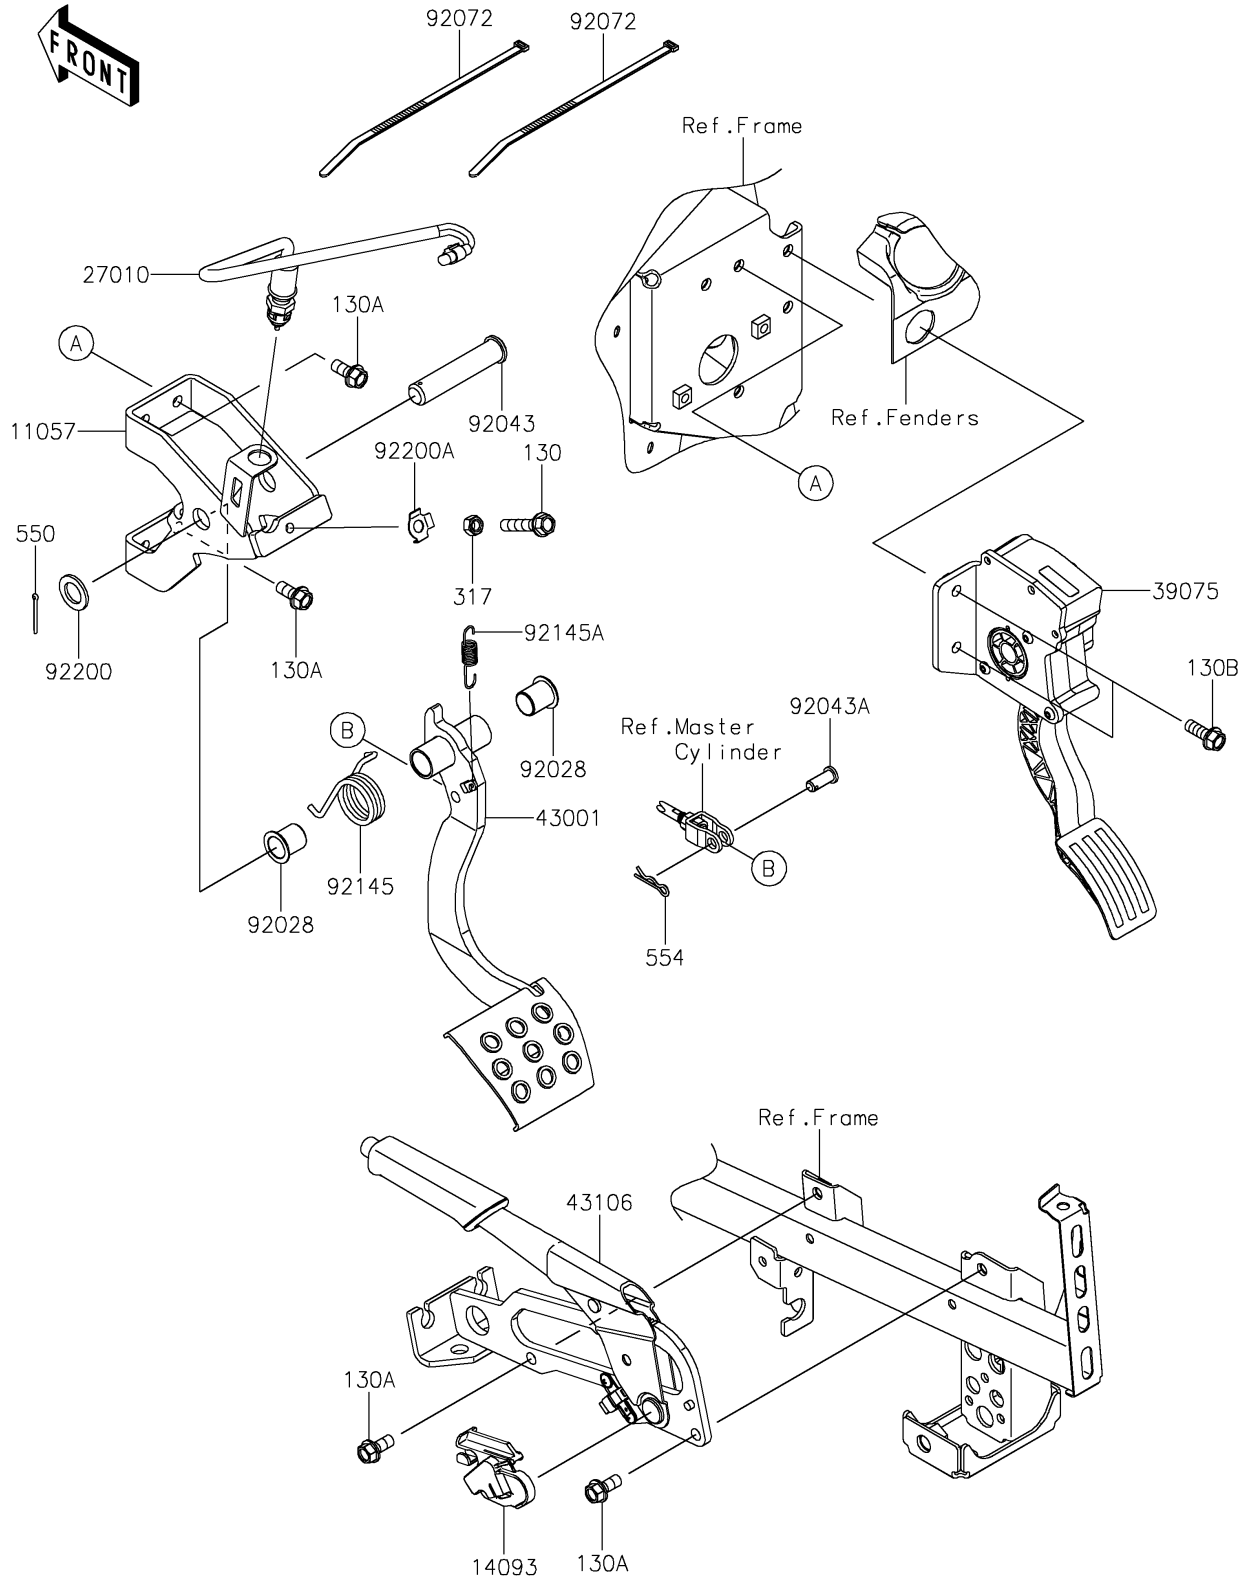

# 2024 Teryx KRX® 4 1000 eS Special Edition PARTS DIAGRAM

Brake Pedal/Throttle Lever

F2260

## 2024 Teryx KRX® 4 1000 eS Special Edition PARTS LIST

### Brake Pedal/Throttle Lever

ITEM NAME	PART NUMBER	QUANTITY
BRACKET,BRAKE PEDAL (Ref # 11057)	11057-2099	1
COVER,SWITCH (Ref # 14093)	14093-1021	1
SWITCH,BRAKE (Ref # 27010)	27010-0724	1
LEVER-THROTTLE (Ref # 39075)	39075-0033	1
LEVER-BRAKE (Ref # 43001)	43001-0767	1
LEVER-ASSY-PARKING BRAKE (Ref # 43106)	43106-0008	1
BUSHING (Ref # 92028)	92028-1571	2
PIN,16X78 (Ref # 92043)	92043-0917	1
PIN (Ref # 92043A)	92043-1039	1
BAND,L=292.1 (Ref # 92072)	92072-3509	2
SPRING (Ref # 92145)	92145-1849	1
SPRING (Ref # 92145A)	92145-1884	1
WASHER,16X26X2.3 (Ref # 92200)	92200-0043	1
WASHER,8.5X17X0.8 (Ref # 92200A)	92200-0993	1
BOLT-FLANGED,8X40 (Ref # 130)	130BA0840	1
BOLT-FLANGED,8X18 (Ref # 130A)	130CA0818	5
BOLT-FLANGED,8X22 (Ref # 130B)	130CB0822	2
NUT-HEX-SMALL,8MM (Ref # 317)	317BA0800	1
PIN-COTTER,2.5X25 (Ref # 550)	550AA2525	1
PIN-SNAP,10MM (Ref # 554)	554DA1000	1