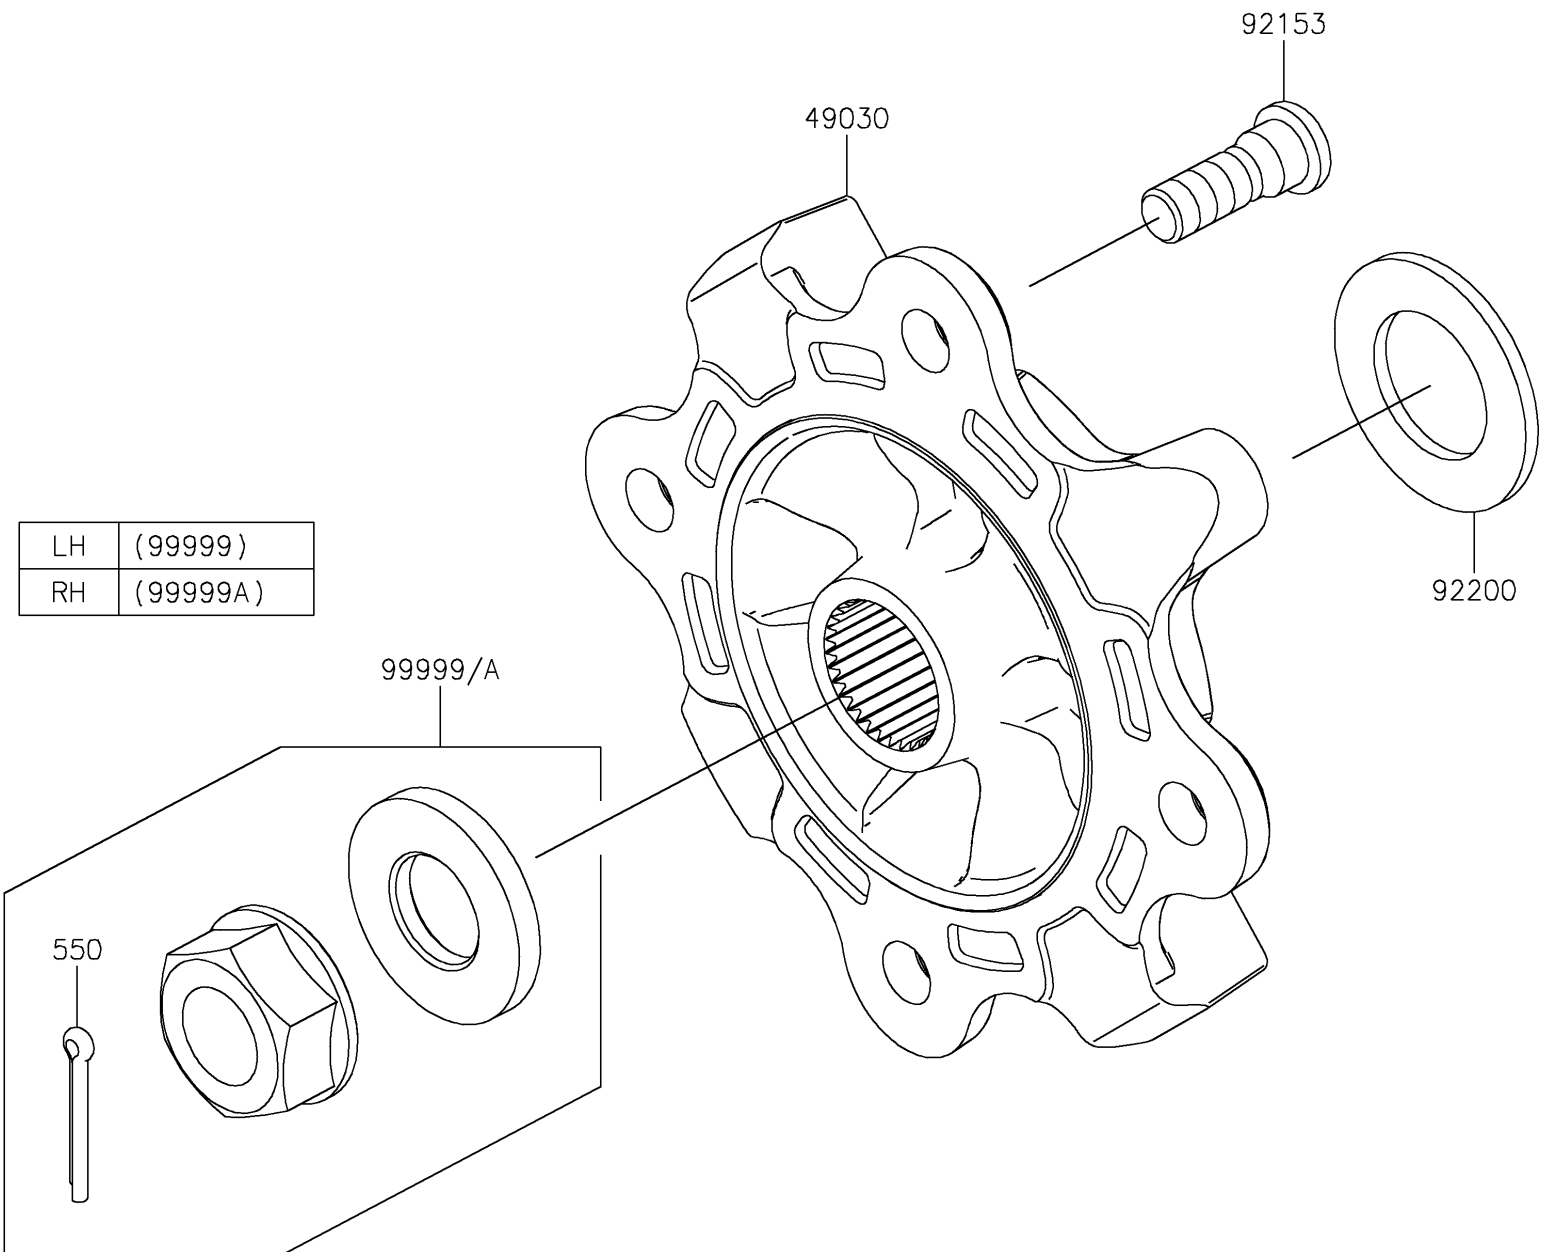

2024 Teryx KRX® 4 1000 eS Special Edition PARTS DIAGRAM

Front Hubs/Brakes

F2230

2024 Teryx KRX® 4 1000 eS Special Edition PARTS LIST

Front Hubs/Brakes

ITEM NAME	PART NUMBER	QUANTITY
HUB (Ref # 49030)	49030-0566	2
BOLT,12MM (Ref # 92153)	92153-1915	8
WASHER,33X56X3.5 (Ref # 92200)	92200-2332	2
KIT,LH AXLE NUT (Ref # 99999)	99999-0726	1
KIT,RH AXLE NUT (Ref # 99999A)	99999-0727	1
PIN-COTTER,4.0X30 (Ref # 550)	550AA4030	1