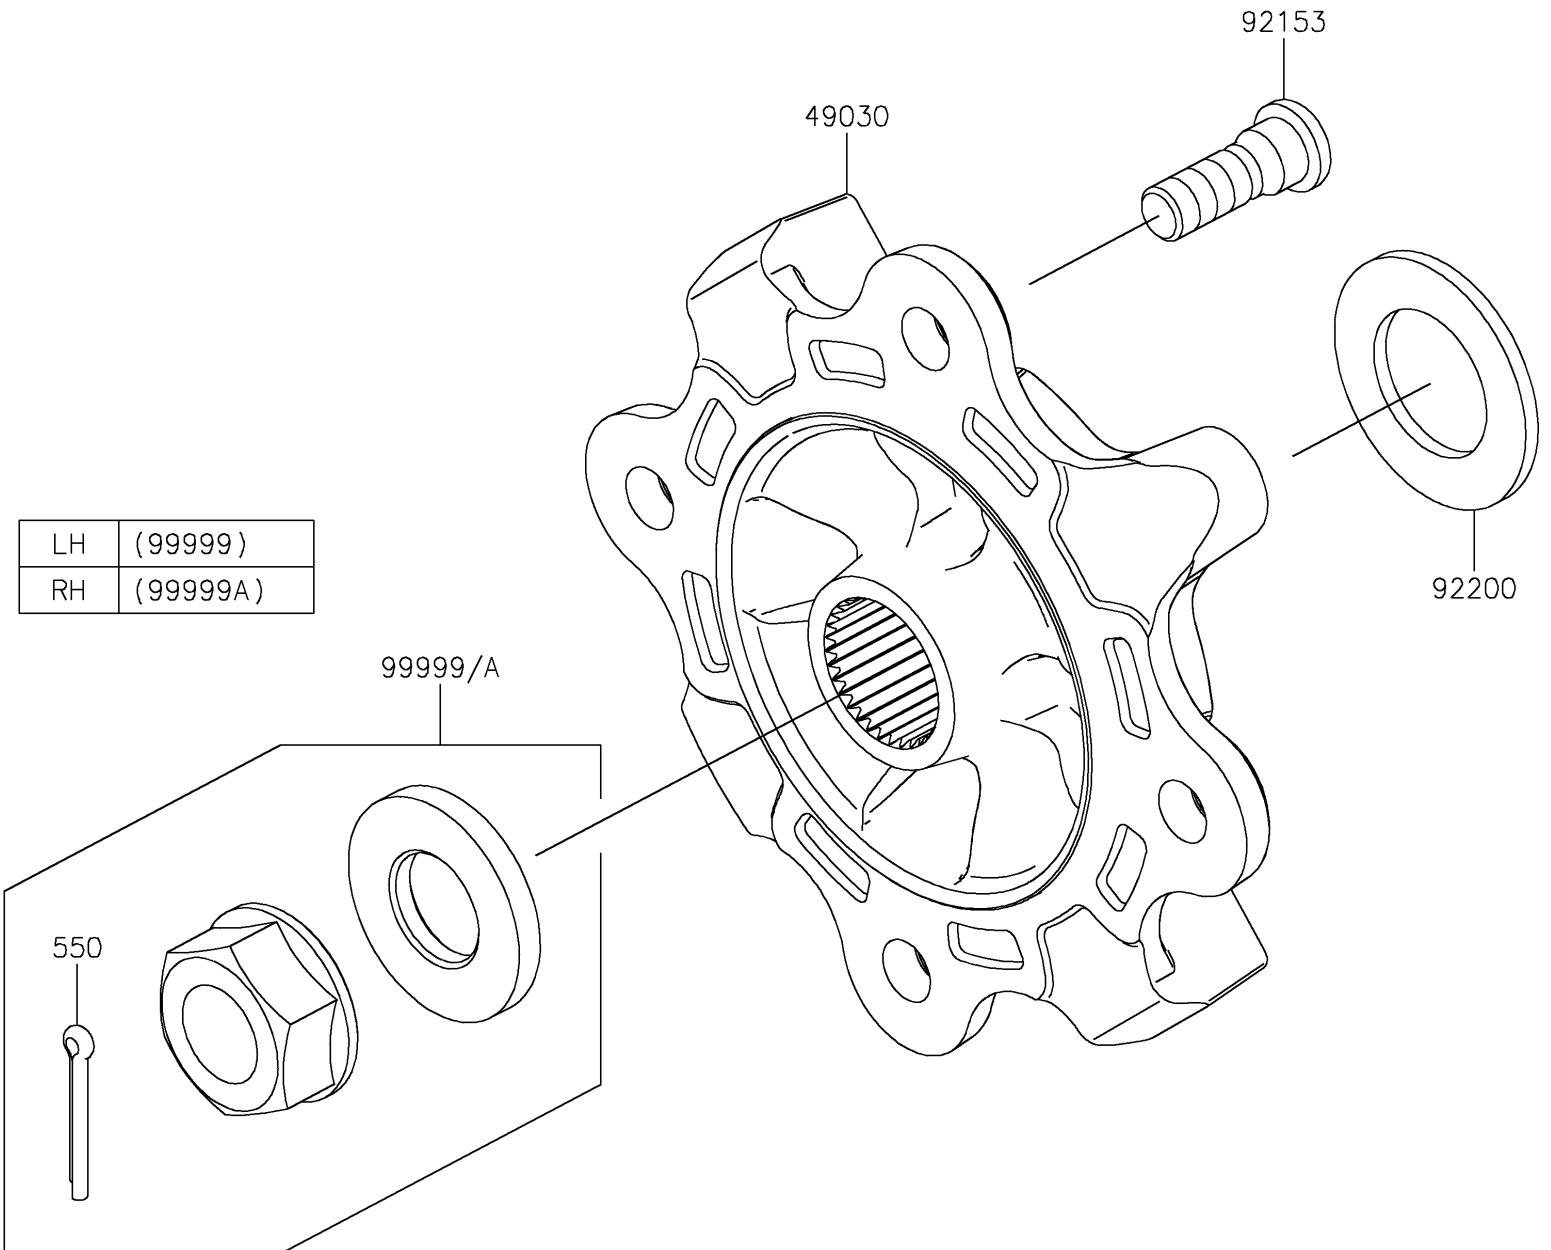

2023 TERYX® KRX4™ 1000 eS SPECIAL EDITION PARTS DIAGRAM

Front Hubs/Brakes

F2230

LH	(99999)
RH	(99999A)

2023 TERYX® KRX4™ 1000 eS SPECIAL EDITION PARTS LIST

Front Hubs/Brakes

ITEM NAME	PART NUMBER	QUANTITY
HUB (Ref # 49030)	49030-0566	2
BOLT,12MM (Ref # 92153)	92153-1915	8
WASHER,33X56X3.5 (Ref # 92200)	92200-2332	2
KIT,LH AXLE NUT (Ref # 99999)	99999-0726	1
KIT,RH AXLE NUT (Ref # 99999A)	99999-0727	1
PIN-COTTER,4.0X30 (Ref # 550)	550AA4030	1