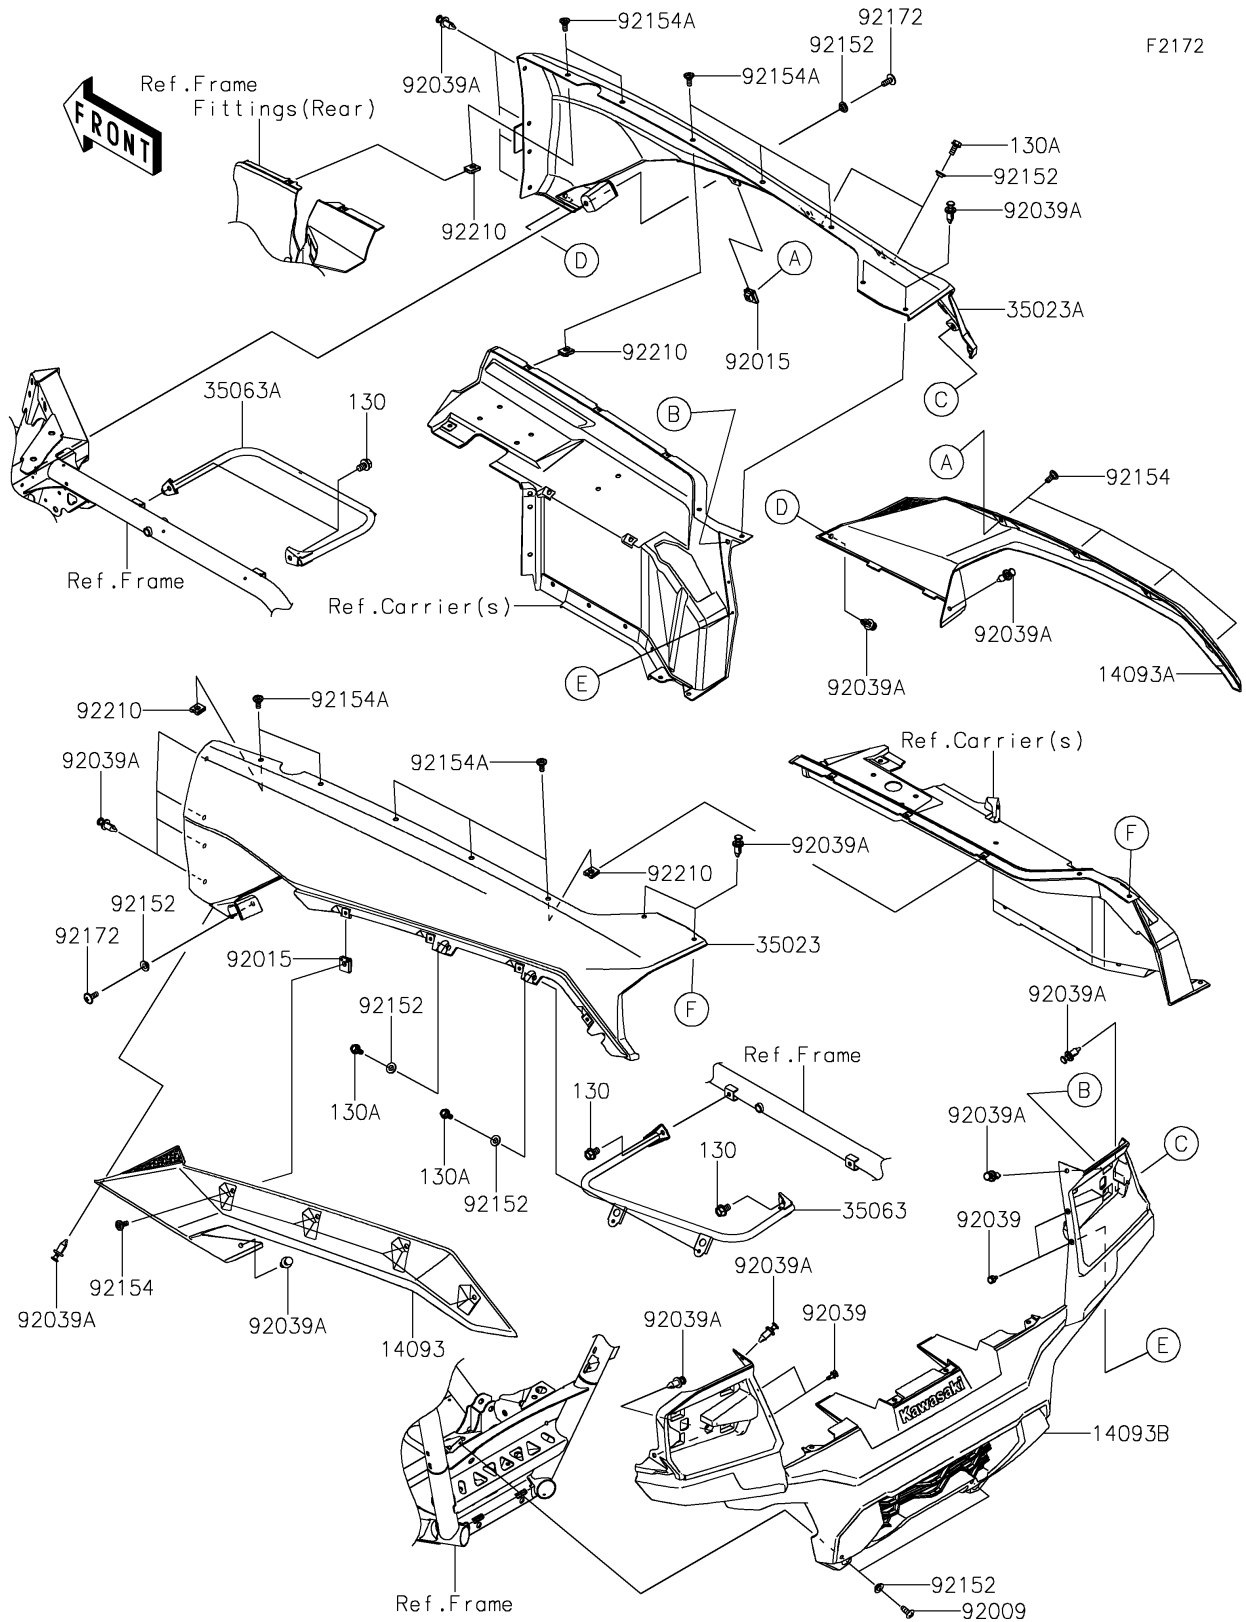

2023 TERYX® KRX4™ 1000 eS SPECIAL EDITION PARTS DIAGRAM

Rear Fender(s)

2023 TERYX® KRX4™ 1000 eS SPECIAL EDITION PARTS LIST

Rear Fender(s)

ITEM NAME	PART NUMBER	QUANTITY
COVER,FLAP,LH (Ref # 14093)	14093-0796	1
COVER,FLAP,RH (Ref # 14093A)	14093-0797	1
COVER,TAIL (Ref # 14093B)	14093-0798	1
FENDER-REAR,LH,GRAYSTONE (Ref # 35023)	35023-0463-56Z	1
FENDER-REAR,RH,GRAYSTONE (Ref # 35023A)	35023-0464-56Z	1
STAY,LH (Ref # 35063)	35063-1462	1
STAY,RH (Ref # 35063A)	35063-1463	1
SCREW,TAPPING,6X16 (Ref # 92009)	92009-1166	2
NUT,CLAMP,6MM (Ref # 92015)	92015-1678	8
RIVET (Ref # 92039)	92039-0046	4
RIVET (Ref # 92039A)	92039-0776	20
COLLAR,6.3X9.5X4.1 (Ref # 92152)	92152-1571	8
BOLT (Ref # 92154)	92154-2474	8
BOLT (Ref # 92154A)	92154-3957	10
SCREW,6X16 (Ref # 92172)	92172-0236	2
NUT (Ref # 92210)	92210-1125	10
BOLT-FLANGED,8X12 (Ref # 130)	130BA0812	4
BOLT-FLANGED,6X14 (Ref # 130A)	130CA0614	4