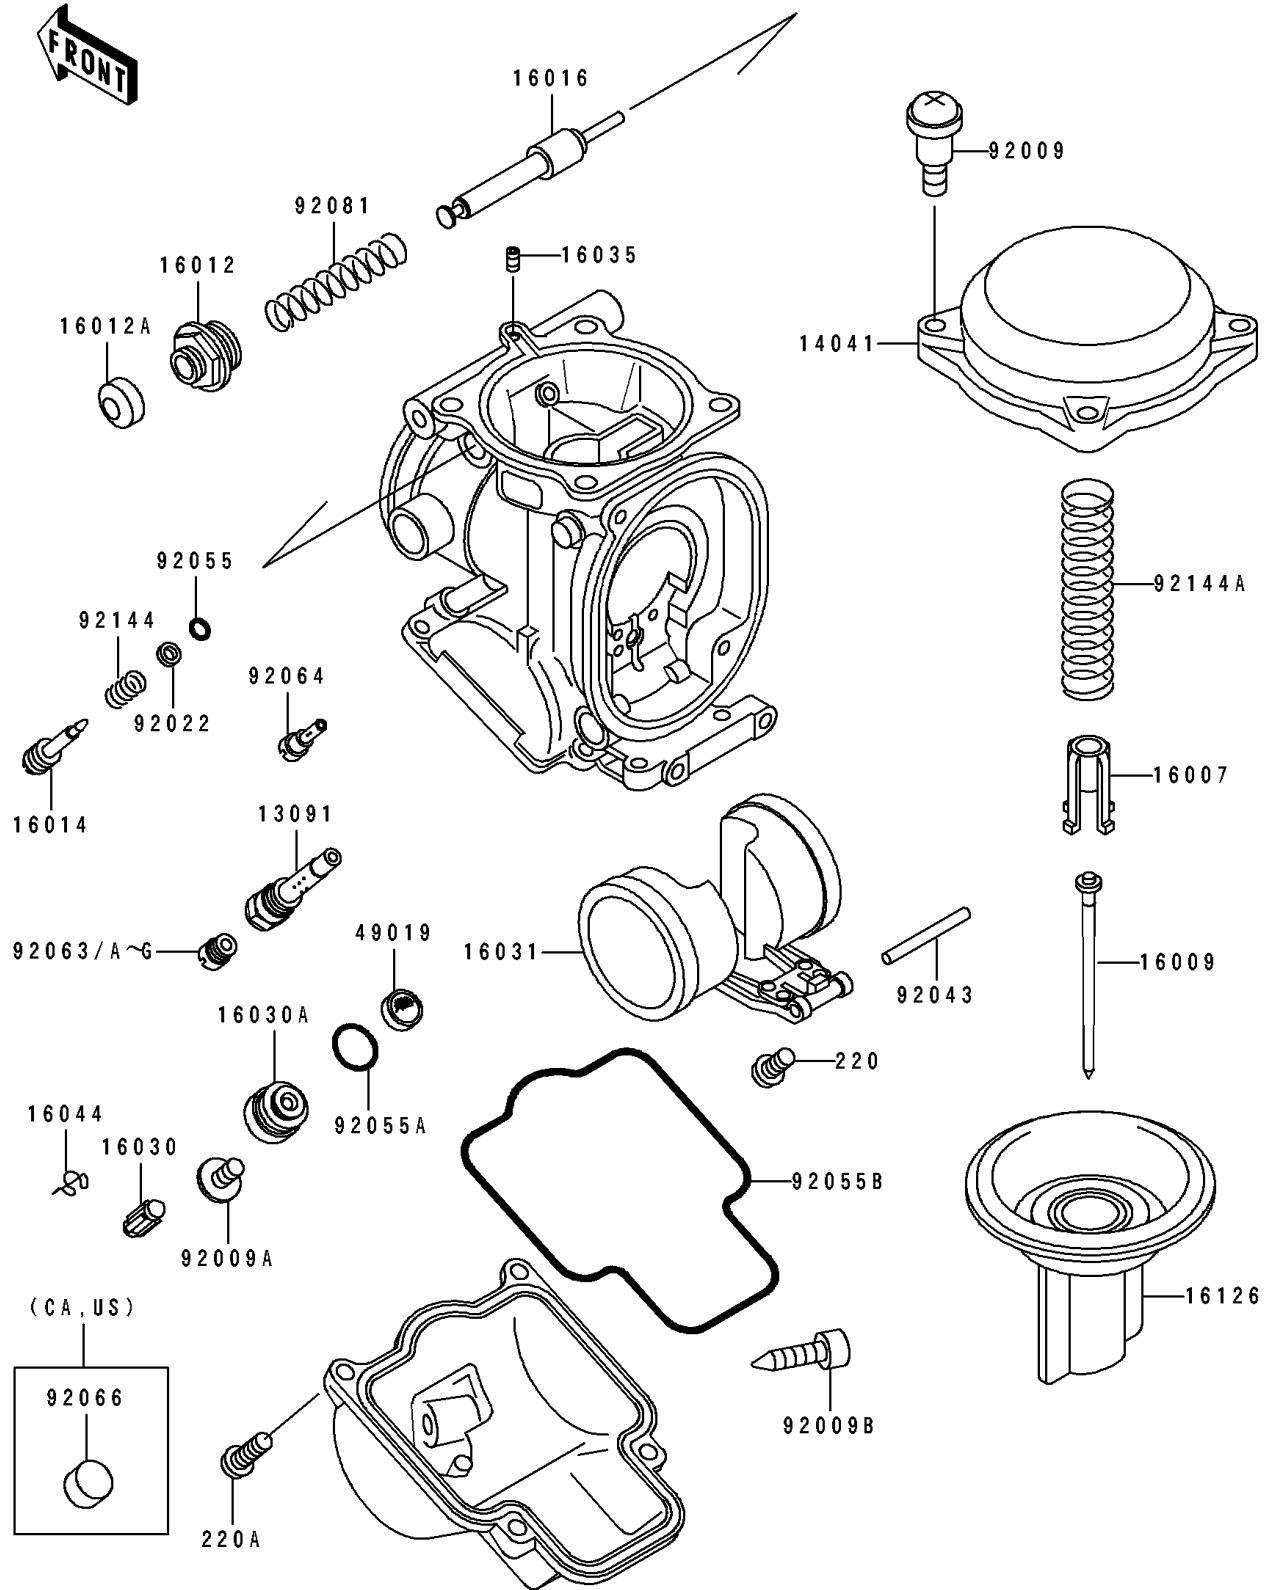

1993 Ninja® ZX™ -6 PARTS DIAGRAM

Carburetor Parts

E1612

1993 Ninja® ZX™ -6 PARTS LIST

Carburetor Parts

ITEM NAME	PART NUMBER	QUANTITY
HOLDER,NEEDLE JET (Ref # 13091)	13091-1701	4
CAP-CHAMBER,MIXING (Ref # 14041)	14041-1091	4
SEAT-SPRING,VALVE (Ref # 16007)	16007-1117	4
NEEDLE-JET,N14G (Ref # 16009)	16009-1622	4
CAP-STARTER PLUNGER (Ref # 16012)	16012-1051	4
CAP-STARTER PLUNGER (Ref # 16012A)	16012-1052	4
SCREW-PILOT AIR (Ref # 16014)	16014-1062	4
PLUNGER,STARTER (Ref # 16016)	16016-1061	4
VALVE-FLOAT (Ref # 16030)	16030-1007	4
SEAT-VALVE,FLOAT (Ref # 16030A)	16030-1072	4
FLOAT (Ref # 16031)	16031-1070	4
JET-AIR,LEAK (Ref # 16035)	16035-1055	4
CLAMP,FLOAT VALVE (Ref # 16044)	16044-007	4
VALVE,VACUUM (Ref # 16126)	16126-1253	4
FILTER-FUEL,STRAINER (Ref # 49019)	49019-3707	4
SCREW,4X4.4 (Ref # 92009)	92009-1549	15
SCREW,4X8 (Ref # 92009A)	92009-1550	4
SCREW,DRAIN,M6X0.75 (Ref # 92009B)	92009-1551	4
WASHER,PLAIN (Ref # 92022)	92022-1003	4
PIN,FLOAT (Ref # 92043)	92043-1207	4
RING-O,PILOT ADJUST (Ref # 92055)	92055-1002	4
RING-O,VALVE SEAT (Ref # 92055A)	92055-1425	4
RING-O,FLOAT CHAMBER (Ref # 92055B)	92055-1426	4
JET-MAIN,#140 (Ref # 92063)	92063-1013	4
JET-MAIN,#138 (Ref # 92063A)	92063-1015	4
JET-MAIN,#142 (Ref # 92063B)	92063-1016	4
JET-MAIN,#142 (Ref # 92063C)	92063-1016	4
JET-MAIN,#145 (Ref # 92063D)	92063-1017	4
JET-MAIN,#145 (Ref # 92063E)	92063-1017	4

1993 Ninja® ZX™ -6 PARTS LIST

Carburetor Parts

ITEM NAME	PART NUMBER	QUANTITY
JET-MAIN,#148 (Ref # 92063F)	92063-1324	4
JET-MAIN,#150 (Ref # 92063G)	92063-1330	4
JET-PILOT,#35 (Ref # 92064)	92064-1101	4
PLUG,PILOT AIR SCREW,6.9X2 (Ref # 92066)	92066-1051	4
SPRING,STARTER PLUNGER (Ref # 92081)	92081-1761	4
SPRING,PILOT AIR SCREW (Ref # 92144)	92144-1349	4
SPRING,VACUUM VALVE (Ref # 92144A)	92144-1538	4
SCREW-PAN-CROS (Ref # 220)	220D0408	4
SCREW-PAN-CROS (Ref # 220A)	220D0410	16