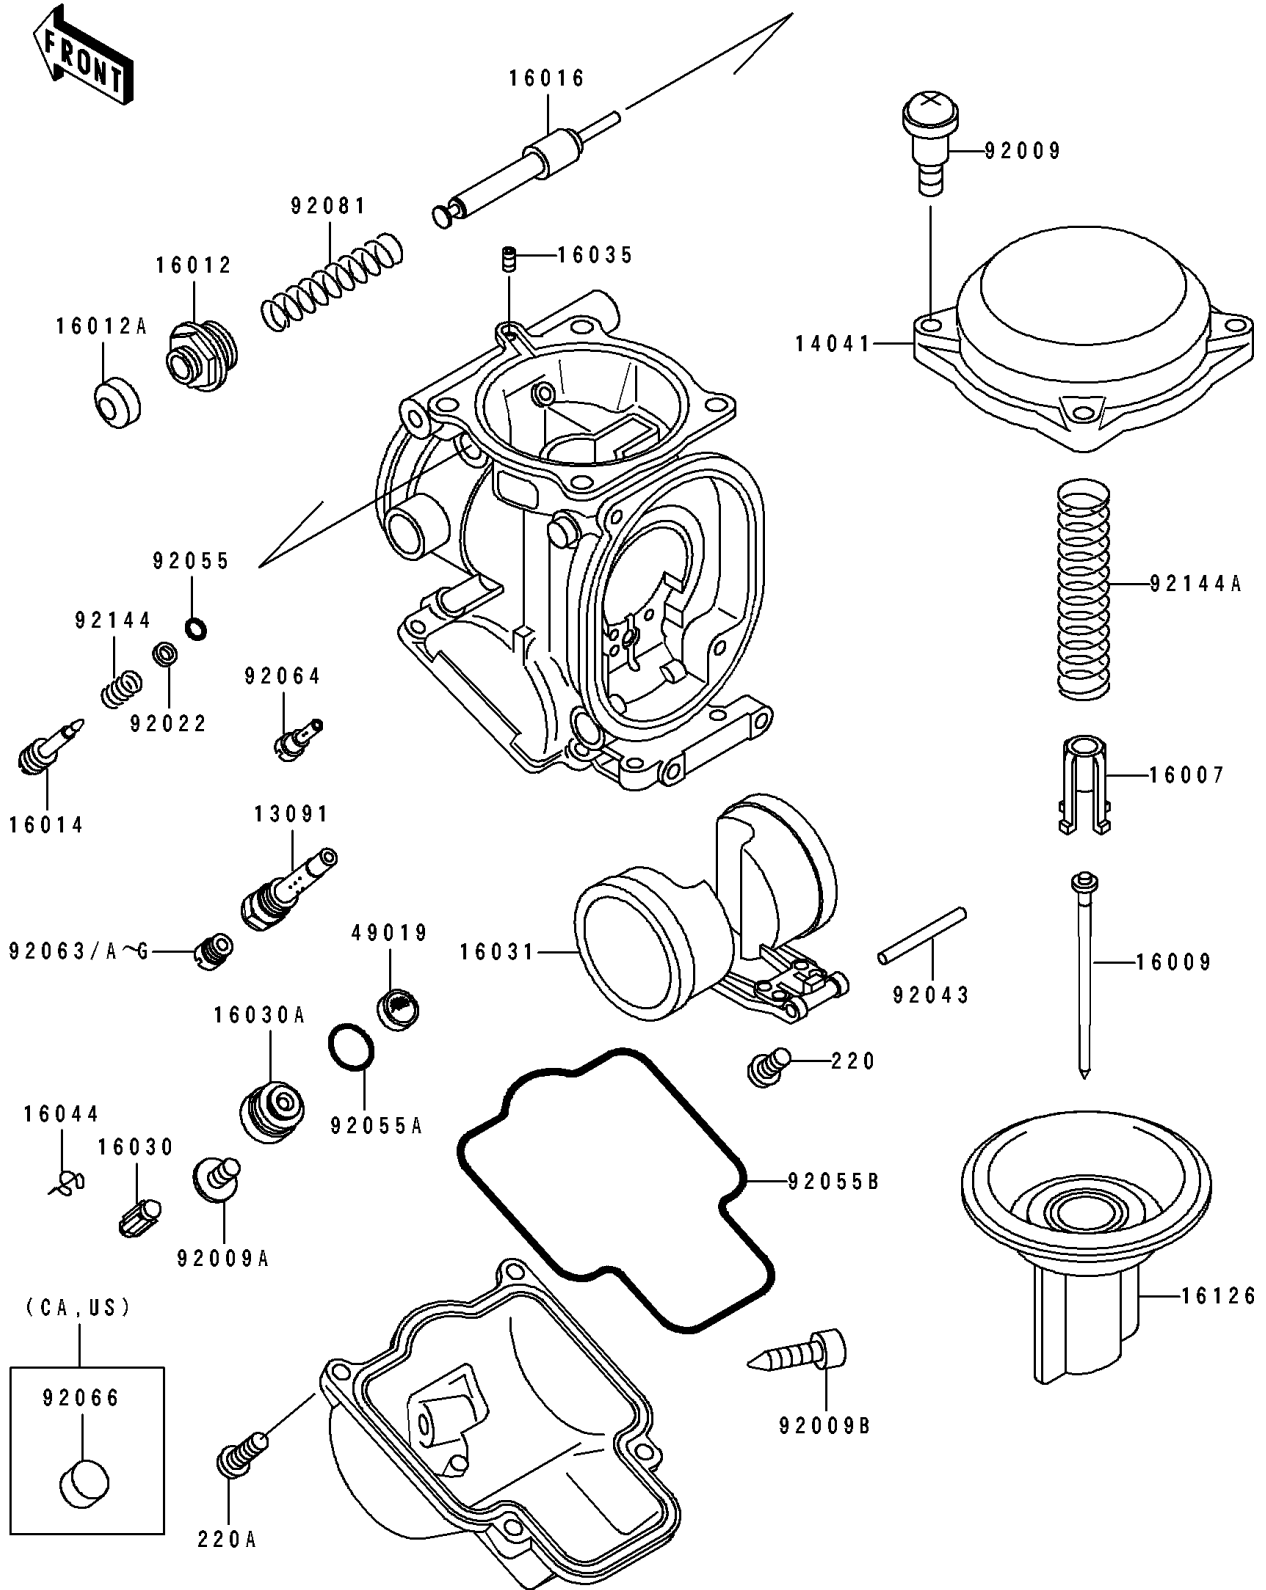

1991 Ninja® ZX™-6 PARTS DIAGRAM

Carburetor Parts

E1612

1991 Ninja® ZX™-6 PARTS LIST

Carburetor Parts

ITEM NAME	PART NUMBER	QUANTITY
HOLDER,NEEDLE JET (Ref # 13091)	13091-1701	1
CAP-CHAMBER,MIXING (Ref # 14041)	14041-1091	1
SEAT-SPRING,VALVE (Ref # 16007)	16007-1117	1
NEEDLE-JET,N14G (Ref # 16009)	16009-1622	1
CAP-STARTER PLUNGER (Ref # 16012)	16012-1051	1
CAP-STARTER PLUNGER (Ref # 16012A)	16012-1052	1
SCREW-PILOT AIR (Ref # 16014)	16014-1062	1
PLUNGER,STARTER (Ref # 16016)	16016-1061	1
VALVE-FLOAT (Ref # 16030)	16030-1007	1
SEAT-VALVE,FLOAT (Ref # 16030A)	16030-1072	1
FLOAT (Ref # 16031)	16031-1070	1
JET-AIR,LEAK (Ref # 16035)	16035-1055	1
CLAMP,FLOAT VALVE (Ref # 16044)	16044-007	1
VALVE,VACUUM (Ref # 16126)	16126-1253	1
FILTER-FUEL,STRAINER (Ref # 49019)	49019-3707	1
SCREW,4X4.4 (Ref # 92009)	92009-1549	1
SCREW,4X8 (Ref # 92009A)	92009-1550	1
SCREW,DRAIN,M6X0.75 (Ref # 92009B)	92009-1551	1
WASHER,PLAIN (Ref # 92022)	92022-1003	1
PIN,FLOAT (Ref # 92043)	92043-1207	1
RING-O,PILOT ADJUST (Ref # 92055)	92055-1002	1
RING-O,VALVE SEAT (Ref # 92055A)	92055-1425	1
RING-O,FLOAT CHAMBER (Ref # 92055B)	92055-1426	1
JET-MAIN,#140 (Ref # 92063)	92063-1013	1
JET-MAIN,#138 (Ref # 92063A)	92063-1015	1
JET-MAIN,#142 (Ref # 92063B)	92063-1016	2
JET-MAIN,#145 (Ref # 92063D)	92063-1017	2
JET-MAIN,#148 (Ref # 92063F)	92063-1324	1
JET-MAIN,#150 (Ref # 92063G)	92063-1330	1

1991 Ninja® ZX™-6 PARTS LIST

Carburetor Parts

ITEM NAME	PART NUMBER	QUANTITY
JET-PILOT,#35 (Ref # 92064)	92064-1101	1
PLUG,PILOT AIR SCREW,6.9X2 (Ref # 92066)	92066-1051	1
SPRING,STARTER PLUNGER (Ref # 92081)	92081-1761	1
SPRING,PILOT AIR SCREW (Ref # 92144)	92144-1349	1
SPRING,VACUUM VALVE (Ref # 92144A)	92144-1538	1
SCREW-PAN-CROS (Ref # 220)	220D0408	1
SCREW-PAN-CROS (Ref # 220A)	220D0410	1