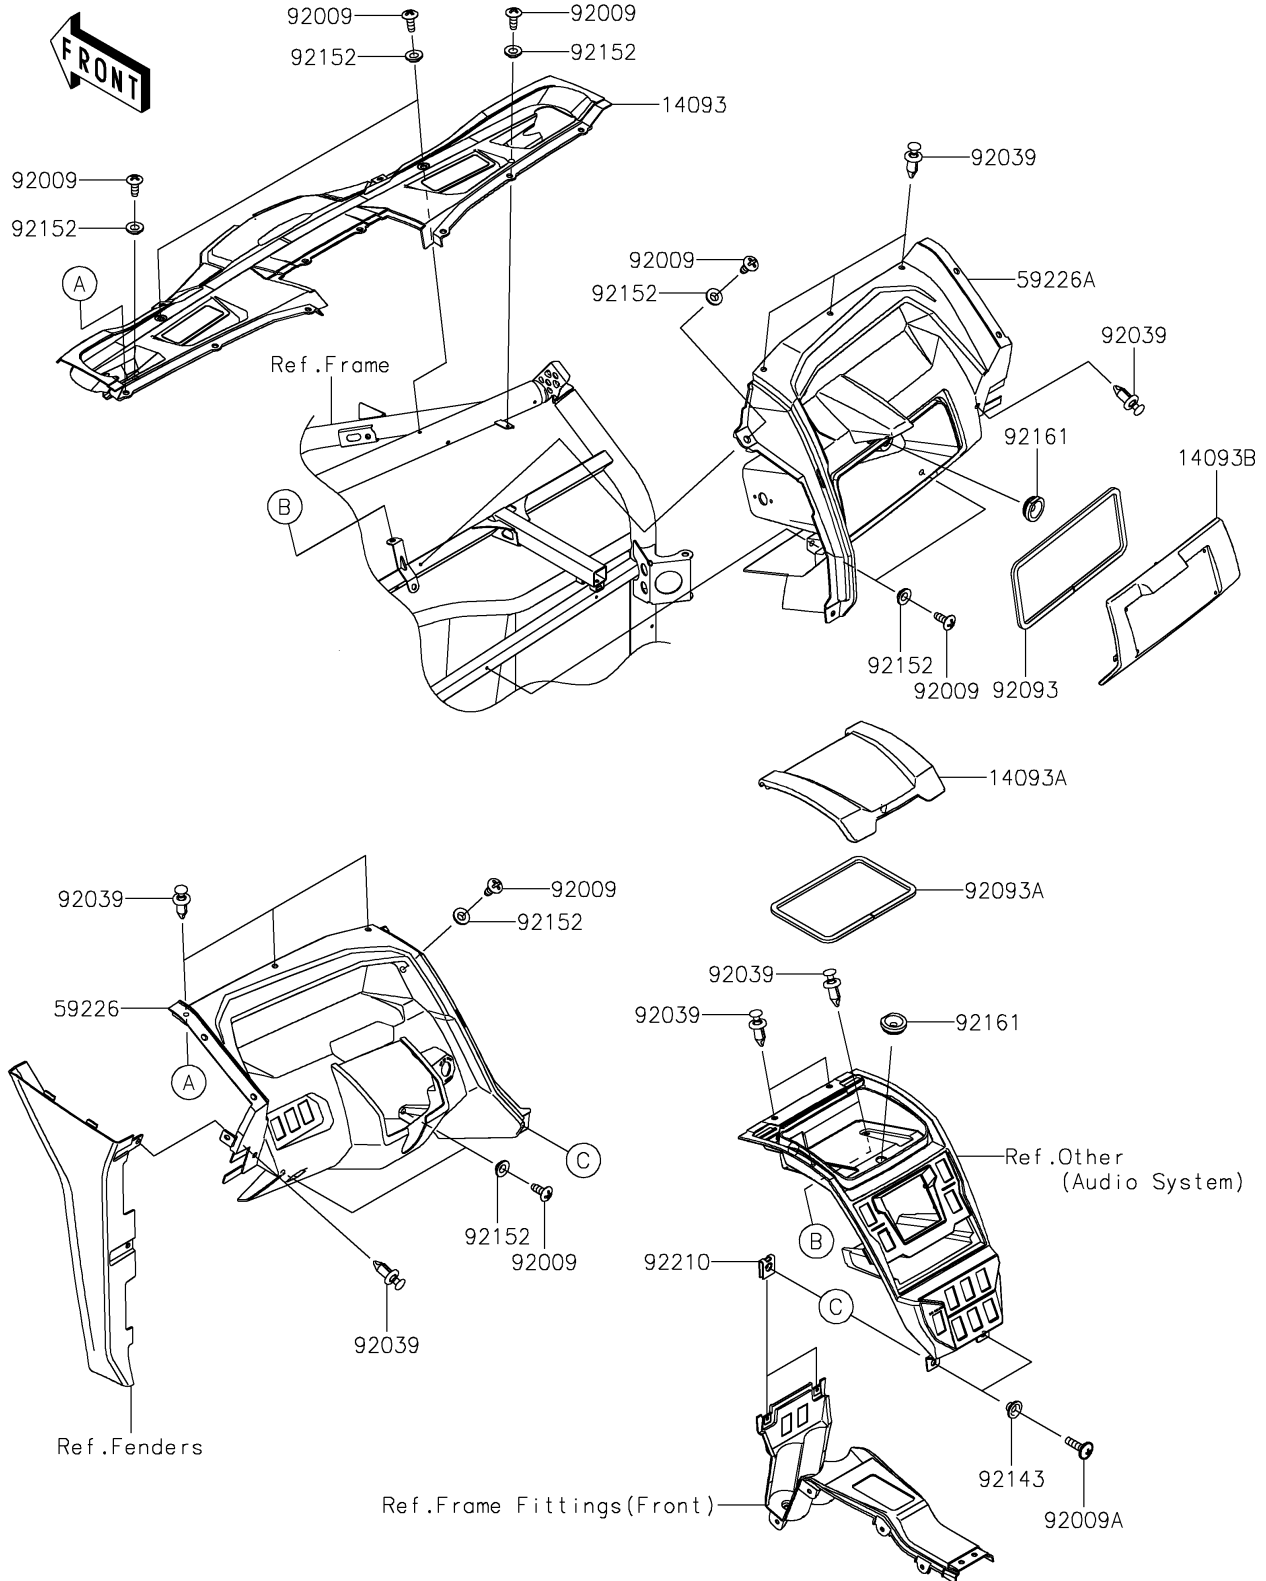

2024 Teryx KRX® 4 1000 eS Special Edition PARTS DIAGRAM

Front Box

F2135

2024 Teryx KRX® 4 1000 eS Special Edition PARTS LIST

Front Box

ITEM NAME	PART NUMBER	QUANTITY
COVER (Ref # 14093)	14093-0829	1
COVER,STORAGE,UPP (Ref # 14093A)	14093-0831	1
COVER,STORAGE,LWR (Ref # 14093B)	14093-0832	1
PANEL-CONTROL,LH (Ref # 59226)	59226-0745	1
PANEL-CONTROL,RH (Ref # 59226A)	59226-0760	1
SCREW,TAPPING,6X16 (Ref # 92009)	92009-1166	10
SCREW,6X22,BLACK (Ref # 92009A)	92009-1256	2
RIVET (Ref # 92039)	92039-0776	12
SEAL,10X6X825 (Ref # 92093)	92093-0729	1
SEAL,10X6X725 (Ref # 92093A)	92093-0730	1
COLLAR (Ref # 92143)	92143-1057	2
COLLAR,6.3X9.5X4.1 (Ref # 92152)	92152-1571	10
DAMPER,7.8X30X11 (Ref # 92161)	92161-1953	2
NUT (Ref # 92210)	92210-1125	2