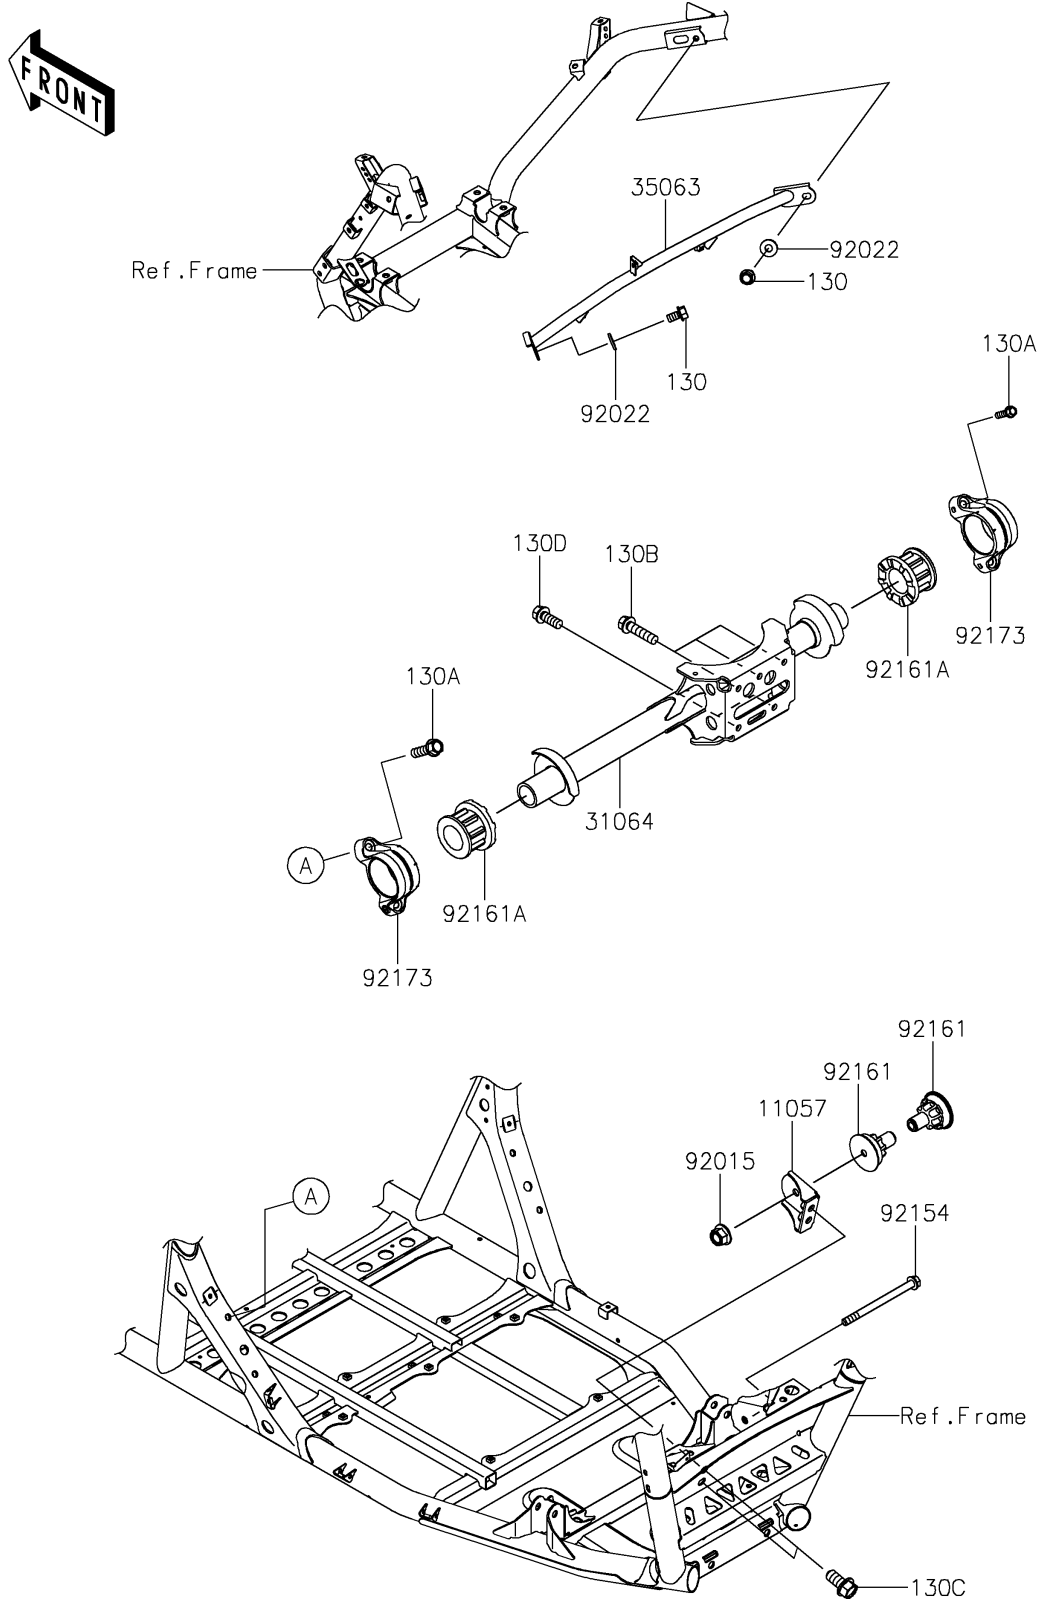

2024 Teryx KRX® 4 1000 eS Special Edition PARTS DIAGRAM

Engine Mount

F2122

2024 Teryx KRX® 4 1000 eS Special Edition PARTS LIST

Engine Mount

ITEM NAME	PART NUMBER	QUANTITY
BRACKET,RR (Ref # 11057)	11057-2103	1
PIPE-COMP,FR (Ref # 31064)	31064-0732	1
STAY,UPP (Ref # 35063)	35063-1466	1
NUT,LOCK,FLANGED,12MM (Ref # 92015)	92015-1433	1
WASHER,8.2X19X2 (Ref # 92022)	92022-1533	2
BOLT,FLANGED,12X160 (Ref # 92154)	92154-3916	1
DAMPER (Ref # 92161)	92161-2171	2
DAMPER (Ref # 92161A)	92161-2205	2
CLAMP (Ref # 92173)	92173-2399	2
BOLT-FLANGED,8X14 (Ref # 130)	130BA0814	2
BOLT-FLANGED,10X35 (Ref # 130A)	130CA1035	4
BOLT-FLANGED,10X40 (Ref # 130B)	130CA1040	3
BOLT-FLANGED,12X25 (Ref # 130C)	130CA1225	2
BOLT-FLANGED,10X25 (Ref # 130D)	130CB1025	2