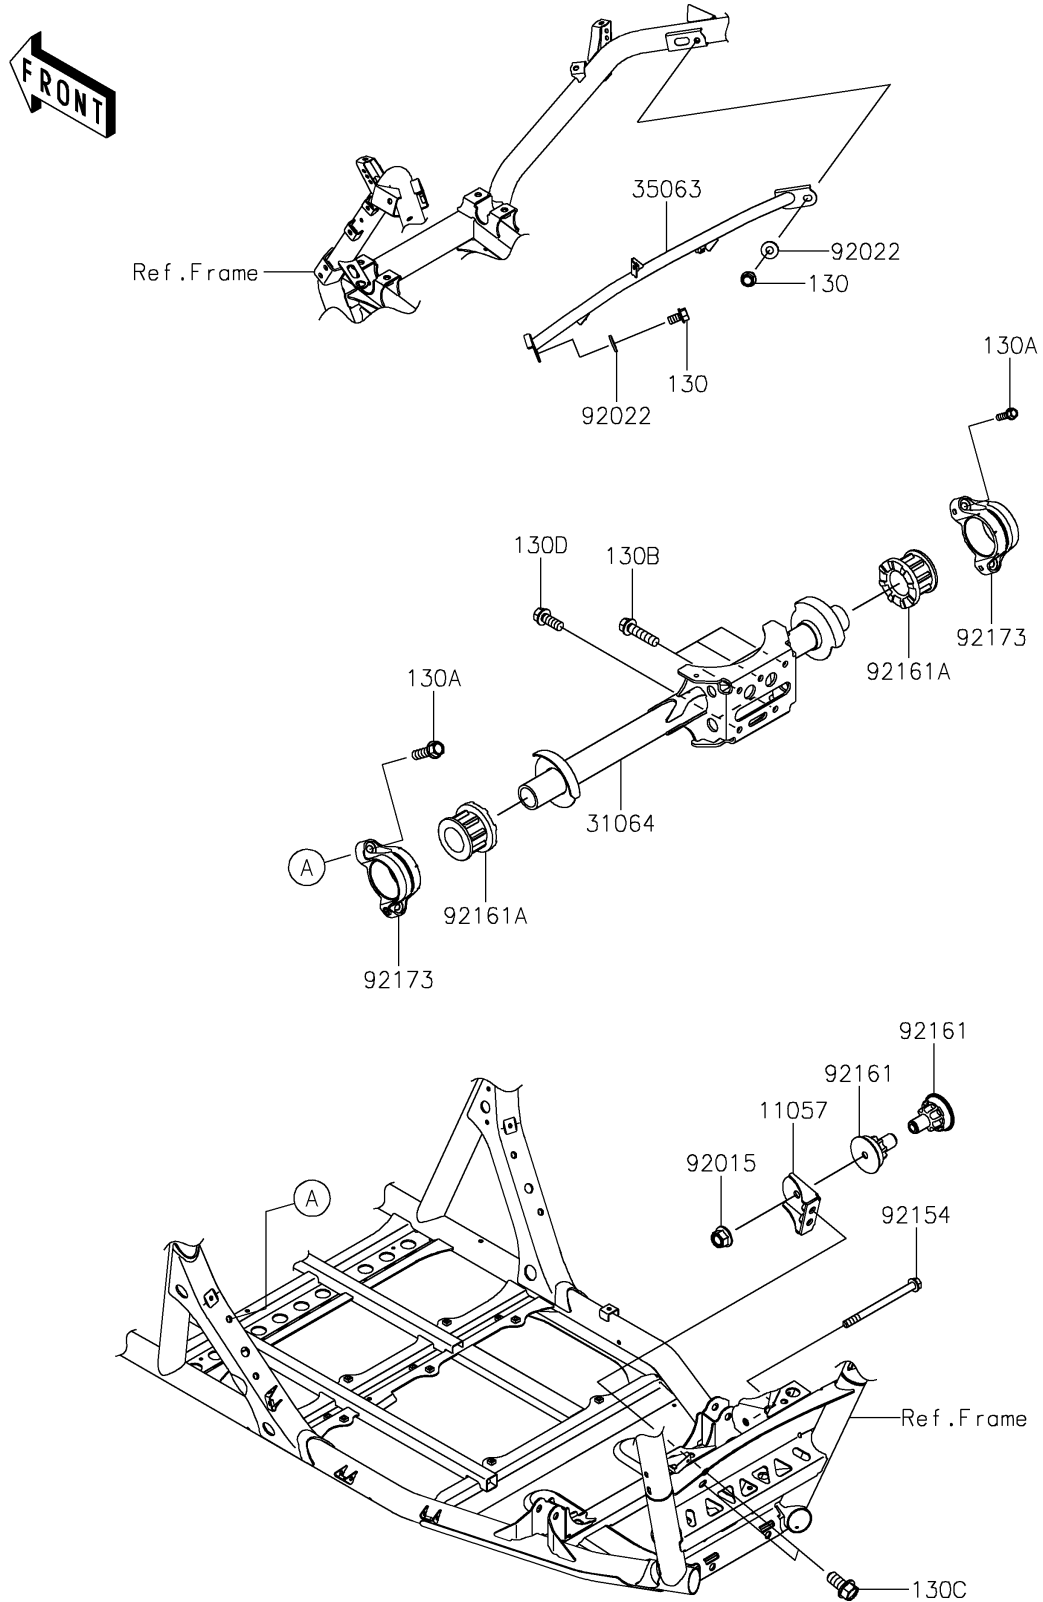

# 2023 TERYX® KRX4™ 1000 eS SPECIAL EDITION PARTS DIAGRAM

Engine Mount

F2122

## 2023 TERYX® KRX4™ 1000 eS SPECIAL EDITION PARTS LIST

### Engine Mount

ITEM NAME	PART NUMBER	QUANTITY
BRACKET,RR (Ref # 11057)	11057-2103	1
PIPE-COMP,FR (Ref # 31064)	31064-0732	1
STAY,UPP (Ref # 35063)	35063-1466	1
NUT,LOCK,FLANGED,12MM (Ref # 92015)	92015-1433	1
WASHER,8.2X19X2 (Ref # 92022)	92022-1533	2
BOLT,FLANGED,12X160 (Ref # 92154)	92154-3916	1
DAMPER (Ref # 92161)	92161-2171	2
DAMPER (Ref # 92161A)	92161-2205	2
CLAMP (Ref # 92173)	92173-2399	2
BOLT-FLANGED,8X14 (Ref # 130)	130BA0814	2
BOLT-FLANGED,10X35 (Ref # 130A)	130CA1035	4
BOLT-FLANGED,10X40 (Ref # 130B)	130CA1040	3
BOLT-FLANGED,12X25 (Ref # 130C)	130CA1225	2
BOLT-FLANGED,10X25 (Ref # 130D)	130CB1025	2