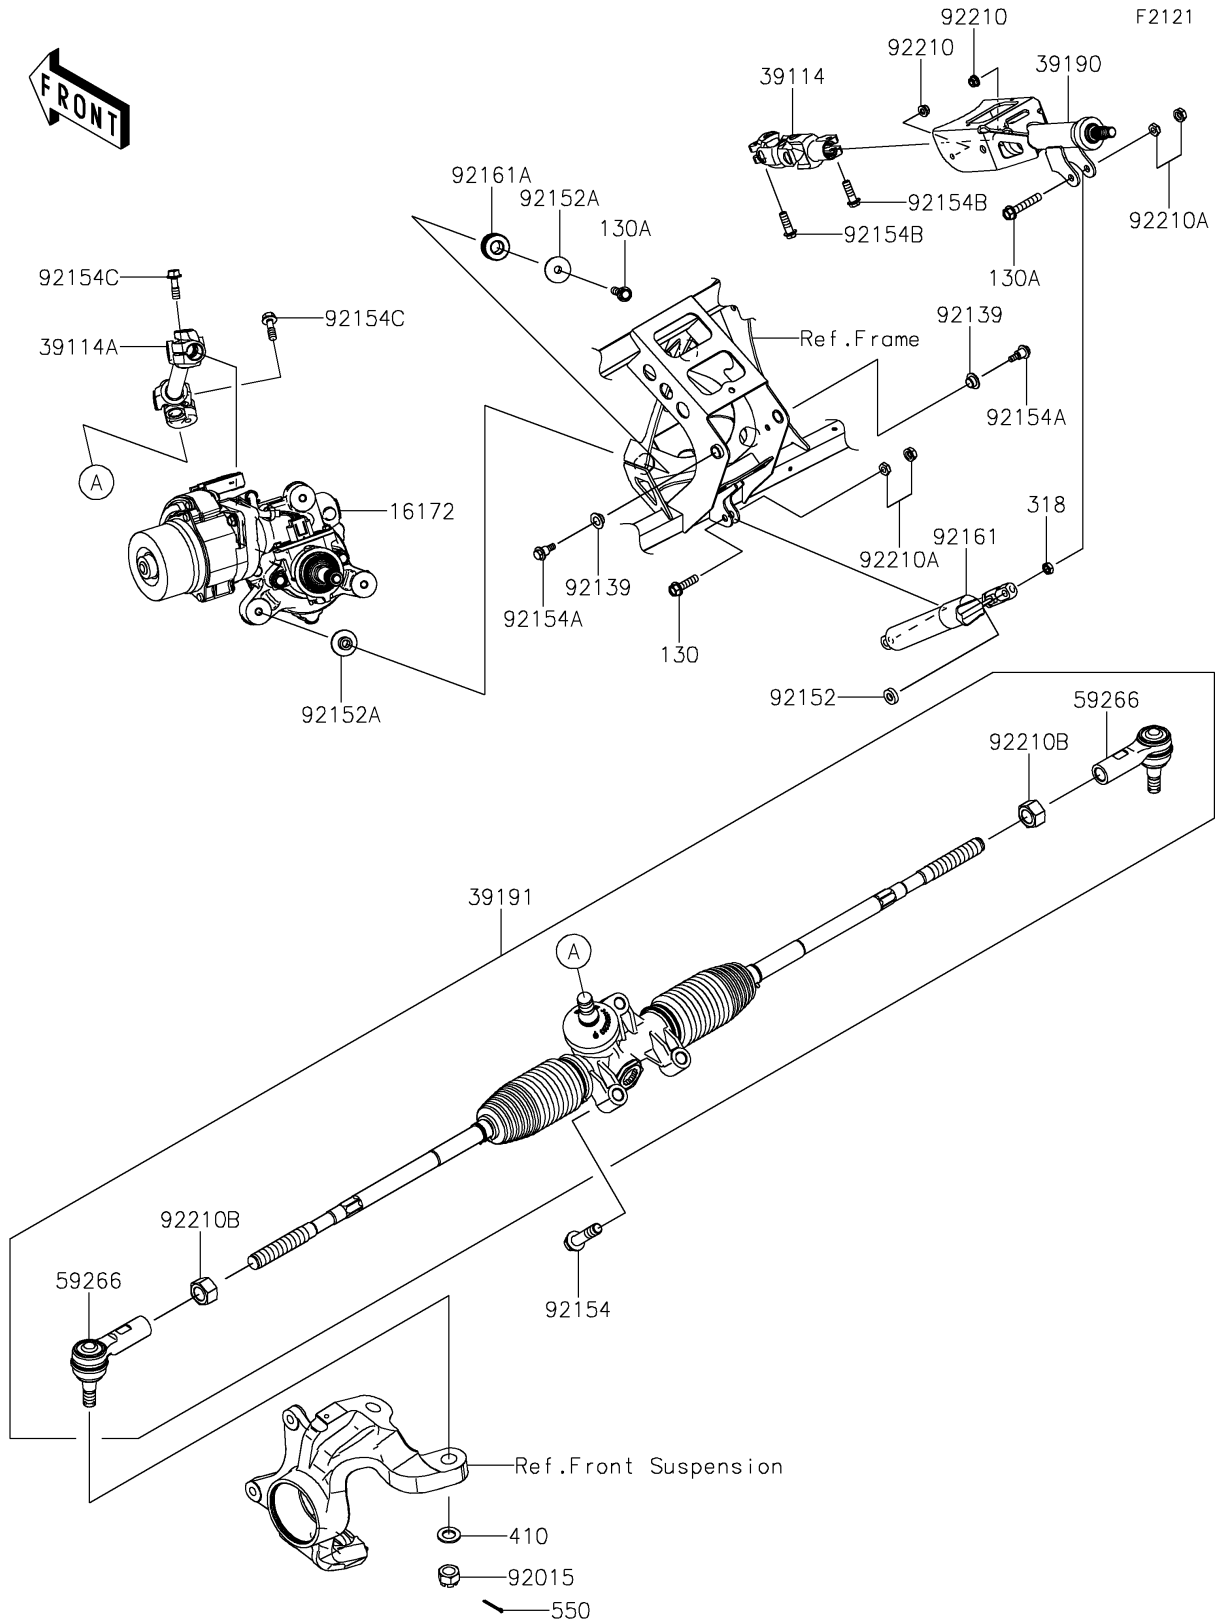

# 2024 Teryx KRX® 4 1000 eS Special Edition PARTS DIAGRAM

## Steering Shaft

## 2024 Teryx KRX® 4 1000 eS Special Edition PARTS LIST

### Steering Shaft

| ITEM NAME                             | PART NUMBER | QUANTITY |
|---------------------------------------|-------------|----------|
| ACTUATOR, EPS (Ref # 16172)           | 16172-0043  | 1        |
| SHAFT-COMP-STRG, UPP (Ref # 39114)    | 39114-0024  | 1        |
| SHAFT-COMP-STRG, LWR (Ref # 39114A)   | 39114-0043  | 1        |
| SHAFT-ASSY-STEERING (Ref # 39190)     | 39190-0009  | 1        |
| GEAR-ASSY-STEERING (Ref # 39191)      | 39191-0040  | 1        |
| JOINT-BALL (Ref # 59266)              | 59266-0743  | 2        |
| NUT, CASTLE, 14MM (Ref # 92015)       | 92015-1841  | 2        |
| BUSHING (Ref # 92139)                 | 92139-0230  | 2        |
| COLLAR, 8.2X18X5 (Ref # 92152)        | 92152-1848  | 1        |
| COLLAR, 8.5X30X10.6 (Ref # 92152A)    | 92152-2149  | 6        |
| BOLT, FLANGED, 12X50 (Ref # 92154)    | 92154-1008  | 3        |
| BOLT, 6X21.5 (Ref # 92154A)           | 92154-1320  | 2        |
| BOLT, FLANGED, 8X25 (Ref # 92154B)    | 92154-2190  | 2        |
| BOLT, FLANGED, 8X39 (Ref # 92154C)    | 92154-7043  | 2        |
| DAMPER, STEERING TILT (Ref # 92161)   | 92161-2186  | 1        |
| DAMPER (Ref # 92161A)                 | 92161-2187  | 3        |
| NUT, LOCK, FLANGED, 6MM (Ref # 92210) | 92210-0303  | 2        |
| NUT, HARD LOCK, 8MM (Ref # 92210A)    | 92210-0934  | 2        |
| NUT (Ref # 92210B)                    | 92210-1903  | 2        |
| BOLT-FLANGED, 8X30 (Ref # 130)        | 130CA0830   | 1        |
| BOLT-FLANGED, 8X45 (Ref # 130A)       | 130CA0845   | 4        |
| NUT-HEX-SMALL, 8MM (Ref # 318)        | 318BA0800   | 1        |
| WASHER-PLAIN-SMALL, 14MM (Ref # 410)  | 410AA1400   | 2        |
| PIN-COTTER, 3.0X25 (Ref # 550)        | 550AA3025   | 2        |