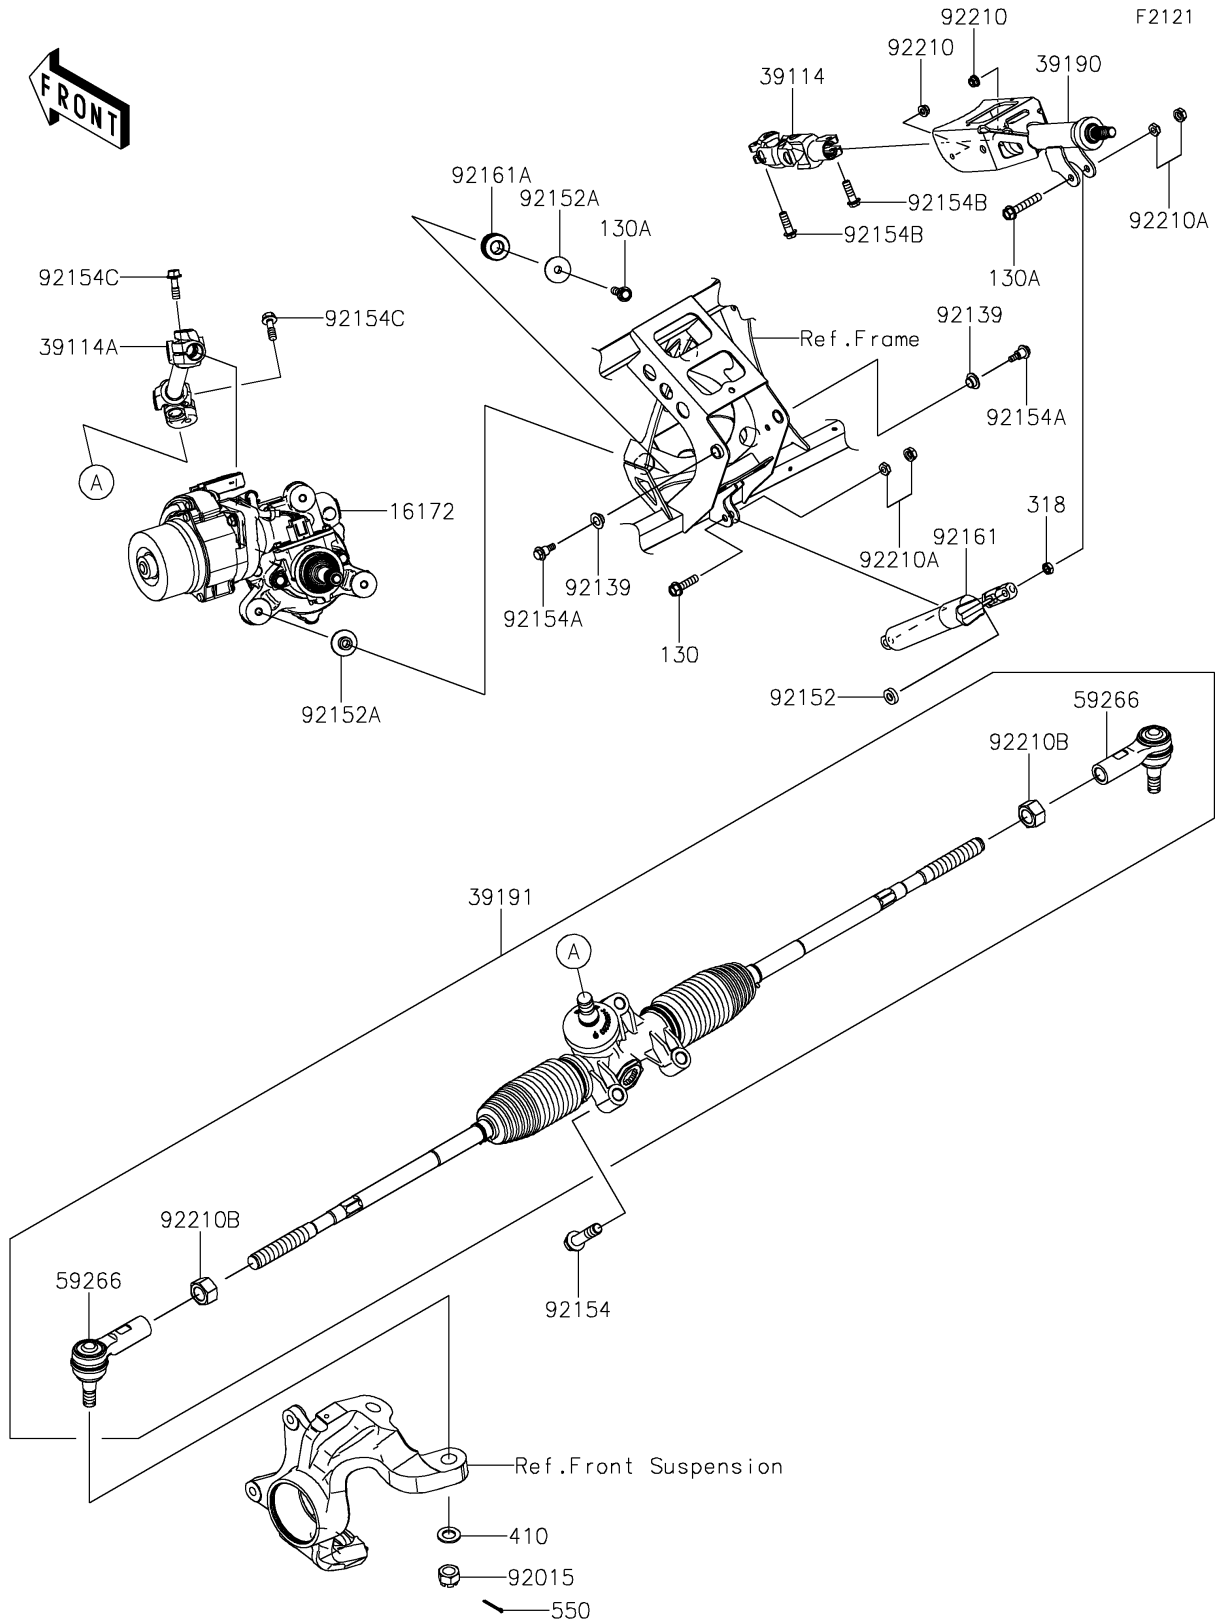

2023 TERYX® KRX4™ 1000 eS SPECIAL EDITION PARTS DIAGRAM

Steering Shaft

2023 TERYX® KRX4™ 1000 eS SPECIAL EDITION PARTS LIST

Steering Shaft

ITEM NAME	PART NUMBER	QUANTITY
ACTUATOR, EPS (Ref # 16172)	16172-0043	1
SHAFT-COMP-STRG, UPP (Ref # 39114)	39114-0024	1
SHAFT-COMP-STRG, LWR (Ref # 39114A)	39114-0043	1
SHAFT-ASSY-STEERING (Ref # 39190)	39190-0009	1
GEAR-ASSY-STEERING (Ref # 39191)	39191-0040	1
JOINT-BALL (Ref # 59266)	59266-0743	2
NUT, CASTLE, 14MM (Ref # 92015)	92015-1841	2
BUSHING (Ref # 92139)	92139-0230	2
COLLAR, 8.2X18X5 (Ref # 92152)	92152-1848	1
COLLAR, 8.5X30X10.6 (Ref # 92152A)	92152-2149	6
BOLT, FLANGED, 12X50 (Ref # 92154)	92154-1008	3
BOLT, 6X21.5 (Ref # 92154A)	92154-1320	2
BOLT, FLANGED, 8X25 (Ref # 92154B)	92154-2190	2
BOLT, FLANGED, 8X39 (Ref # 92154C)	92154-7043	2
DAMPER, STEERING TILT (Ref # 92161)	92161-2186	1
DAMPER (Ref # 92161A)	92161-2187	3
NUT, LOCK, FLANGED, 6MM (Ref # 92210)	92210-0303	2
NUT, HARD LOCK, 8MM (Ref # 92210A)	92210-0934	2
NUT (Ref # 92210B)	92210-1903	2
BOLT-FLANGED, 8X30 (Ref # 130)	130CA0830	1
BOLT-FLANGED, 8X45 (Ref # 130A)	130CA0845	4
NUT-HEX-SMALL, 8MM (Ref # 318)	318BA0800	1
WASHER-PLAIN-SMALL, 14MM (Ref # 410)	410AA1400	2
PIN-COTTER, 3.0X25 (Ref # 550)	550AA3025	2