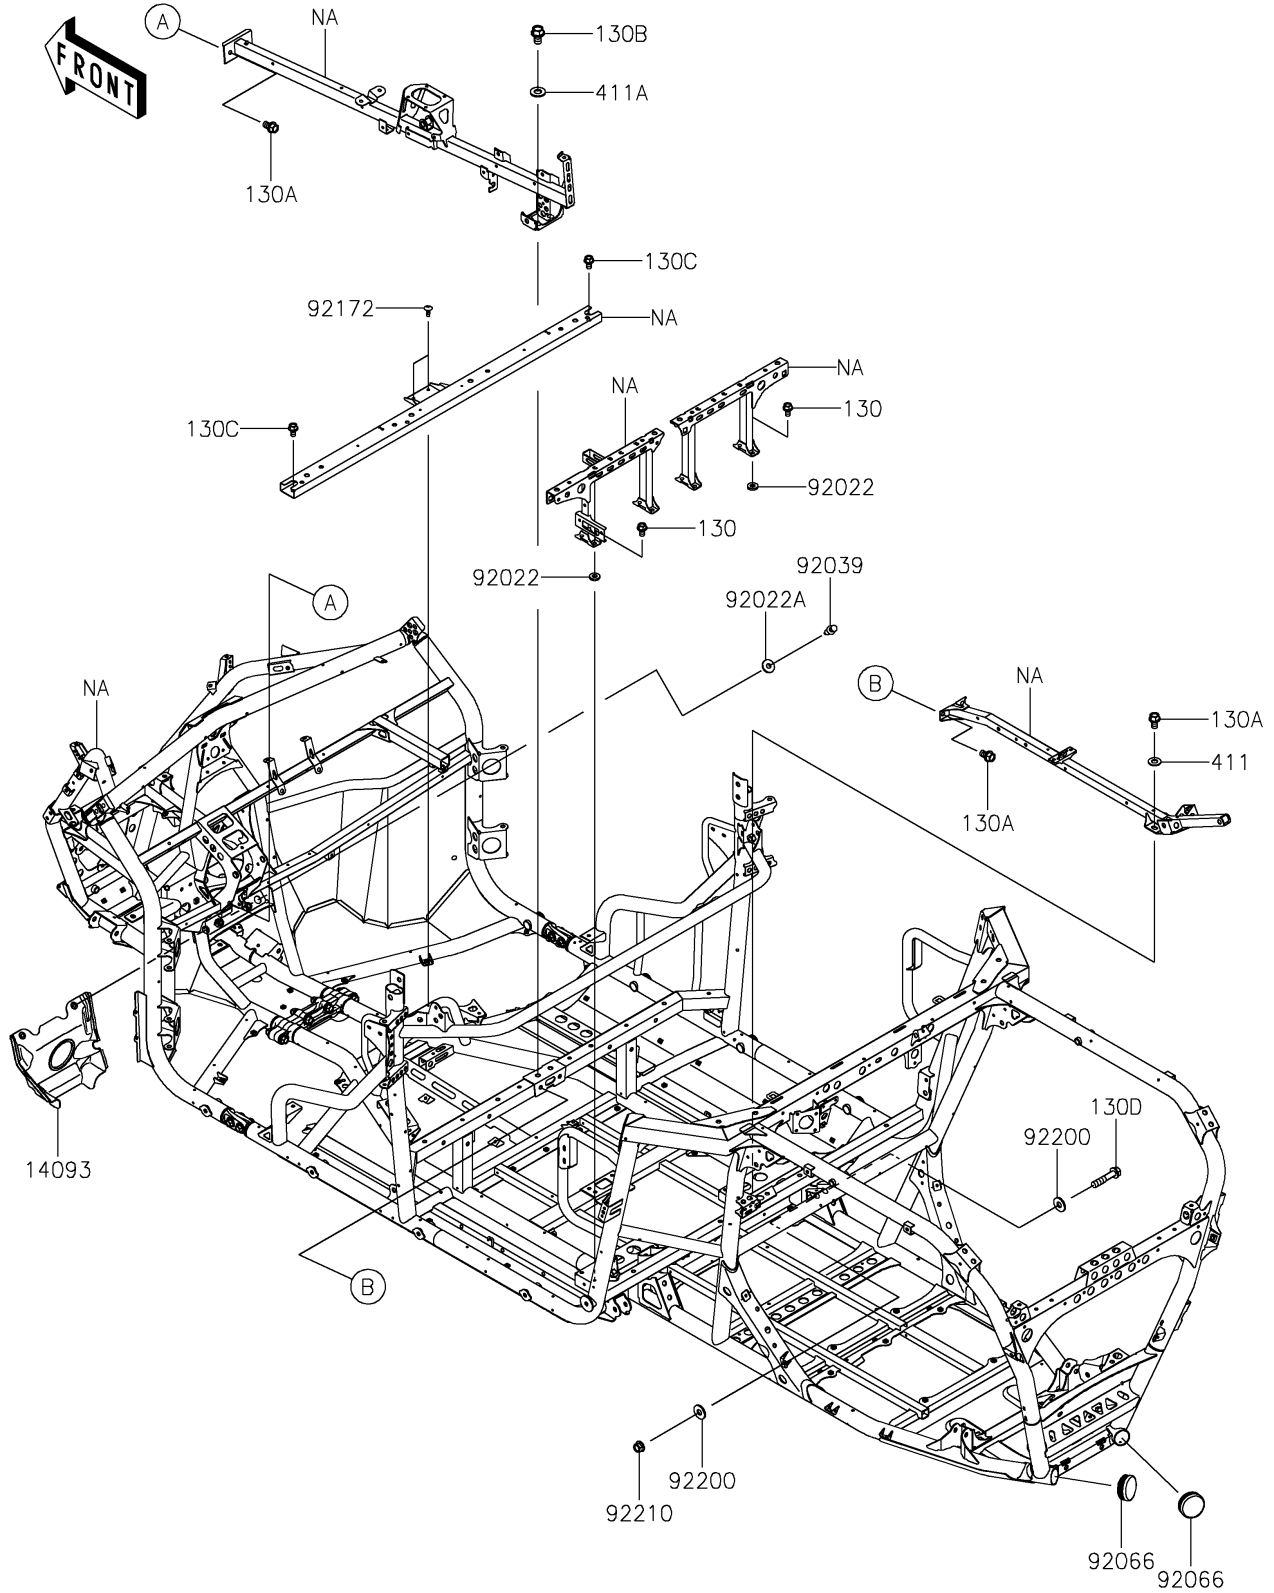

2023 Teryx KRX[®] 4 1000 eS Special Edition PARTS DIAGRAM

Frame

F2120

2023 Teryx KRX® 4 1000 eS Special Edition PARTS LIST

Frame

ITEM NAME	PART NUMBER	QUANTITY
COVER,PROPELLER SHAFT (Ref # 14093)	14093-1009	1
WASHER (Ref # 92022)	92022-2124	8
WASHER,8.4X23X2.5 (Ref # 92022A)	92022-3744	2
RIVET (Ref # 92039)	92039-0776	2
PLUG,RR END (Ref # 92066)	92066-0926	2
SCREW,TAPPING,6X16 (Ref # 92172)	92172-0739	2
WASHER,11X26X2.6 (Ref # 92200)	92200-0352	2
NUT,LOCK,FLANGED,10MM (Ref # 92210)	92210-0276	1
BOLT-FLANGED,8X14 (Ref # 130)	130BA0814	8
BOLT-FLANGED,10X16 (Ref # 130A)	130BA1016	6
BOLT-FLANGED,12X20 (Ref # 130B)	130BA1220	2
BOLT-FLANGED,8X14 (Ref # 130C)	130CA0814	2
BOLT-FLANGED,10X50 (Ref # 130D)	130CA1050	1
WASHER-PLAIN,10MM (Ref # 411)	411AA1000	2
WASHER-PLAIN,12MM (Ref # 411A)	411AA1200	2