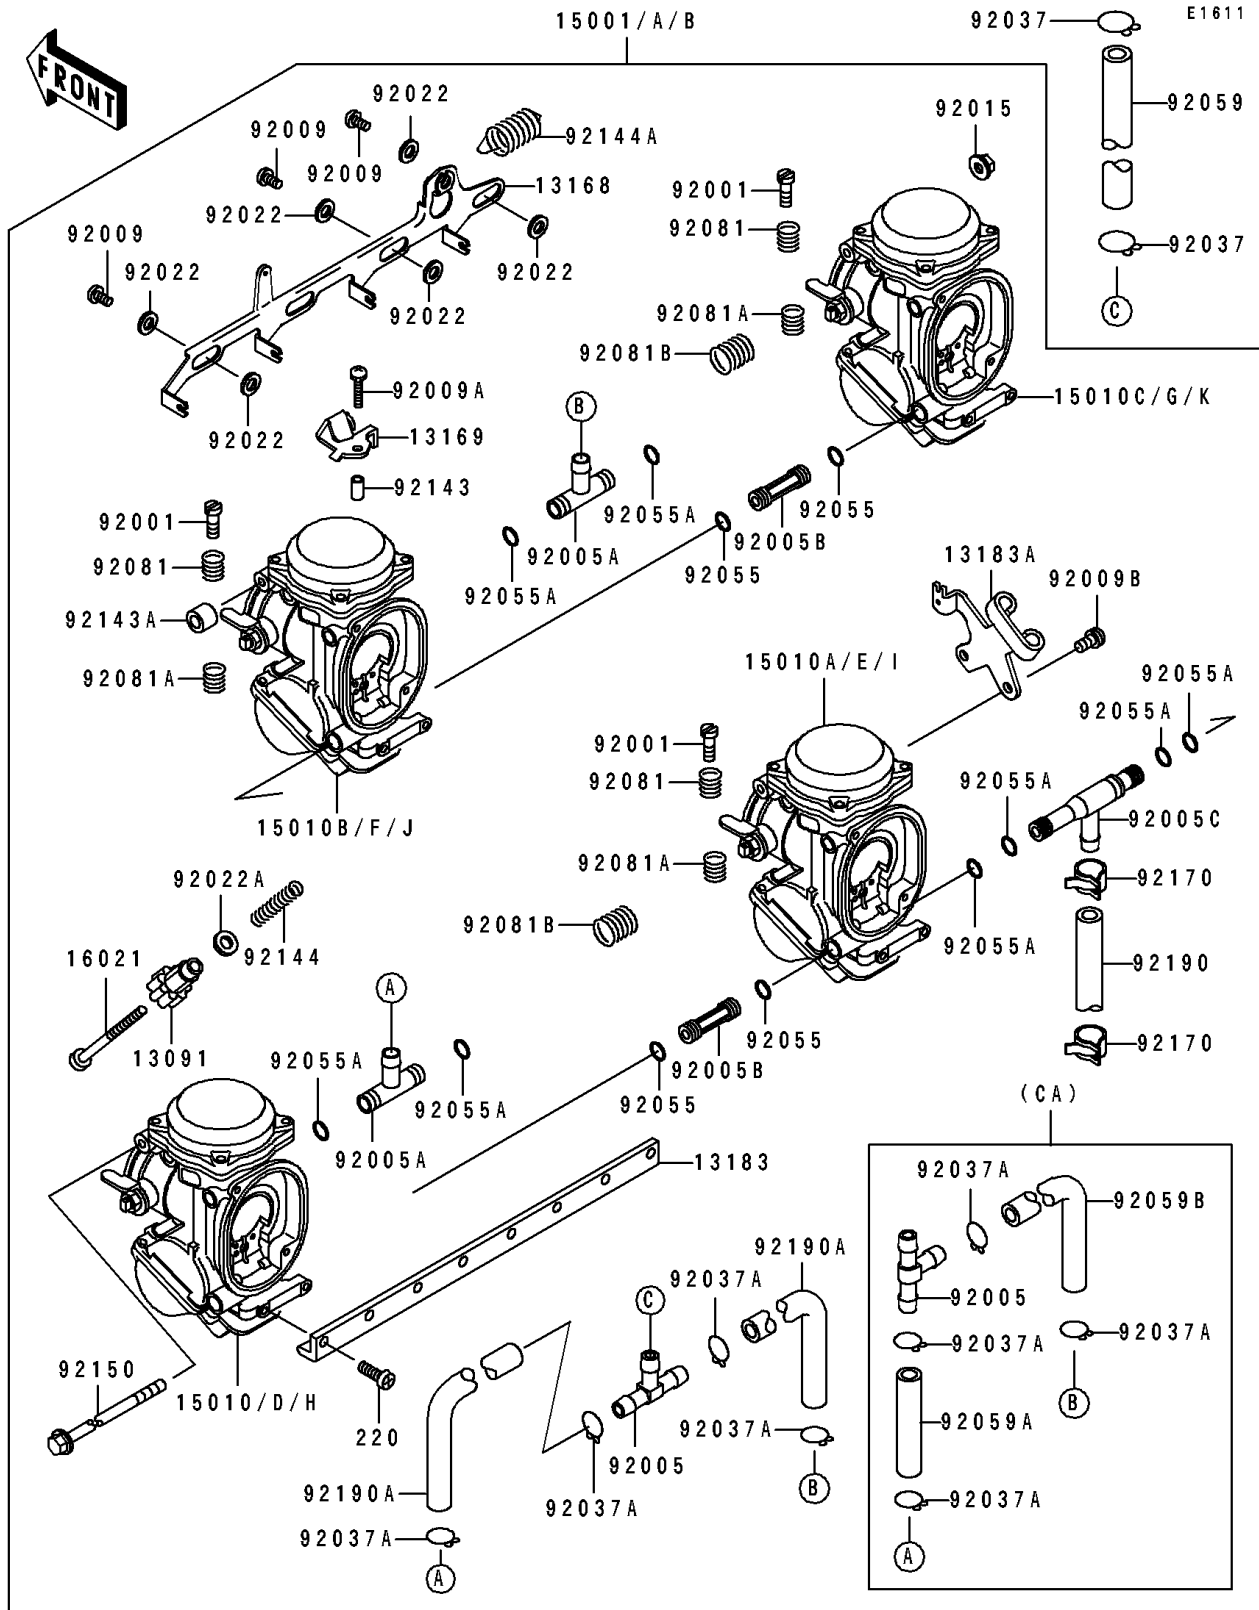

1991 Ninja® ZX™-6 PARTS DIAGRAM

Carburetor

1991 Ninja® ZX™-6 PARTS LIST

Carburetor

ITEM NAME	PART NUMBER	QUANTITY
HOLDER,THROTTLE STOP SCREW (Ref # 13091)	13091-1382	1
LEVER,STARTER (Ref # 13168)	13168-1405	1
PLATE,STARTER CABLE (Ref # 13169)	13169-1965	1
PLATE,CARBURETOR STAY (Ref # 13183)	13183-1608	1
PLATE,THROTTLE CABLE (Ref # 13183A)	13183-1610	1
CARBURETOR-ASSY (Ref # 15001)	15001-1591	1
CARBURETOR-ASSY (Ref # 15001A)	15001-1593	1
CARBURETOR-ASSY (Ref # 15001B)	15001-1594	1
CARBURETOR,LH,OUTSIDE (Ref # 15010)	15010-1113	1
CARBURETOR,LH,INSIDE (Ref # 15010A)	15010-1114	1
CARBURETOR,RH,INSIDE (Ref # 15010B)	15010-1115	1
CARBURETOR,RH,OUTSIDE (Ref # 15010C)	15010-1116	1
CARBURETOR,LH,OUTSIDE (Ref # 15010D)	15010-1117	1
CARBURETOR,LH,INSIDE (Ref # 15010E)	15010-1118	1
CARBURETOR,RH,INSIDE (Ref # 15010F)	15010-1119	1
CARBURETOR,RH,OUTSIDE (Ref # 15010G)	15010-1120	1
CARBURETOR,LH,OUTSIDE (Ref # 15010H)	15010-1121	1
CARBURETOR,LH,INSIDE (Ref # 15010I)	15010-1122	1
CARBURETOR,RH,INSIDE (Ref # 15010J)	15010-1123	1
CARBURETOR,RH,OUTSIDE (Ref # 15010K)	15010-1124	1
SCREW-THROTTLE STOP (Ref # 16021)	16021-1122	1
BOLT,THROTTLE ADJUST (Ref # 92001)	92001-1998	1
FITTING,T-TYPE (Ref # 92005)	92005-1119	1
FITTING,T-TYPE (Ref # 92005A)	92005-1125	1
FITTING (Ref # 92005B)	92005-1157	1
FITTING,T-TYPE (Ref # 92005C)	92005-1214	1
SCREW (Ref # 92009)	92009-1262	1
SCREW,4X18 (Ref # 92009A)	92009-1446	1
SCREW (Ref # 92009B)	92009-1597	1