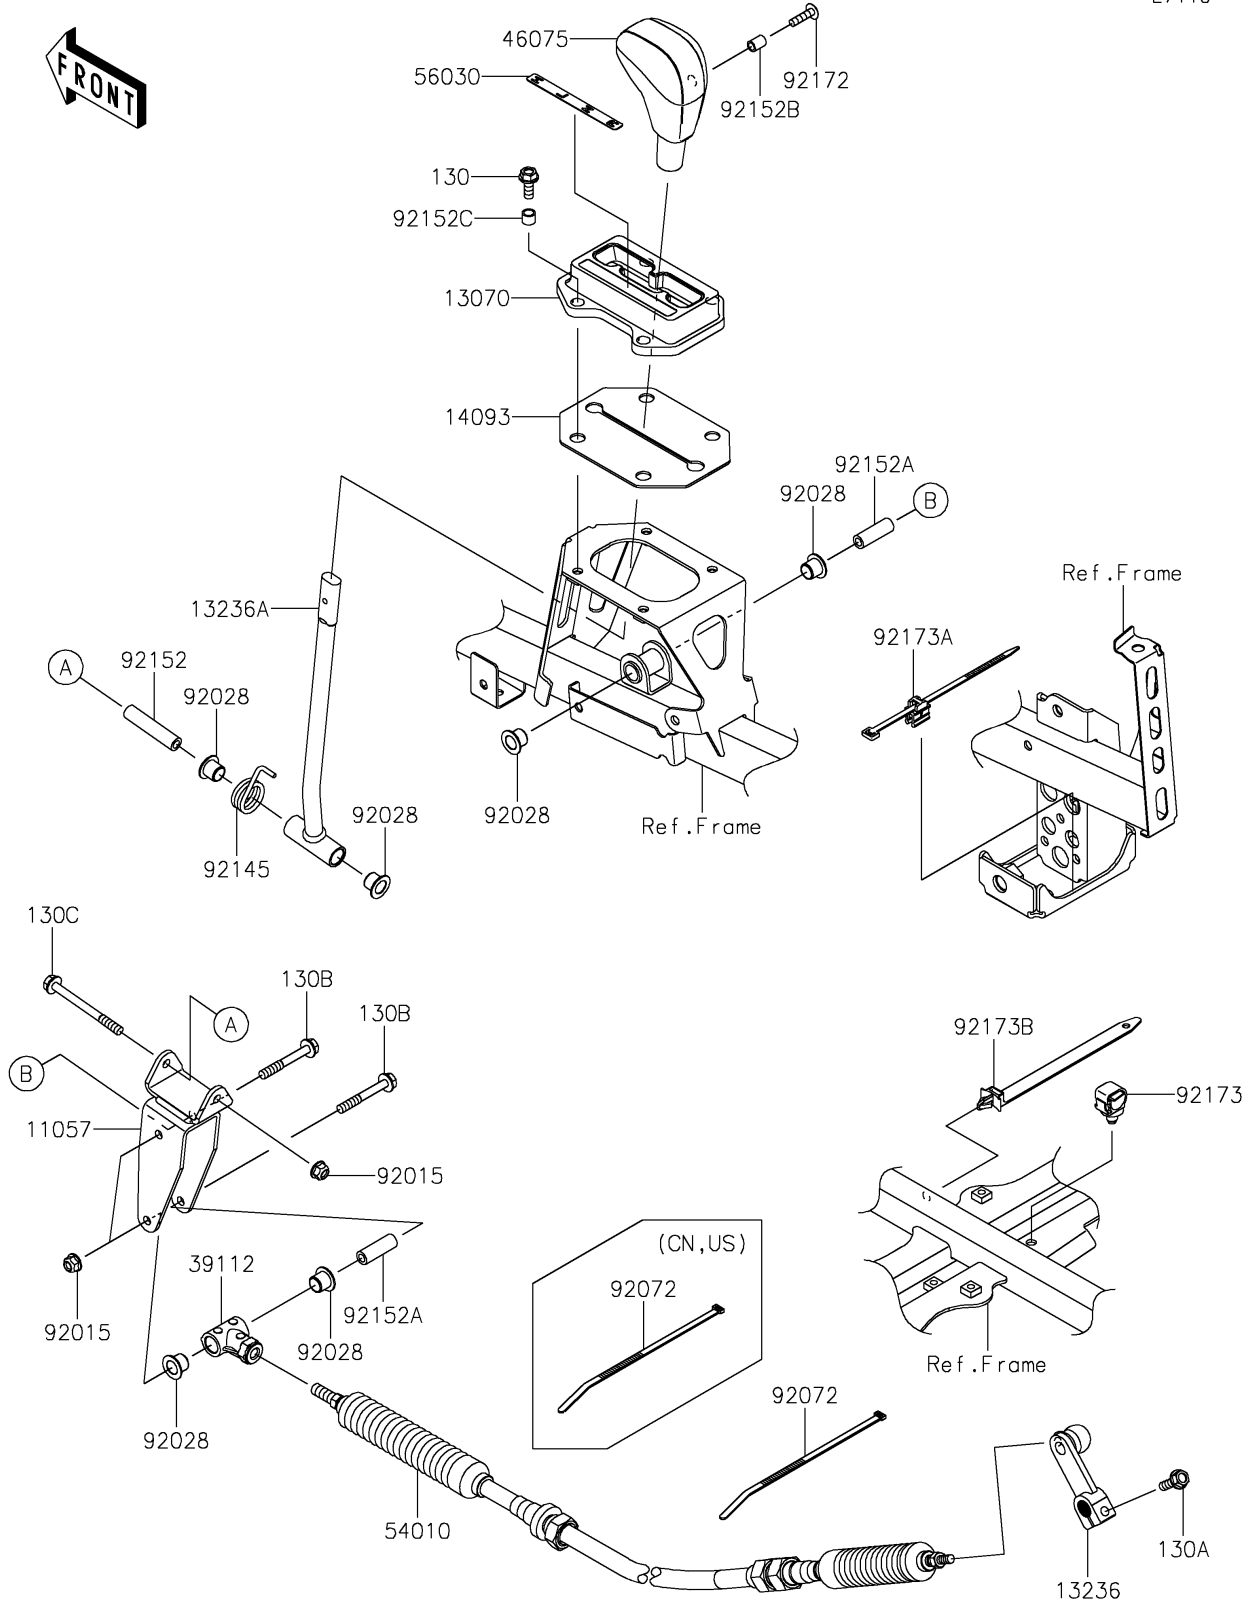

2024 Teryx KRX® 4 1000 eS Special Edition PARTS DIAGRAM

Control

E7110

2024 Teryx KRX® 4 1000 eS Special Edition PARTS LIST

Control

ITEM NAME	PART NUMBER	QUANTITY
BRACKET,LEVER (Ref # 11057)	11057-7665	1
GUIDE (Ref # 13070)	13070-0894	1
LEVER-COMP,CHANGE LEVER (Ref # 13236)	13236-0708	1
LEVER-COMP (Ref # 13236A)	13236-0817	1
COVER,HEAT GUARD (Ref # 14093)	14093-1245	1
RODEND-TIE (Ref # 39112)	39112-0036	1
GRIP (Ref # 46075)	46075-0569	1
CABLE (Ref # 54010)	54010-0650	1
LABEL,POSITION (Ref # 56030)	56030-1421	1
NUT,LOCK,FLANGED,6MM (Ref # 92015)	92015-1675	3
BUSHING (Ref # 92028)	92028-1507	6
BAND,L=292.1 (Ref # 92072)	92072-3509	1
SPRING (Ref # 92145)	92145-1839	1
COLLAR,6.0X10X47 (Ref # 92152)	92152-1517	1
COLLAR,6.0X10X30 (Ref # 92152A)	92152-1518	2
COLLAR,5.6X8X10.5 (Ref # 92152B)	92152-1545	1
COLLAR,6.8X9.2X8.8 (Ref # 92152C)	92152-2863	4
SCREW,5X20 (Ref # 92172)	92172-2081	1
CLAMP,12MM DIA. (Ref # 92173)	92173-0736	1
CLAMP,W/EDGE CLIP,DIA.6-45 (Ref # 92173A)	92173-1827	1
CLAMP (Ref # 92173B)	92173-1980	1
BOLT-FLANGED,6X18 (Ref # 130)	130BB0618	4
BOLT-FLANGED,6X20 (Ref # 130A)	130CA0620	1
BOLT-FLANGED,6X45 (Ref # 130B)	130CA0645	2
BOLT-FLANGED,6X65 (Ref # 130C)	130CA0665	1
BAND,L=292.1 (Ref # 92072)	92072-3509	2