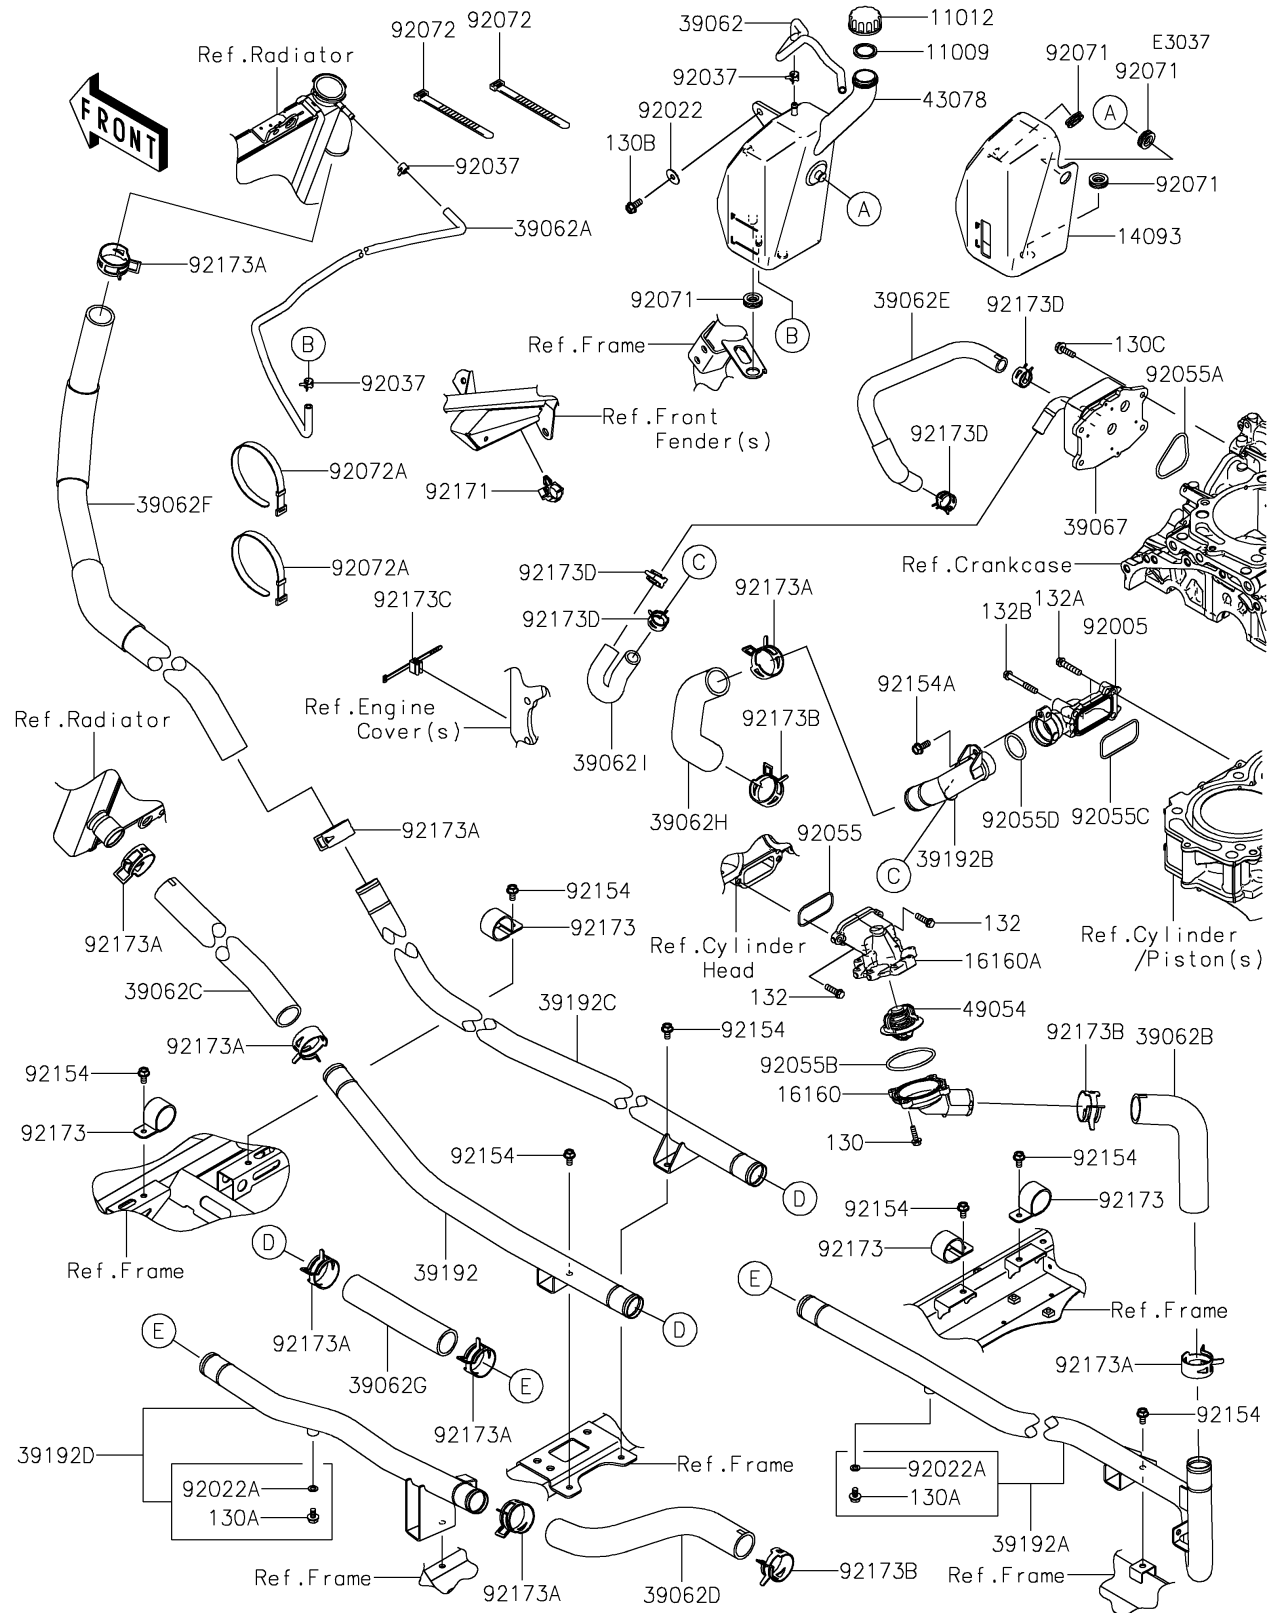

2023 Teryx KRX® 4 1000 eS Special Edition PARTS DIAGRAM

Water Pipe

2023 Teryx KRX® 4 1000 eS Special Edition PARTS LIST

Water Pipe

| ITEM NAME | PART NUMBER | QUANTITY |
|---|-------------|----------|
| GASKET,RESERVOIR TANK CAP (Ref # 11009) | 11009-1145 | 1 |
| CAP (Ref # 11012) | 11012-1084 | 1 |
| COVER,RESERVOIR (Ref # 14093) | 14093-0847 | 1 |
| BODY (Ref # 16160) | 16160-0805 | 1 |
| BODY (Ref # 16160A) | 16160-0806 | 1 |
| HOSE-COOLING,OVERFLOW (Ref # 39062) | 39062-0830 | 1 |
| HOSE-COOLING,RAD-RESERVOIR (Ref # 39062A) | 39062-0831 | 1 |
| HOSE-COOLING,ENGINE-PIPE(RH) (Ref # 39062B) | 39062-0833 | 1 |
| HOSE-COOLING,RADIATOR-PIPE(LH) (Ref # 39062C) | 39062-0835 | 1 |
| HOSE-COOLING,PIPE(LH)-W/PUMP (Ref # 39062D) | 39062-0836 | 1 |
| HOSE-COOLING,OIL COOLER-W/PUMP (Ref # 39062E) | 39062-0838 | 1 |
| HOSE-COOLING,RADIATOR-PIPE(RH) (Ref # 39062F) | 39062-0870 | 1 |
| HOSE-COOLING,PIPE-WATER JOINT (Ref # 39062G) | 39062-0935 | 2 |
| HOSE-COOLING,W/PUMP-ENGINE (Ref # 39062H) | 39062-0936 | 1 |
| HOSE-COOLING,ENGINE-OIL COOLER (Ref # 39062I) | 39062-0937 | 1 |
| COOLER-OIL (Ref # 39067) | 39067-0027 | 1 |
| PIPE-WATER,FR(LH) (Ref # 39192) | 39192-0684 | 1 |
| PIPE-WATER,RR(RH) (Ref # 39192A) | 39192-0686 | 1 |
| PIPE-WATER (Ref # 39192B) | 39192-0688 | 1 |
| PIPE-WATER,FR(RH) (Ref # 39192C) | 39192-0699 | 1 |
| PIPE-WATER,RR(LH) (Ref # 39192D) | 39192-0701 | 1 |
| RESERVOIR (Ref # 43078) | 43078-0602 | 1 |
| THERMOSTAT (Ref # 49054) | 49054-0004 | 1 |
| FITTING (Ref # 92005) | 92005-1432 | 1 |
| WASHER,PLAIN,6.5X20X1 (Ref # 92022) | 92022-165 | 1 |
| WASHER,6.2X11X1 (Ref # 92022A) | 92022-304 | 2 |
| CLAMP,TUBE (Ref # 92037) | 92037-1461 | 3 |
| RING-O,YP 27.6 57.6 1.9 (Ref # 92055) | 92055-0021 | 1 |
| RING-O,46.4X3.1 (Ref # 92055A) | 92055-0752 | 1 |