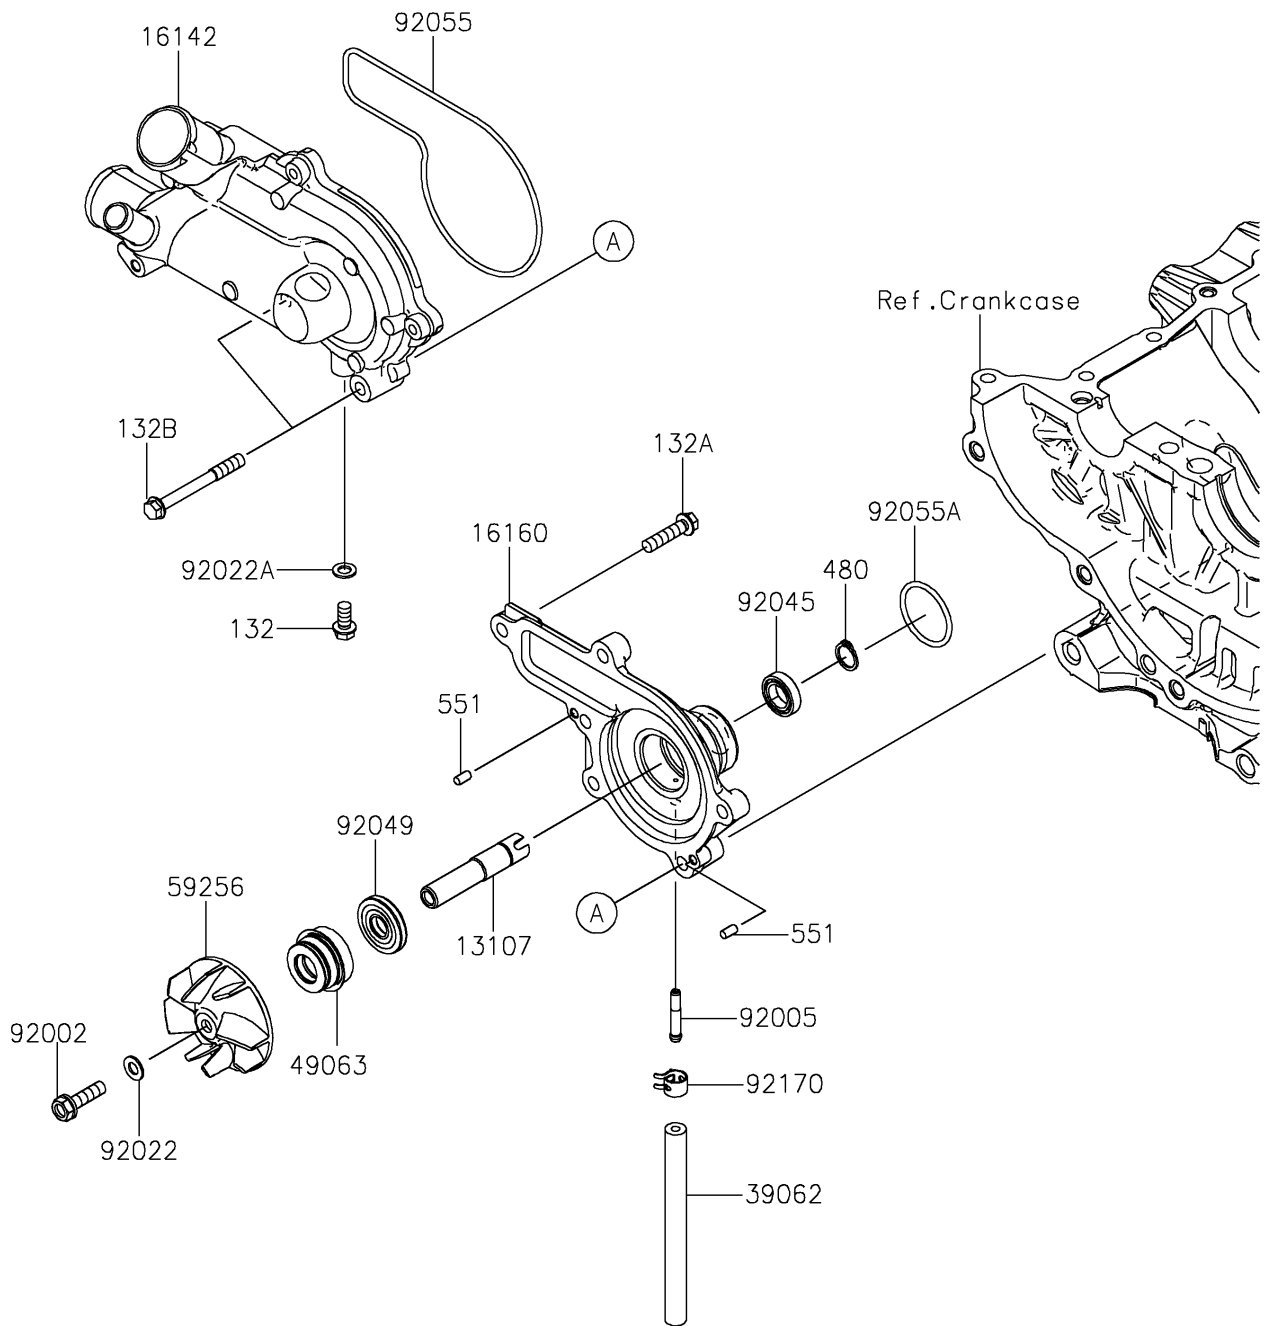

# 2024 Teryx KRX® 4 1000 eS Special Edition PARTS DIAGRAM

Water Pump

E3031

# 2024 Teryx KRX® 4 1000 eS Special Edition PARTS LIST

## Water Pump

ITEM NAME	PART NUMBER	QUANTITY
SHAFT,WATER PUMP BODY (Ref # 13107)	13107-0894	1
COVER-PUMP,WATER (Ref # 16142)	16142-0756	1
BODY,WATER PUMP (Ref # 16160)	16160-0833	1
HOSE-COOLING,4X10X110 (Ref # 39062)	39062-0847	1
SEAL-MECHANICAL (Ref # 49063)	49063-1055	1
IMPELLER (Ref # 59256)	59256-0017	1
BOLT,6X22 (Ref # 92002)	92002-1154	1
FITTING (Ref # 92005)	92005-1264	1
WASHER,6.1X12X1 (Ref # 92022)	92022-077	1
WASHER,6.2X11X1 (Ref # 92022A)	92022-304	1
BEARING-BALL,6801P (Ref # 92045)	92045-0918	1
SEAL-OIL (Ref # 92049)	92049-0778	1
RING-O,WATER PUMP COVER (Ref # 92055)	92055-0921	1
RING-O,28.7X2.4 (Ref # 92055A)	92055-0922	1
CLAMP (Ref # 92170)	92170-1493	1
BOLT-FLANGED-SMALL,6X12 (Ref # 132)	132BA0612	1
BOLT-FLANGED-SMALL,6X25 (Ref # 132A)	132BA0625	4
BOLT-FLANGED-SMALL,6X55 (Ref # 132B)	132BA0655	2
CIRCLIP-TYPE-C,12MM (Ref # 480)	480J1200	1
PIN-DOWEL,4X8 (Ref # 551)	551A0408	2