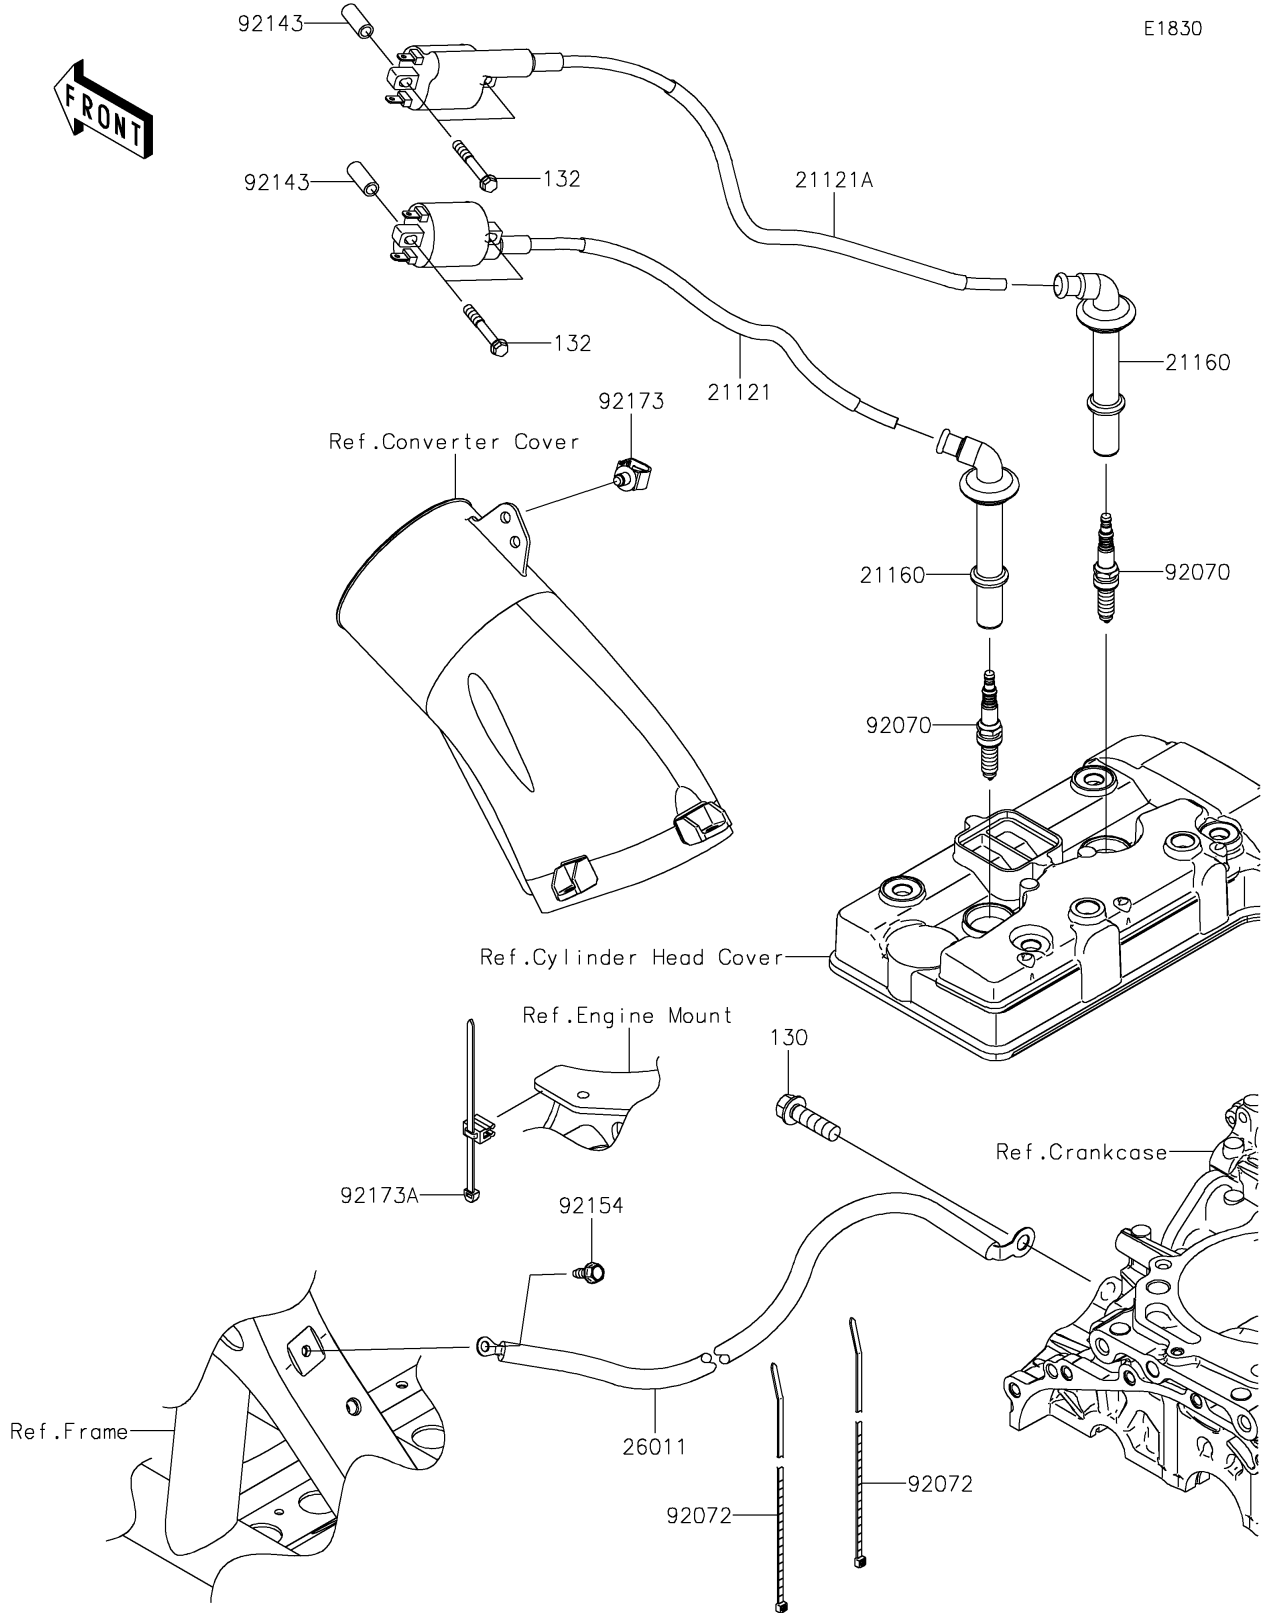

2023 Teryx KRX® 4 1000 eS Special Edition PARTS DIAGRAM

Ignition System

2023 Teryx KRX® 4 1000 eS Special Edition PARTS LIST

Ignition System

ITEM NAME	PART NUMBER	QUANTITY
COIL-IGNITION,#1 (Ref # 21121)	21121-0736	1
COIL-IGNITION,#2 (Ref # 21121A)	21121-0737	1
CAP-ASSY-PLUG (Ref # 21160)	21160-0027	2
WIRE-LEAD (Ref # 26011)	26011-2412	1
PLUG-SPARK,SILMAR9F9(NGK) (Ref # 92070)	92070-0721	2
BAND,L=292.1 (Ref # 92072)	92072-3509	2
COLLAR (Ref # 92143)	92143-1046	4
BOLT,FLANGED,6X16 (Ref # 92154)	92154-0551	1
CLAMP,12MM DIA. (Ref # 92173)	92173-0736	1
CLAMP (Ref # 92173A)	92173-2089	1
BOLT-FLANGED,10X35 (Ref # 130)	130BA1035	1
BOLT-FLANGED-SMALL,6X45 (Ref # 132)	132BA0645	4