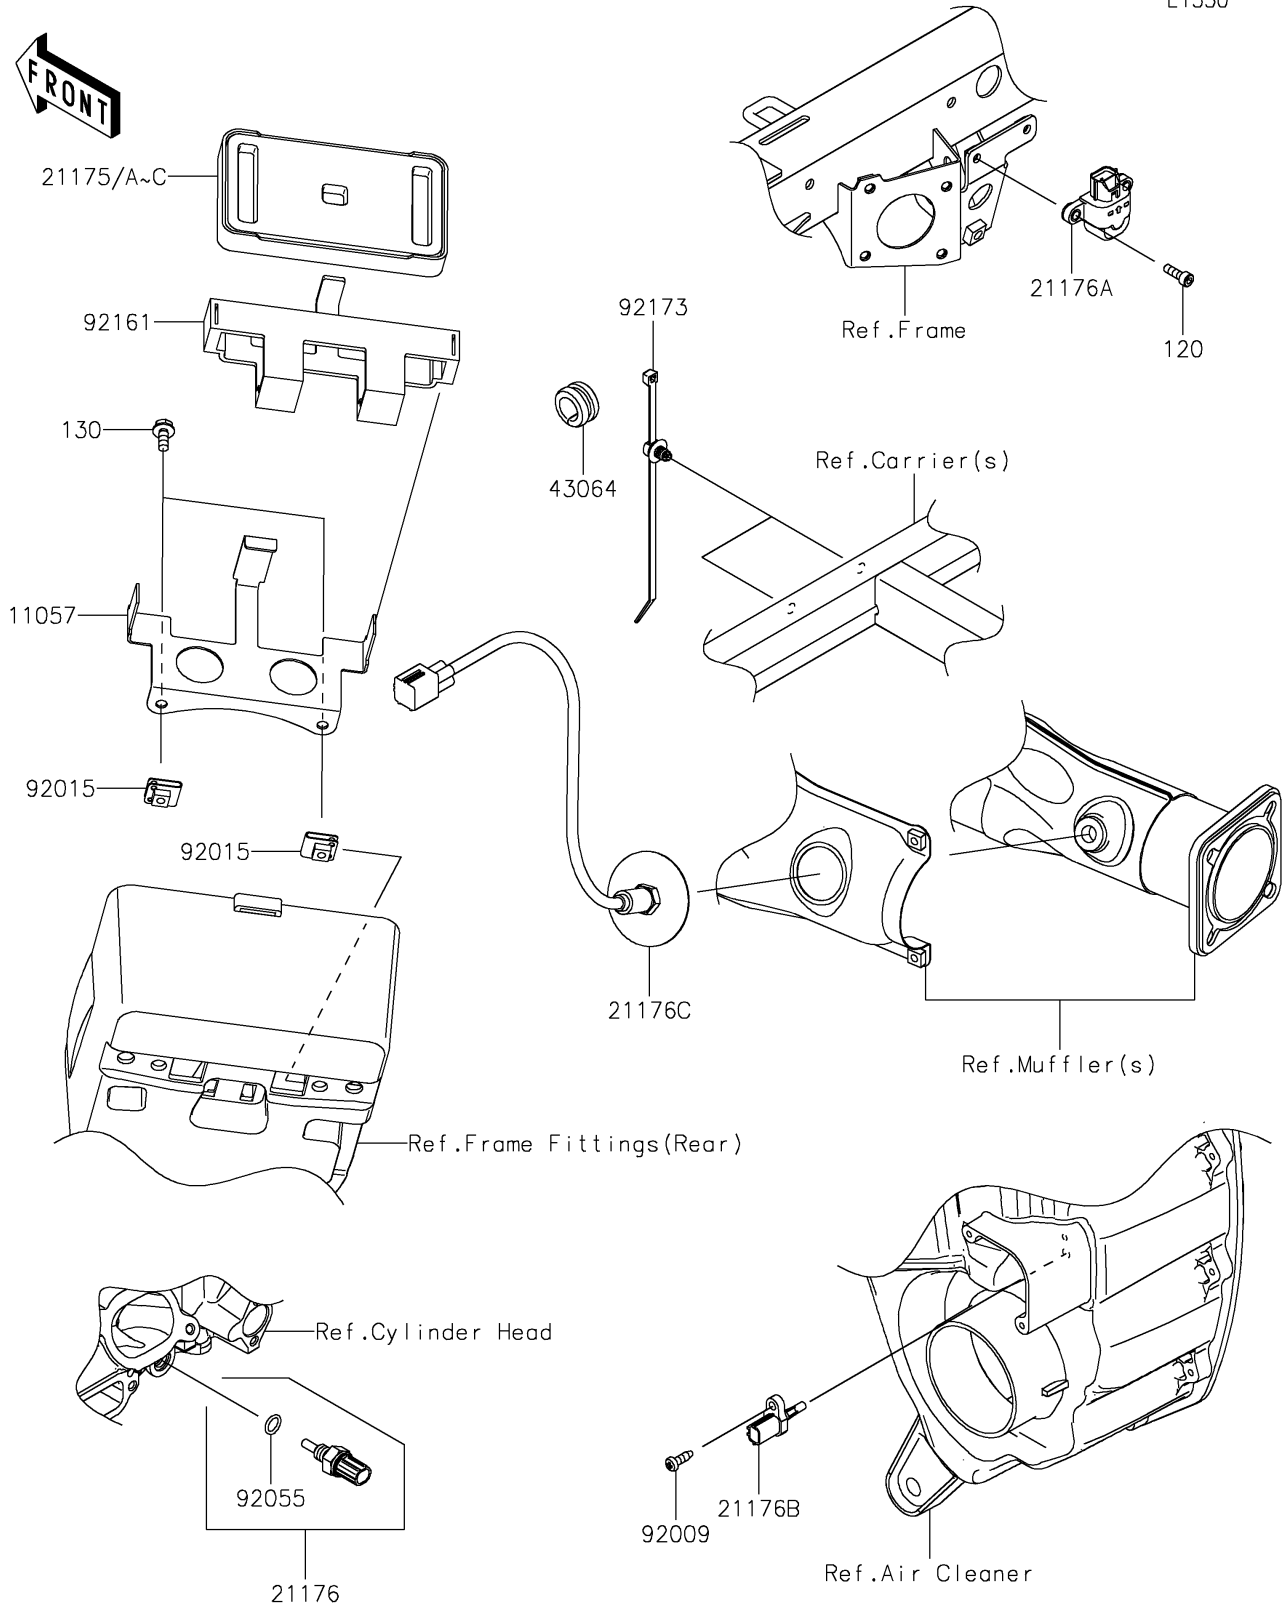

2023 Teryx KRX® 4 1000 eS Special Edition PARTS DIAGRAM

Fuel Injection

E1530

2023 Teryx KRX® 4 1000 eS Special Edition PARTS LIST

Fuel Injection

| ITEM NAME | PART NUMBER | QUANTITY |
|--|-------------|----------|
| BRACKET,ECU (Ref # 11057) | 11057-2230 | 1 |
| CONTROL UNIT-ELECTRONIC (Ref # 21175) | 21175-1807 | 1 |
| CONTROL UNIT-ELECTRONIC (Ref # 21175A) | 21175-1808 | 1 |
| SENSOR,WATER TEMP (Ref # 21176) | 21176-0009 | 1 |
| SENSOR,VEHICLE-DOWN (Ref # 21176A) | 21176-0026 | 1 |
| SENSOR,AIR TEMPERATURE (Ref # 21176B) | 21176-0048 | 1 |
| SENSOR,OXYGEN (Ref # 21176C) | 21176-1147 | 1 |
| GROMMET,HOSE CLAMP (Ref # 43064) | 43064-007 | 2 |
| SCREW,TAPPING,5X16 (Ref # 92009) | 92009-1984 | 1 |
| NUT,CLAMP,6MM (Ref # 92015) | 92015-1678 | 2 |
| RING-O,9.5X1.9 (Ref # 92055) | 92055-0016 | 1 |
| DAMPER,ECU (Ref # 92161) | 92161-2183 | 1 |
| CLAMP (Ref # 92173) | 92173-2188 | 2 |
| BOLT-SOCKET,5X16 (Ref # 120) | 120CA0516 | 2 |
| BOLT-FLANGED,6X14 (Ref # 130) | 130CA0614 | 2 |