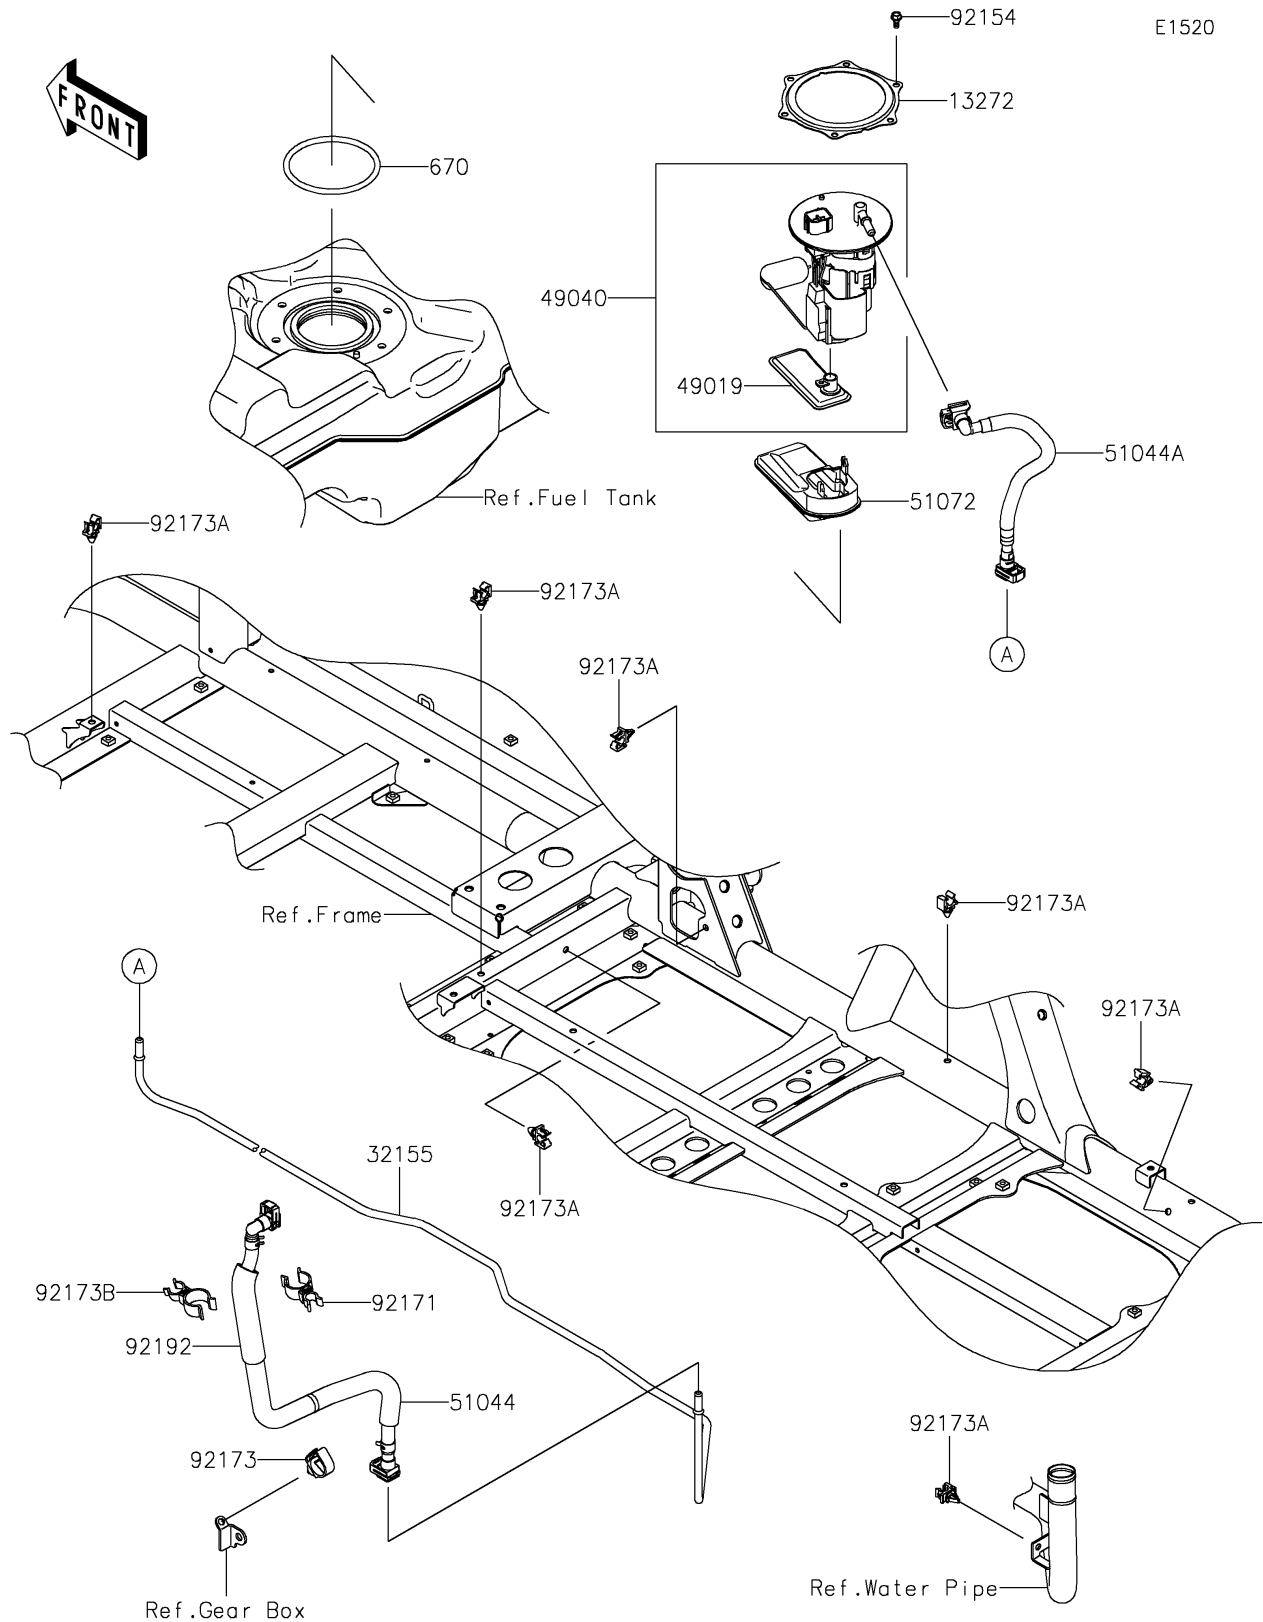

# 2023 Teryx KRX® 4 1000 eS Special Edition PARTS DIAGRAM

## Fuel Pump

## 2023 Teryx KRX® 4 1000 eS Special Edition PARTS LIST

### Fuel Pump

ITEM NAME	PART NUMBER	QUANTITY
PLATE (Ref # 13272)	13272-2500	1
PIPE,FUEL (Ref # 32155)	32155-7057	1
FILTER-FUEL (Ref # 49019)	49019-0034	1
PUMP-FUEL (Ref # 49040)	49040-0782	1
TUBE-ASSY,PIPE-ENGINE (Ref # 51044)	51044-0944	1
TUBE-ASSY,FUEL PUMP-PIPE (Ref # 51044A)	51044-0992	1
CHAMBER-FUEL (Ref # 51072)	51072-0008	1
BOLT,FUEL PUMP (Ref # 92154)	92154-1326	6
CLAMP (Ref # 92171)	92171-0762	1
CLAMP (Ref # 92173)	92173-0861	1
CLAMP,FUEL PIPE (Ref # 92173A)	92173-1213	7
CLAMP,CLIP (Ref # 92173B)	92173-2286	1
TUBE,CORRUGATED,19.5X23.8X120 (Ref # 92192)	92192-2335	1
O RING (Ref # 670)	670E5090	1