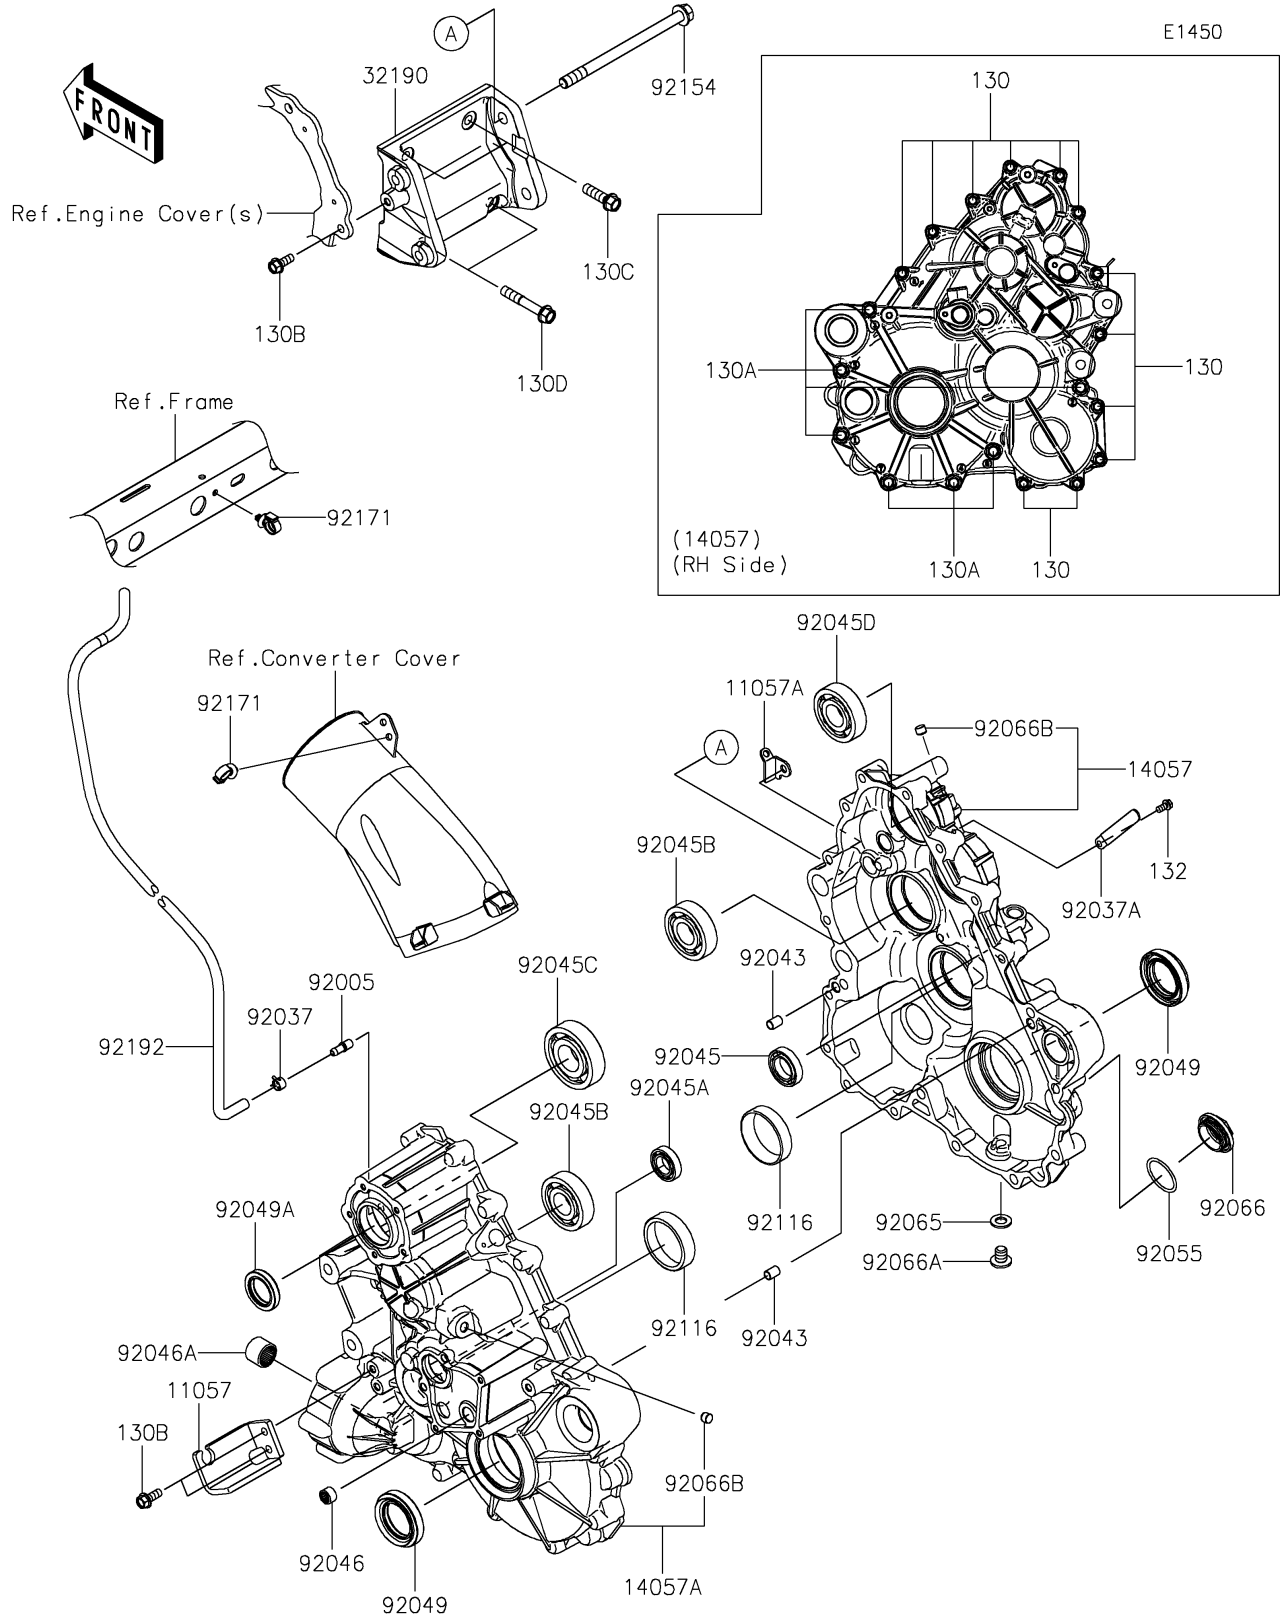

# 2024 Teryx KRX<sup>®</sup> 4 1000 eS Special Edition PARTS DIAGRAM

Gear Box

### Gear Box

ITEM NAME	PART NUMBER	QUANTITY
BRACKET,CABLE (Ref # 11057)	11057-1898	1
BRACKET (Ref # 11057A)	11057-4094	1
CASE-COMP-GEAR (Ref # 14057)	14057-0023	1
CASE-COMP-GEAR (Ref # 14057A)	14057-0024	1
BRACKET-ENGINE (Ref # 32190)	32190-0776	1
FITTING,BREATHER (Ref # 92005)	92005-1127	1
CLAMP,TUBE (Ref # 92037)	92037-1505	1
CLAMP (Ref # 92037A)	92037-1993	1
PIN,DOWEL,10X14 (Ref # 92043)	92043-1037	2
BEARING-BALL,#6905 (Ref # 92045)	92045-036	1
BEARING-BALL,6904 (Ref # 92045A)	92045-0705	1
BEARING-BALL,6305RSH2 (Ref # 92045B)	92045-0899	2
BEARING-BALL,TMB306C3 (Ref # 92045C)	92045-0900	1
BEARING-BALL,6305 (Ref # 92045D)	92045-0947	1
BEARING-NEEDLE,HK1210FM (Ref # 92046)	92046-0034	1
BEARING-NEEDLE (Ref # 92046A)	92046-0039	1
SEAL-OIL,TC9Y 40X62X10X17.2 (Ref # 92049)	92049-0815	2
SEAL-OIL,HTC 30X45X8 (Ref # 92049A)	92049-0848	1
RING-O,35.8MM (Ref # 92055)	92055-1281	1
GASKET,12X22X2 (Ref # 92065)	92065-097	1
PLUG,36X7.5 (Ref # 92066)	92066-0744	1
PLUG,12X15 (Ref # 92066A)	92066-0943	1
PLUG (Ref # 92066B)	92066-1013	2
BEARING-ROLLER,HC30305J (Ref # 92116)	92116-0011	2
BOLT,12X175 (Ref # 92154)	92154-3859	2
CLAMP (Ref # 92171)	92171-0453	2
TUBE,5.8X10.8X935 (Ref # 92192)	92192-1921	1
BOLT-FLANGED,8X45 (Ref # 130)	130BA0845	12
BOLT-FLANGED,10X55 (Ref # 130A)	130BA1055	7

# 2024 Teryx KRX® 4 1000 eS Special Edition PARTS LIST

## Gear Box

ITEM NAME	PART NUMBER	QUANTITY
BOLT-FLANGED,8X20 (Ref # 130B)	130CA0820	3
BOLT-FLANGED,10X35 (Ref # 130C)	130CA1035	2
BOLT-FLANGED,10X60 (Ref # 130D)	130CA1060	2
BOLT-FLANGED-SMALL,6X12 (Ref # 132)	132BA0612	1