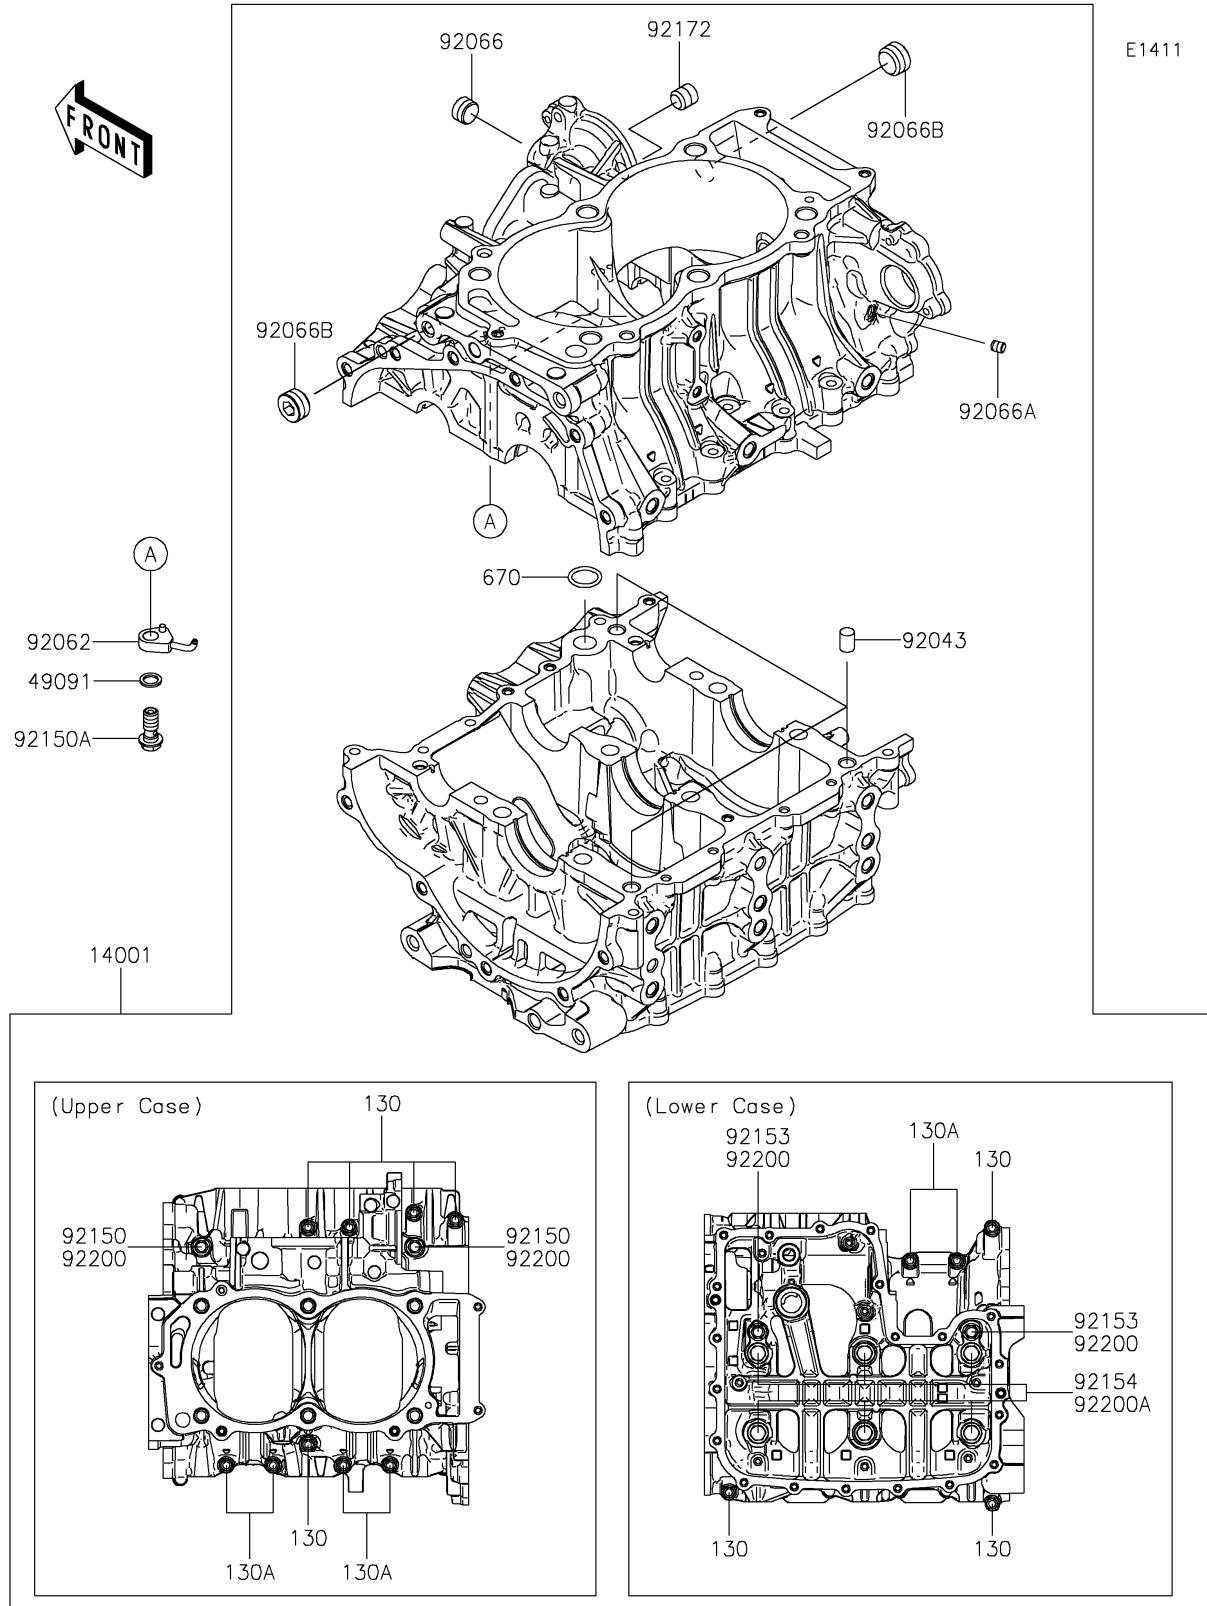

2023 TERYX® KRX4™ 1000 eS SPECIAL EDITION PARTS DIAGRAM

Crankcase

2023 TERYX® KRX4™ 1000 eS SPECIAL EDITION PARTS LIST

Crankcase

ITEM NAME	PART NUMBER	QUANTITY
SET-CRANKCASE (Ref # 14001)	14001-0693	1
WASHER-SEAL,10.1X14.5X1.5 (Ref # 49091)	49091-0001	2
PIN,10X14 (Ref # 92043)	92043-1506	3
NOZZLE,OIL JET (Ref # 92062)	92062-0566	2
PLUG (Ref # 92066)	92066-0836	1
PLUG,OIL LINE,7.2X8 (Ref # 92066A)	92066-1012	1
PLUG (Ref # 92066B)	92066-3779	2
BOLT,8X70 (Ref # 92150)	92150-1483	2
BOLT,BANJO,10X23 (Ref # 92150A)	92150-1641	2
BOLT,FLANGED,8X90 (Ref # 92153)	92153-1632	2
BOLT (Ref # 92154)	92154-3912	6
SCREW (Ref # 92172)	92172-1266	1
WASHER,8.2X16X1.6 (Ref # 92200)	92200-0047	4
WASHER,11.5X20.5X3.2 (Ref # 92200A)	92200-0727	6
BOLT-FLANGED,6X55 (Ref # 130)	130CA0655	8
BOLT-FLANGED,6X45 (Ref # 130A)	130CB0645	6
O RING,18MM (Ref # 670)	670D2018	1