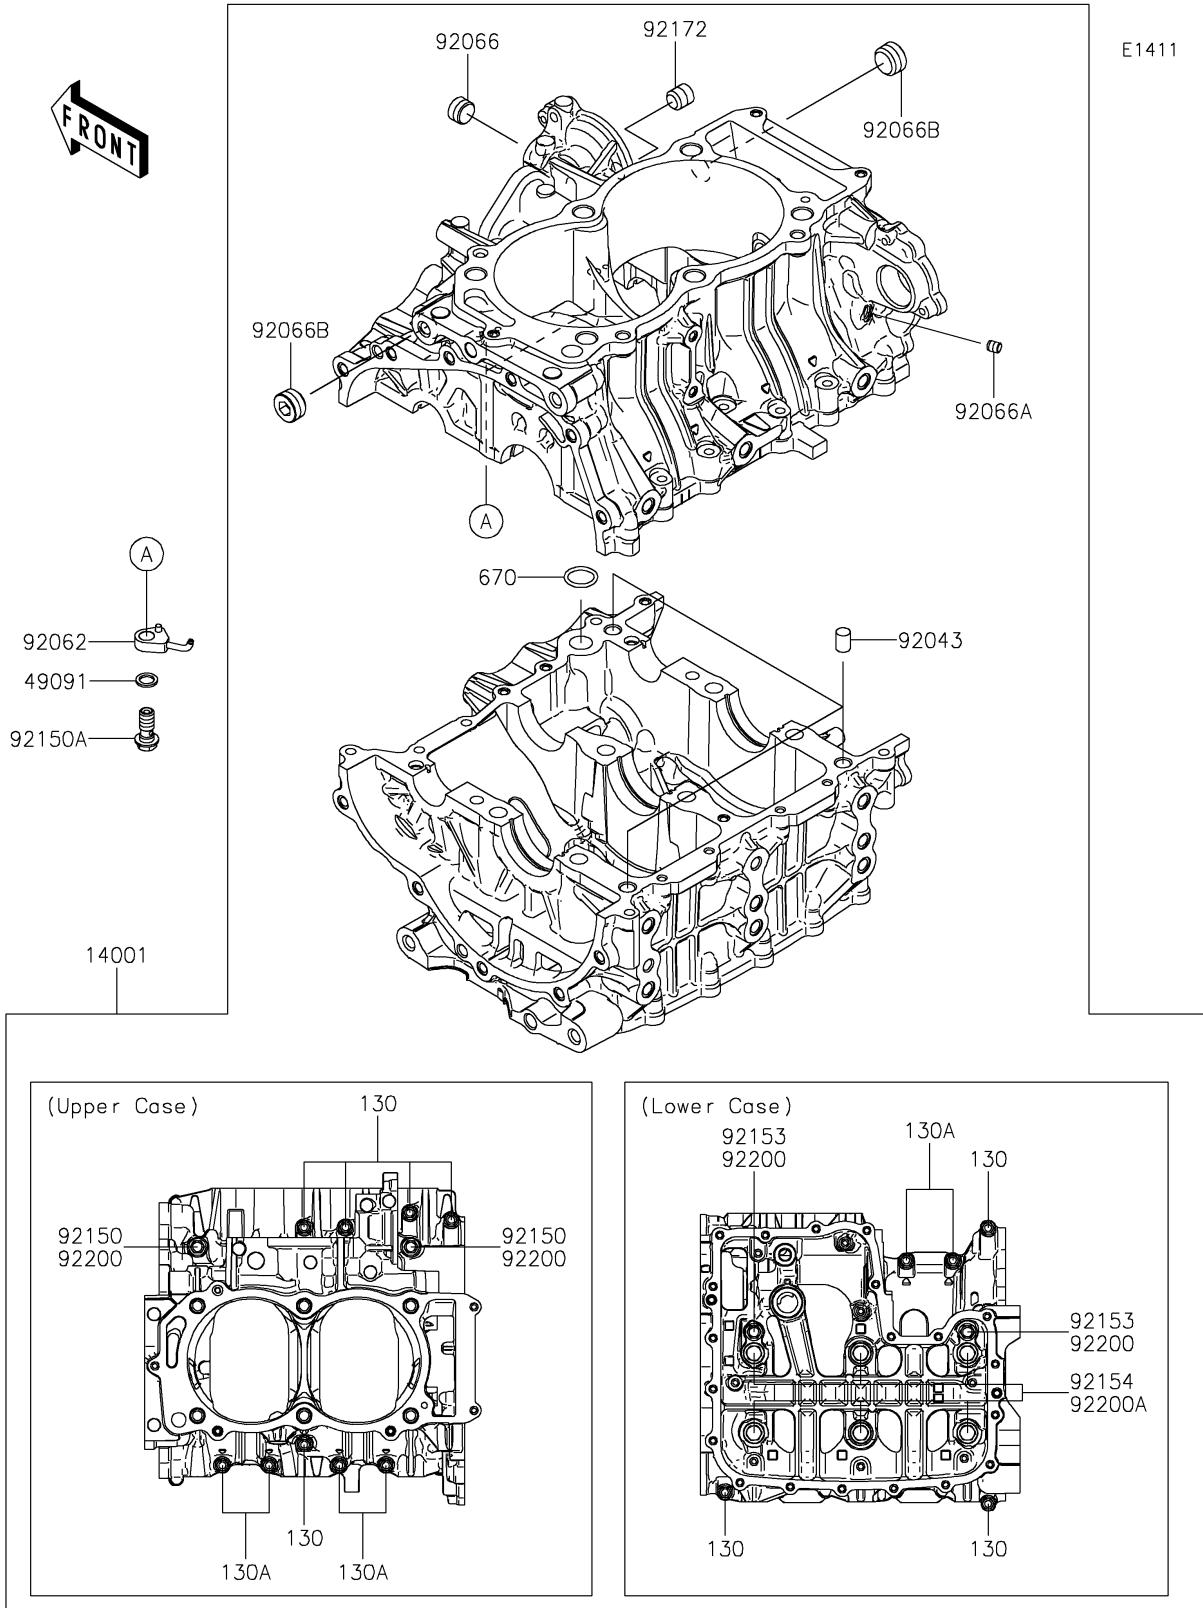

2023 Teryx KRX® 4 1000 eS Special Edition PARTS DIAGRAM

Crankcase

2023 Teryx KRX® 4 1000 eS Special Edition PARTS LIST

Crankcase

ITEM NAME	PART NUMBER	QUANTITY
SET-CRANKCASE (Ref # 14001)	14001-0693	1
WASHER-SEAL,10.1X14.5X1.5 (Ref # 49091)	49091-0001	2
PIN,10X14 (Ref # 92043)	92043-1506	3
NOZZLE,OIL JET (Ref # 92062)	92062-0566	2
PLUG (Ref # 92066)	92066-0836	1
PLUG,OIL LINE,7.2X8 (Ref # 92066A)	92066-1012	1
PLUG (Ref # 92066B)	92066-3779	2
BOLT,8X70 (Ref # 92150)	92150-1483	2
BOLT,BANJO,10X23 (Ref # 92150A)	92150-1641	2
BOLT,FLANGED,8X90 (Ref # 92153)	92153-1632	2
BOLT (Ref # 92154)	92154-3912	6
SCREW (Ref # 92172)	92172-1266	1
WASHER,8.2X16X1.6 (Ref # 92200)	92200-0047	4
WASHER,11.5X20.5X3.2 (Ref # 92200A)	92200-0727	6
BOLT-FLANGED,6X55 (Ref # 130)	130CA0655	8
BOLT-FLANGED,6X45 (Ref # 130A)	130CB0645	6
O RING,18MM (Ref # 670)	670D2018	1