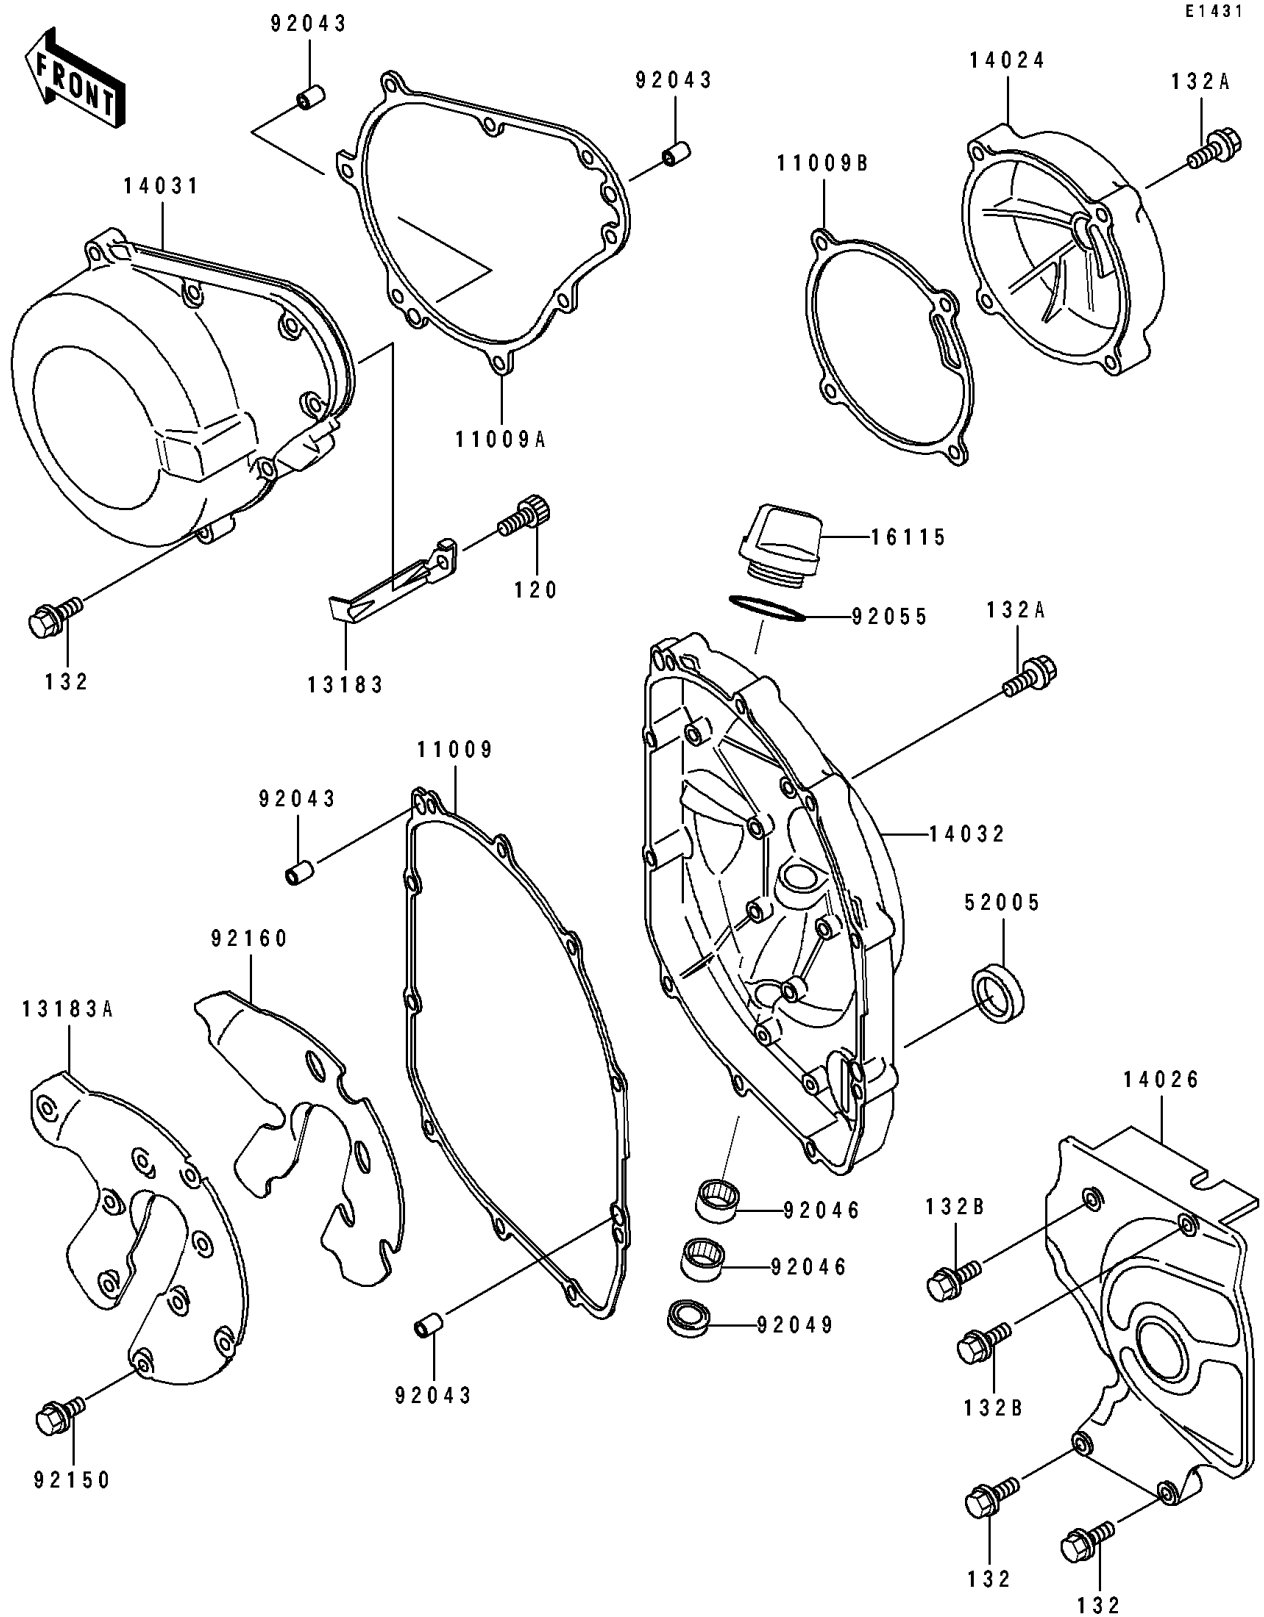

1993 Ninja® ZX™ -6 PARTS DIAGRAM

Engine Cover

1993 Ninja® ZX™ -6 PARTS LIST

Engine Cover

ITEM NAME	PART NUMBER	QUANTITY
GASKET,CLUTCH COVER (Ref # 11009)	11009-1867	1
GASKET,GENERATOR COVER (Ref # 11009A)	11009-1868	1
GASKET,PULSING COVER (Ref # 11009B)	11009-1869	1
PLATE,LEAD WIRE (Ref # 13183)	13183-1529	1
PLATE (Ref # 13183A)	13183-1532	1
COVER,PULSING (Ref # 14024)	14024-1881	1
COVER-CHAIN (Ref # 14026)	14026-1160	1
COVER-GENERATOR (Ref # 14031)	14031-1247	1
COVER-CLUTCH (Ref # 14032)	14032-1286	1
CAP-OIL FILLER (Ref # 16115)	16115-1009	1
GAUGE,OIL LEVEL (Ref # 52005)	52005-1057	1
PIN,6.2X8X14 (Ref # 92043)	92043-1263	4
BEARING-NEEDLE,HK1210 (Ref # 92046)	92046-1010	2
SEAL-OIL,TB12205.5 (Ref # 92049)	92049-1271	1
RING-O,31.5X2.6 (Ref # 92055)	92055-049	1
BOLT,5X8 (Ref # 92150)	92150-1406	9
DAMPER (Ref # 92160)	92160-1195	1
BOLT-SOCKET,6X10 (Ref # 120)	120P0610	1
BOLT-FLANGED-SMALL (Ref # 132)	132G0630	10
BOLT-FLANGED-SMALL (Ref # 132A)	132G0635	14
BOLT-FLANGED-SMALL (Ref # 132B)	132G0645	2