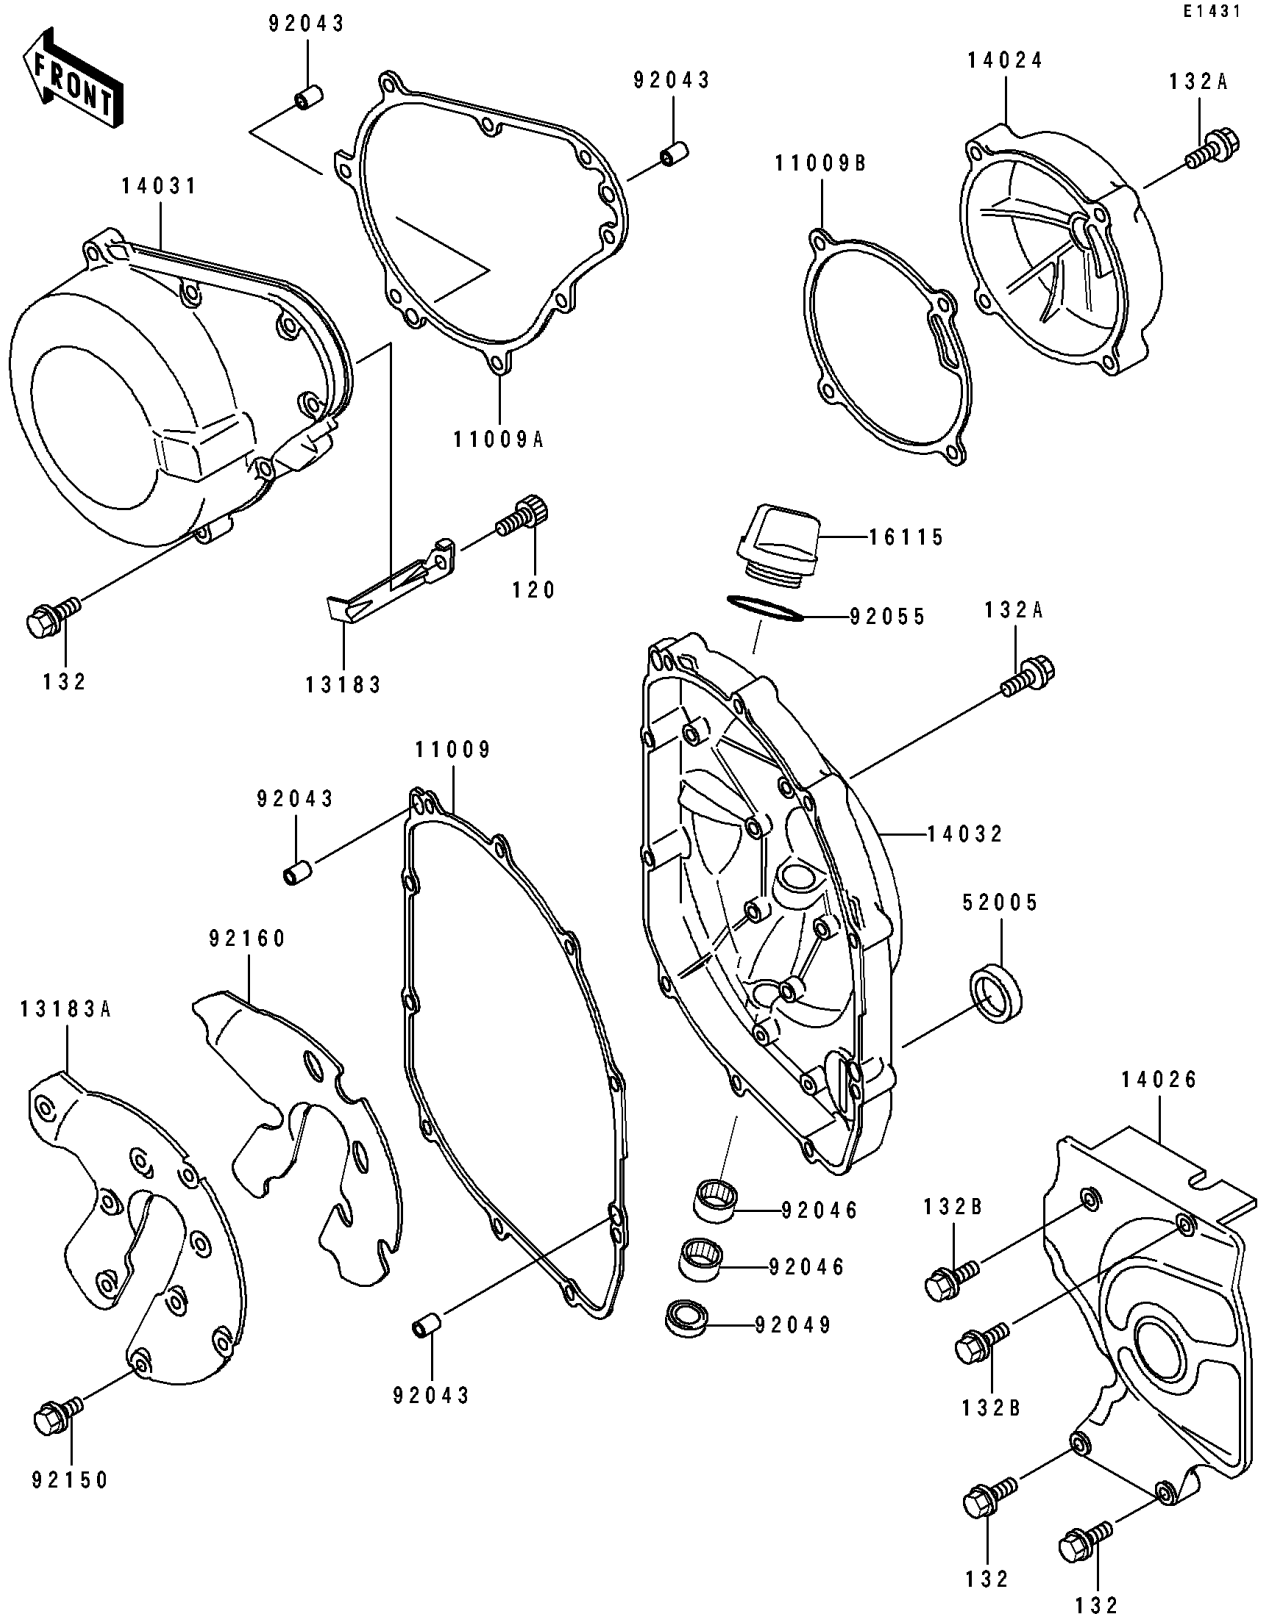

1991 Ninja® ZX™-6 PARTS DIAGRAM

Engine Cover

1991 Ninja® ZX™-6 PARTS LIST

Engine Cover

ITEM NAME	PART NUMBER	QUANTITY
GASKET,CLUTCH COVER (Ref # 11009)	11009-1867	1
GASKET,GENERATOR COVER (Ref # 11009A)	11009-1868	1
GASKET,PULSING COVER (Ref # 11009B)	11009-1869	1
PLATE,LEAD WIRE (Ref # 13183)	13183-1529	1
PLATE (Ref # 13183A)	13183-1532	1
COVER,PULSING (Ref # 14024)	14024-1881	1
COVER-CHAIN (Ref # 14026)	14026-1160	1
COVER-GENERATOR (Ref # 14031)	14031-1247	1
COVER-CLUTCH (Ref # 14032)	14032-1286	1
CAP-OIL FILLER (Ref # 16115)	16115-1009	1
GAUGE,OIL LEVEL (Ref # 52005)	52005-1057	1
PIN,6.2X8X14 (Ref # 92043)	92043-1263	1
BEARING-NEEDLE,HK1210 (Ref # 92046)	92046-1010	1
SEAL-OIL,TB12205.5 (Ref # 92049)	92049-1271	1
RING-O,31.5X2.6 (Ref # 92055)	92055-049	1
BOLT,5X8 (Ref # 92150)	92150-1406	1
DAMPER (Ref # 92160)	92160-1195	1
BOLT-SOCKET,6X10 (Ref # 120)	120P0610	1
BOLT-FLANGED-SMALL (Ref # 132)	132G0630	1
BOLT-FLANGED-SMALL (Ref # 132A)	132G0635	1
BOLT-FLANGED-SMALL (Ref # 132B)	132G0645	1