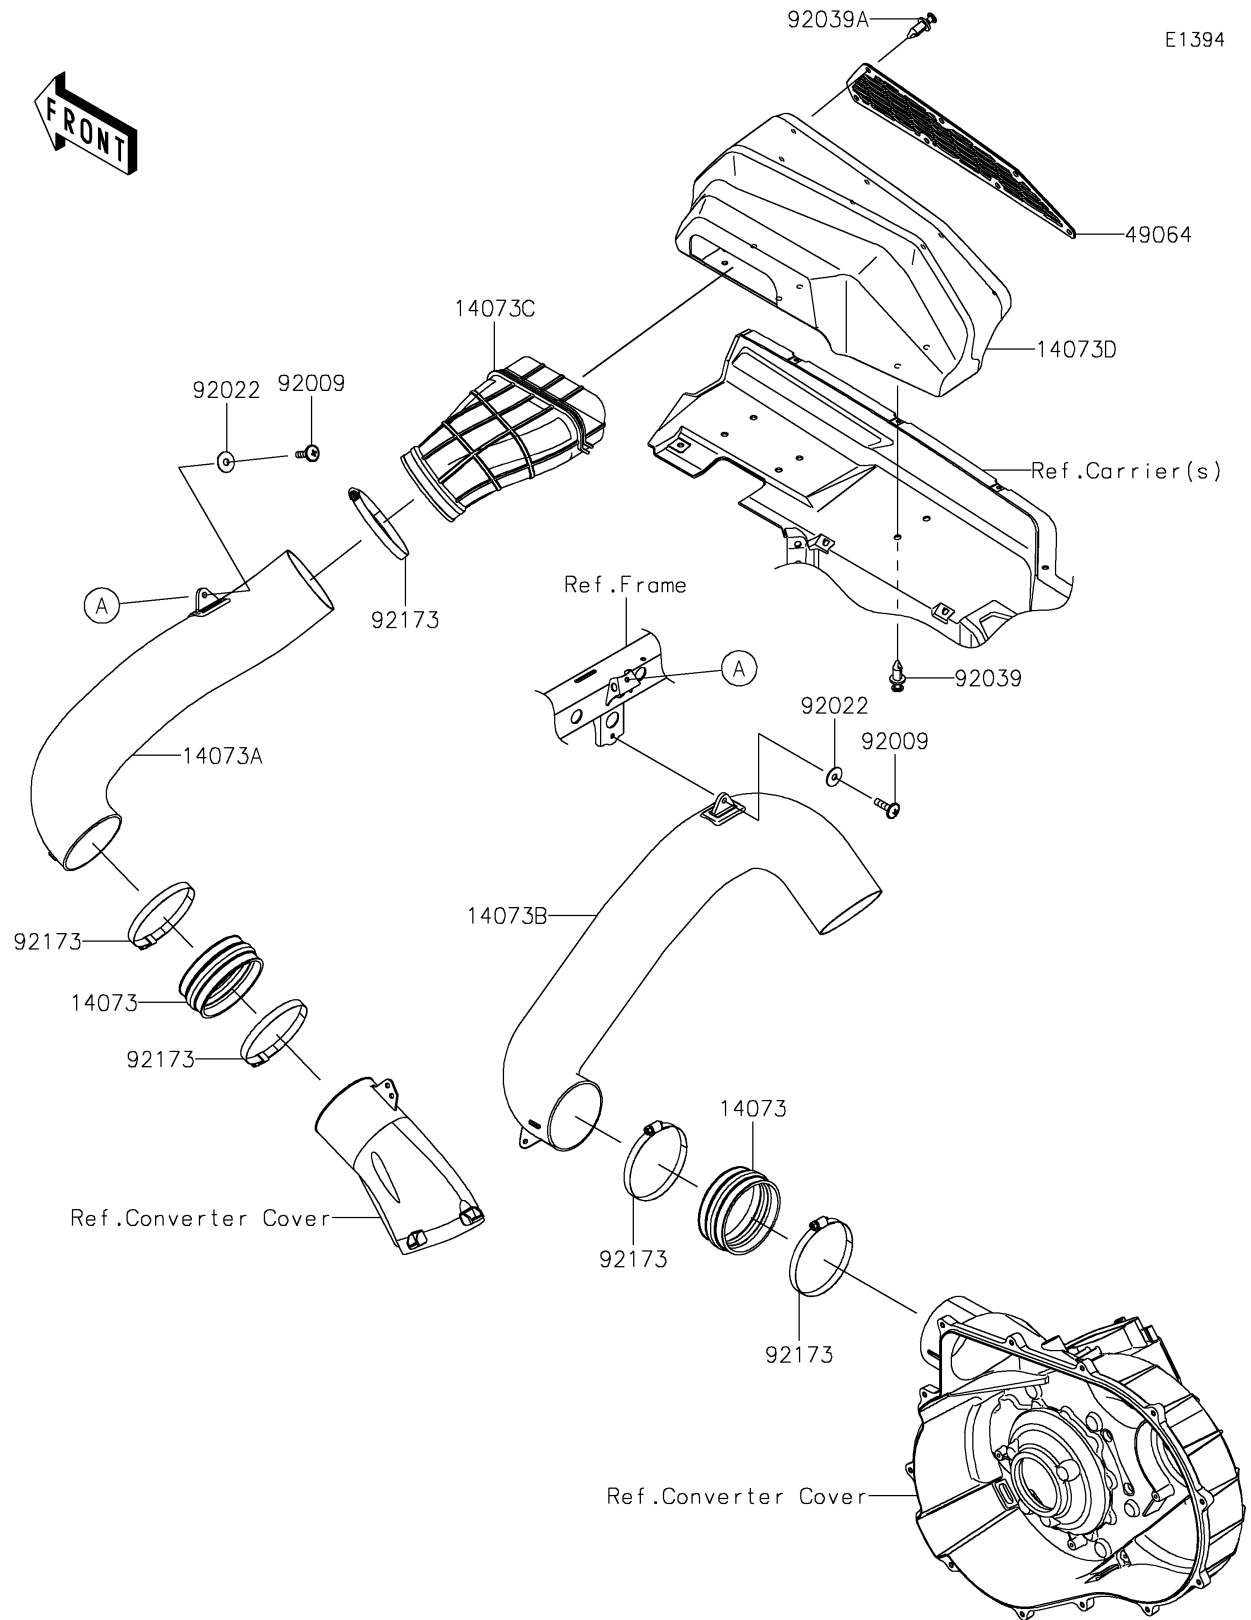

2024 Teryx KRX® 4 1000 eS Special Edition PARTS DIAGRAM

Air Cleaner-Belt Converter

2024 Teryx KRX® 4 1000 eS Special Edition PARTS LIST

Air Cleaner-Belt Converter

ITEM NAME	PART NUMBER	QUANTITY
DUCT (Ref # 14073)	14073-0909	2
DUCT,INTAKE (Ref # 14073A)	14073-0910	1
DUCT,EXHAUST (Ref # 14073B)	14073-0911	1
DUCT (Ref # 14073C)	14073-0919	1
DUCT (Ref # 14073D)	14073-0955	1
FILTER-AIR (Ref # 49064)	49064-0013	1
SCREW,6X22 (Ref # 92009)	92009-1441	2
WASHER,PLAIN,6.5X20X1 (Ref # 92022)	92022-165	2
RIVET (Ref # 92039)	92039-0776	6
RIVET,TWO-PIECE CLIP (Ref # 92039A)	92039-0818	7
CLAMP,130MM (Ref # 92173)	92173-1938	5