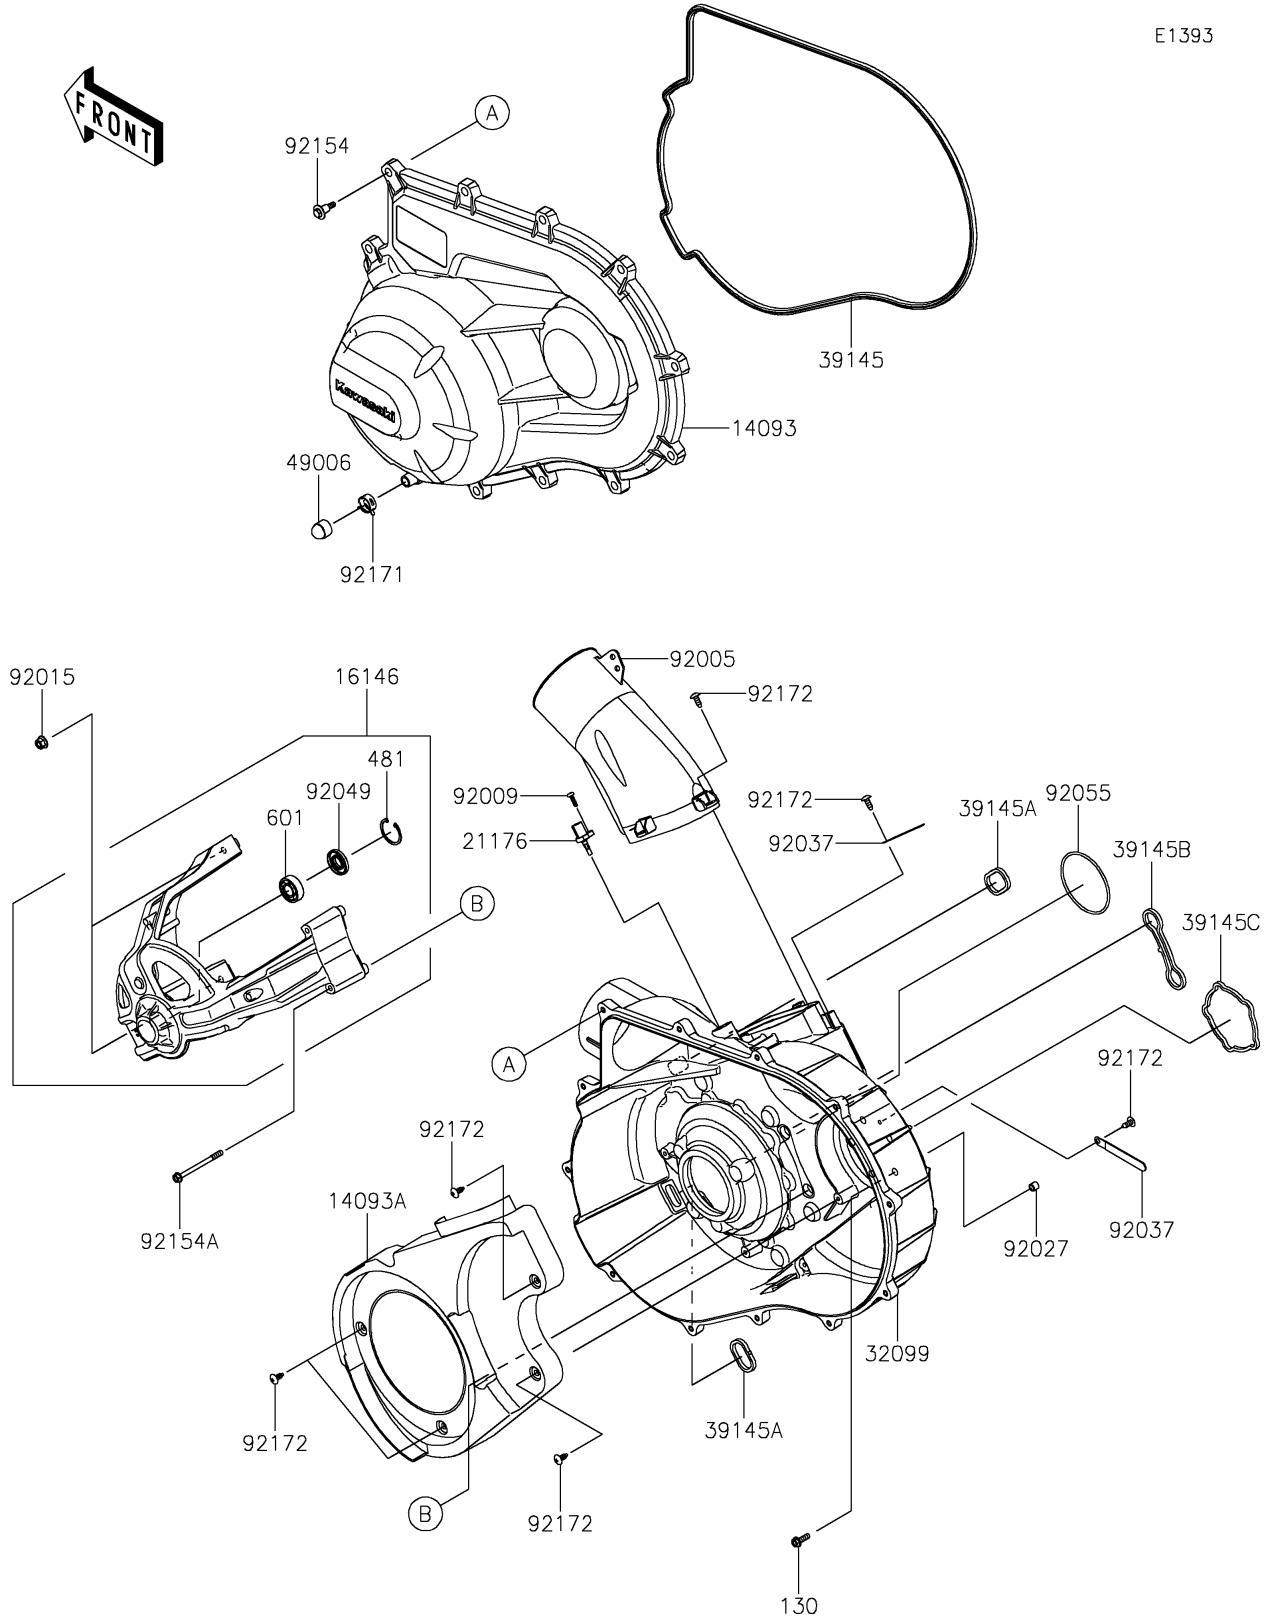

# 2024 Teryx KRX® 4 1000 eS Special Edition PARTS DIAGRAM

Converter Cover

## 2024 Teryx KRX® 4 1000 eS Special Edition PARTS LIST

### Converter Cover

ITEM NAME	PART NUMBER	QUANTITY
COVER,CVT (Ref # 14093)	14093-0774	1
COVER (Ref # 14093A)	14093-0775	1
COVER-ASSY (Ref # 16146)	16146-0840	1
SENSOR,AIR TEMPERATURE (Ref # 21176)	21176-0048	1
CASE,CVT (Ref # 32099)	32099-0795	1
TRIM-SEAL,CVT COVER (Ref # 39145)	39145-0711	1
TRIM-SEAL (Ref # 39145A)	39145-0712	2
TRIM-SEAL (Ref # 39145B)	39145-0713	1
TRIM-SEAL (Ref # 39145C)	39145-0714	1
BOOT,DRAIN (Ref # 49006)	49006-3718	1
FITTING (Ref # 92005)	92005-0978	1
SCREW,TAPPING,5X16 (Ref # 92009)	92009-1264	1
NUT,FLANGED,LOCK,8MM (Ref # 92015)	92015-1668	2
COLLAR,6.8X10X8.5 (Ref # 92027)	92027-129	5
CLAMP (Ref # 92037)	92037-1993	2
SEAL-OIL,TC 15X35X6 (Ref # 92049)	92049-0816	1
RING-O,84.4X3.1 (Ref # 92055)	92055-0916	1
BOLT,CVT COVER (Ref # 92154)	92154-1522	12
BOLT,6X80 (Ref # 92154A)	92154-3862	2
CLAMP (Ref # 92171)	92171-0329	1
SCREW,6X16 (Ref # 92172)	92172-0284	10
BOLT-FLANGED,6X20 (Ref # 130)	130BA0620	5
CIRCLIP-TYPE-C,35MM (Ref # 481)	481J3500	1
BEARING-BALL,#6202C3 (Ref # 601)	601B6202	1