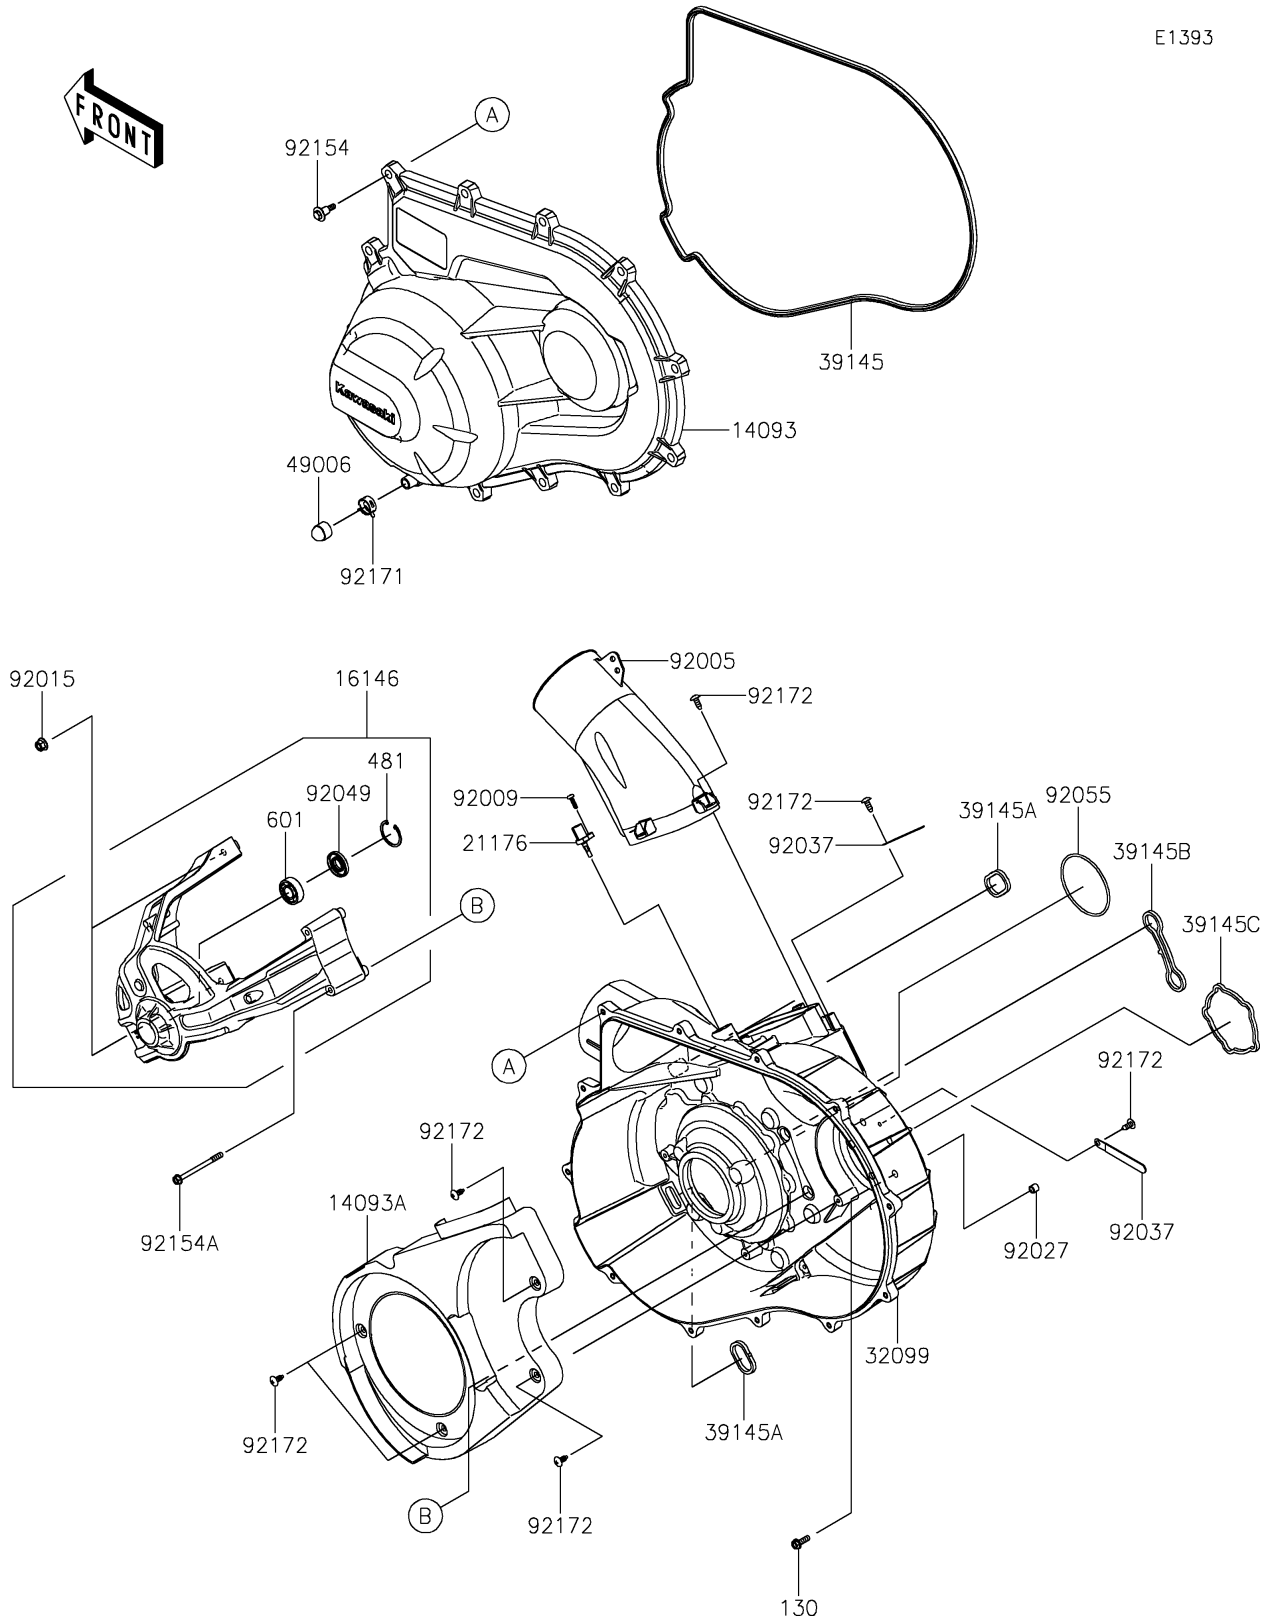

2023 TERYX® KRX4™ 1000 eS SPECIAL EDITION PARTS DIAGRAM

Converter Cover

E1393

2023 TERYX® KRX4™ 1000 eS SPECIAL EDITION PARTS LIST

Converter Cover

ITEM NAME	PART NUMBER	QUANTITY
COVER,CVT (Ref # 14093)	14093-0774	1
COVER (Ref # 14093A)	14093-0775	1
COVER-ASSY (Ref # 16146)	16146-0840	1
SENSOR,AIR TEMPERATURE (Ref # 21176)	21176-0048	1
CASE,CVT (Ref # 32099)	32099-0795	1
TRIM-SEAL,CVT COVER (Ref # 39145)	39145-0711	1
TRIM-SEAL (Ref # 39145A)	39145-0712	2
TRIM-SEAL (Ref # 39145B)	39145-0713	1
TRIM-SEAL (Ref # 39145C)	39145-0714	1
BOOT,DRAIN (Ref # 49006)	49006-3718	1
FITTING (Ref # 92005)	92005-0978	1
SCREW,TAPPING,5X16 (Ref # 92009)	92009-1264	1
NUT,FLANGED,LOCK,8MM (Ref # 92015)	92015-1668	2
COLLAR,6.8X10X8.5 (Ref # 92027)	92027-129	5
CLAMP (Ref # 92037)	92037-1993	2
SEAL-OIL,TC 15X35X6 (Ref # 92049)	92049-0816	1
RING-O,84.4X3.1 (Ref # 92055)	92055-0916	1
BOLT,CVT COVER (Ref # 92154)	92154-1522	12
BOLT,6X80 (Ref # 92154A)	92154-3862	2
CLAMP (Ref # 92171)	92171-0329	1
SCREW,6X16 (Ref # 92172)	92172-0284	10
BOLT-FLANGED,6X20 (Ref # 130)	130BA0620	5
CIRCLIP-TYPE-C,35MM (Ref # 481)	481J3500	1
BEARING-BALL,#6202C3 (Ref # 601)	601B6202	1