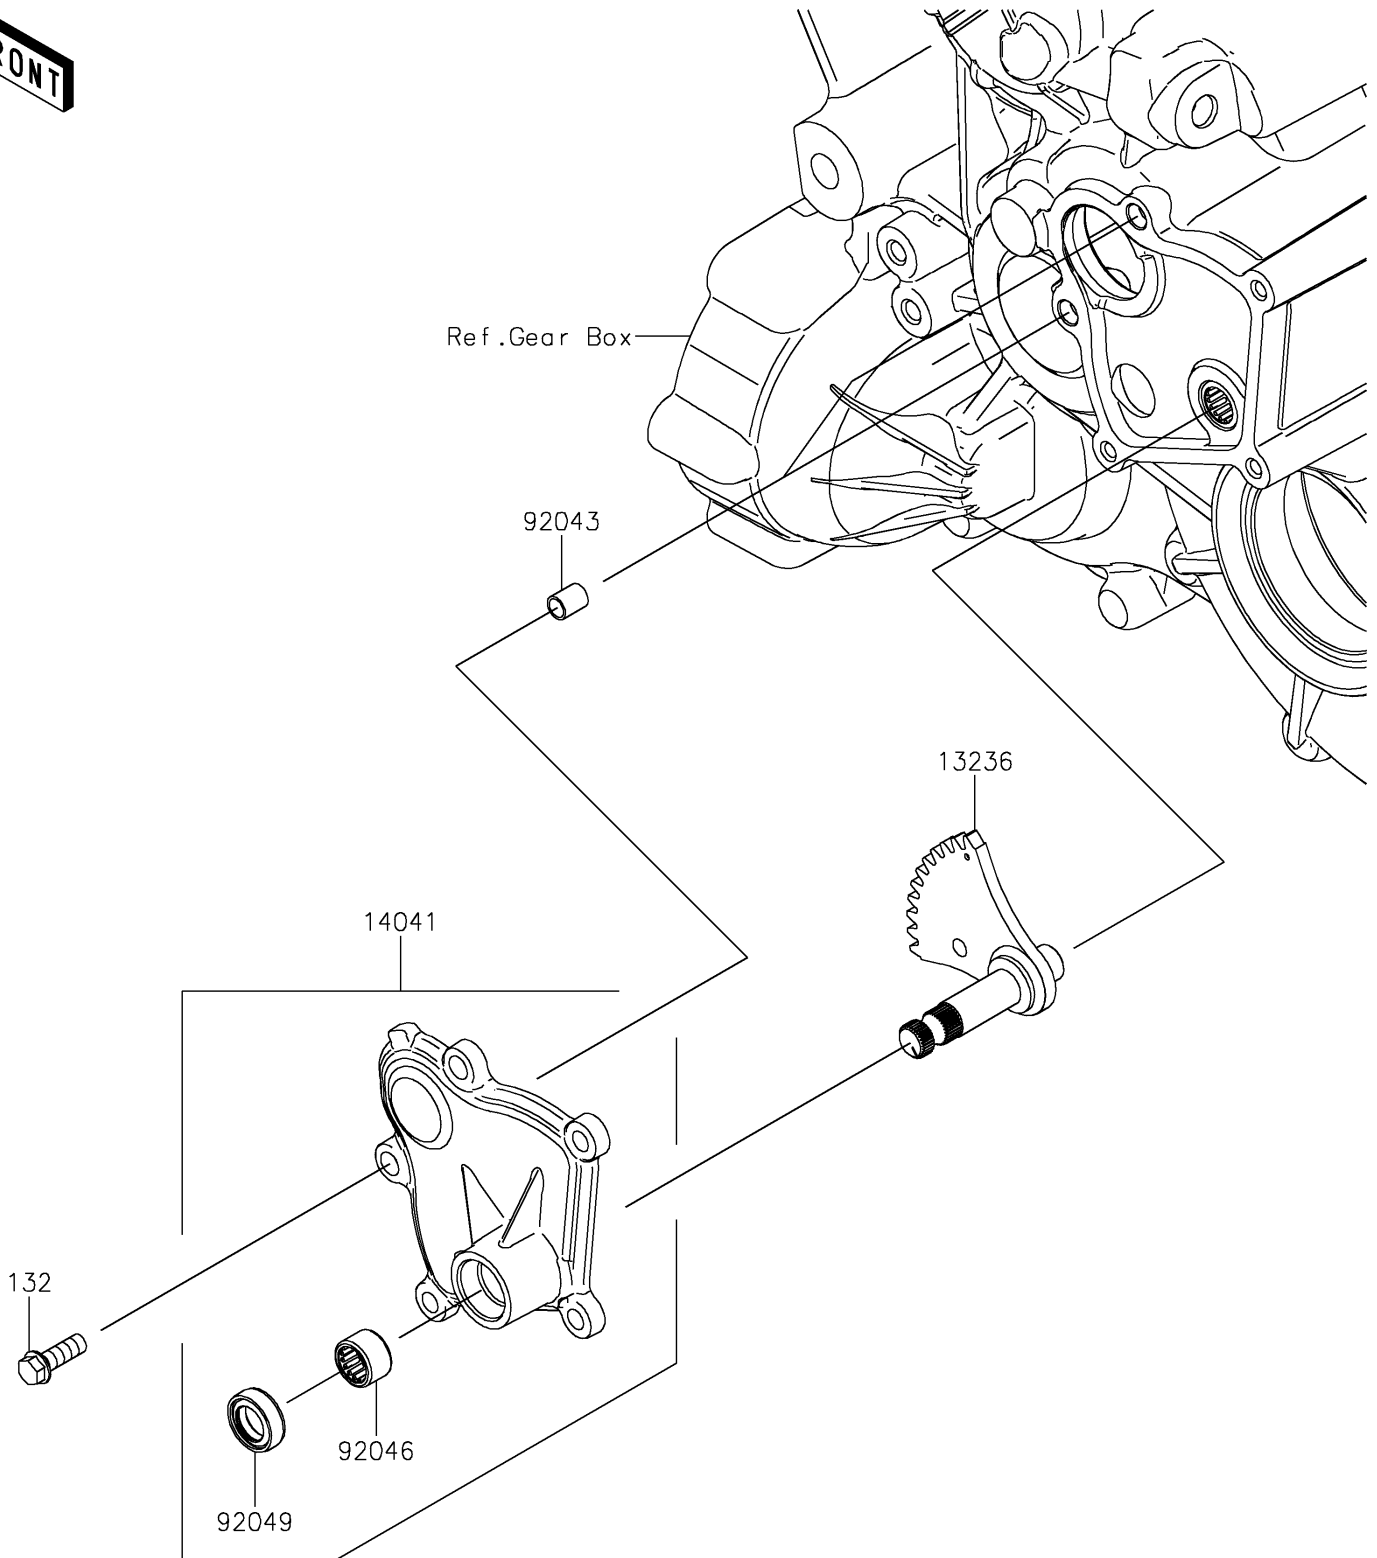

2023 Teryx KRX® 4 1000 eS Special Edition PARTS DIAGRAM

Gear Change Mechanism

E1370

2023 Teryx KRX® 4 1000 eS Special Edition PARTS LIST

Gear Change Mechanism

ITEM NAME	PART NUMBER	QUANTITY
LEVER-COMP (Ref # 13236)	13236-0816	1
COVER-COMP (Ref # 14041)	14041-0614	1
PIN,DOWEL,8X10 (Ref # 92043)	92043-1302	2
BEARING-NEEDLE,HK1210FM (Ref # 92046)	92046-0034	1
SEAL-OIL,CLUTCH RELEASE (Ref # 92049)	92049-1475	1
BOLT-FLANGED-SMALL,6X18 (Ref # 132)	132BA0618	5