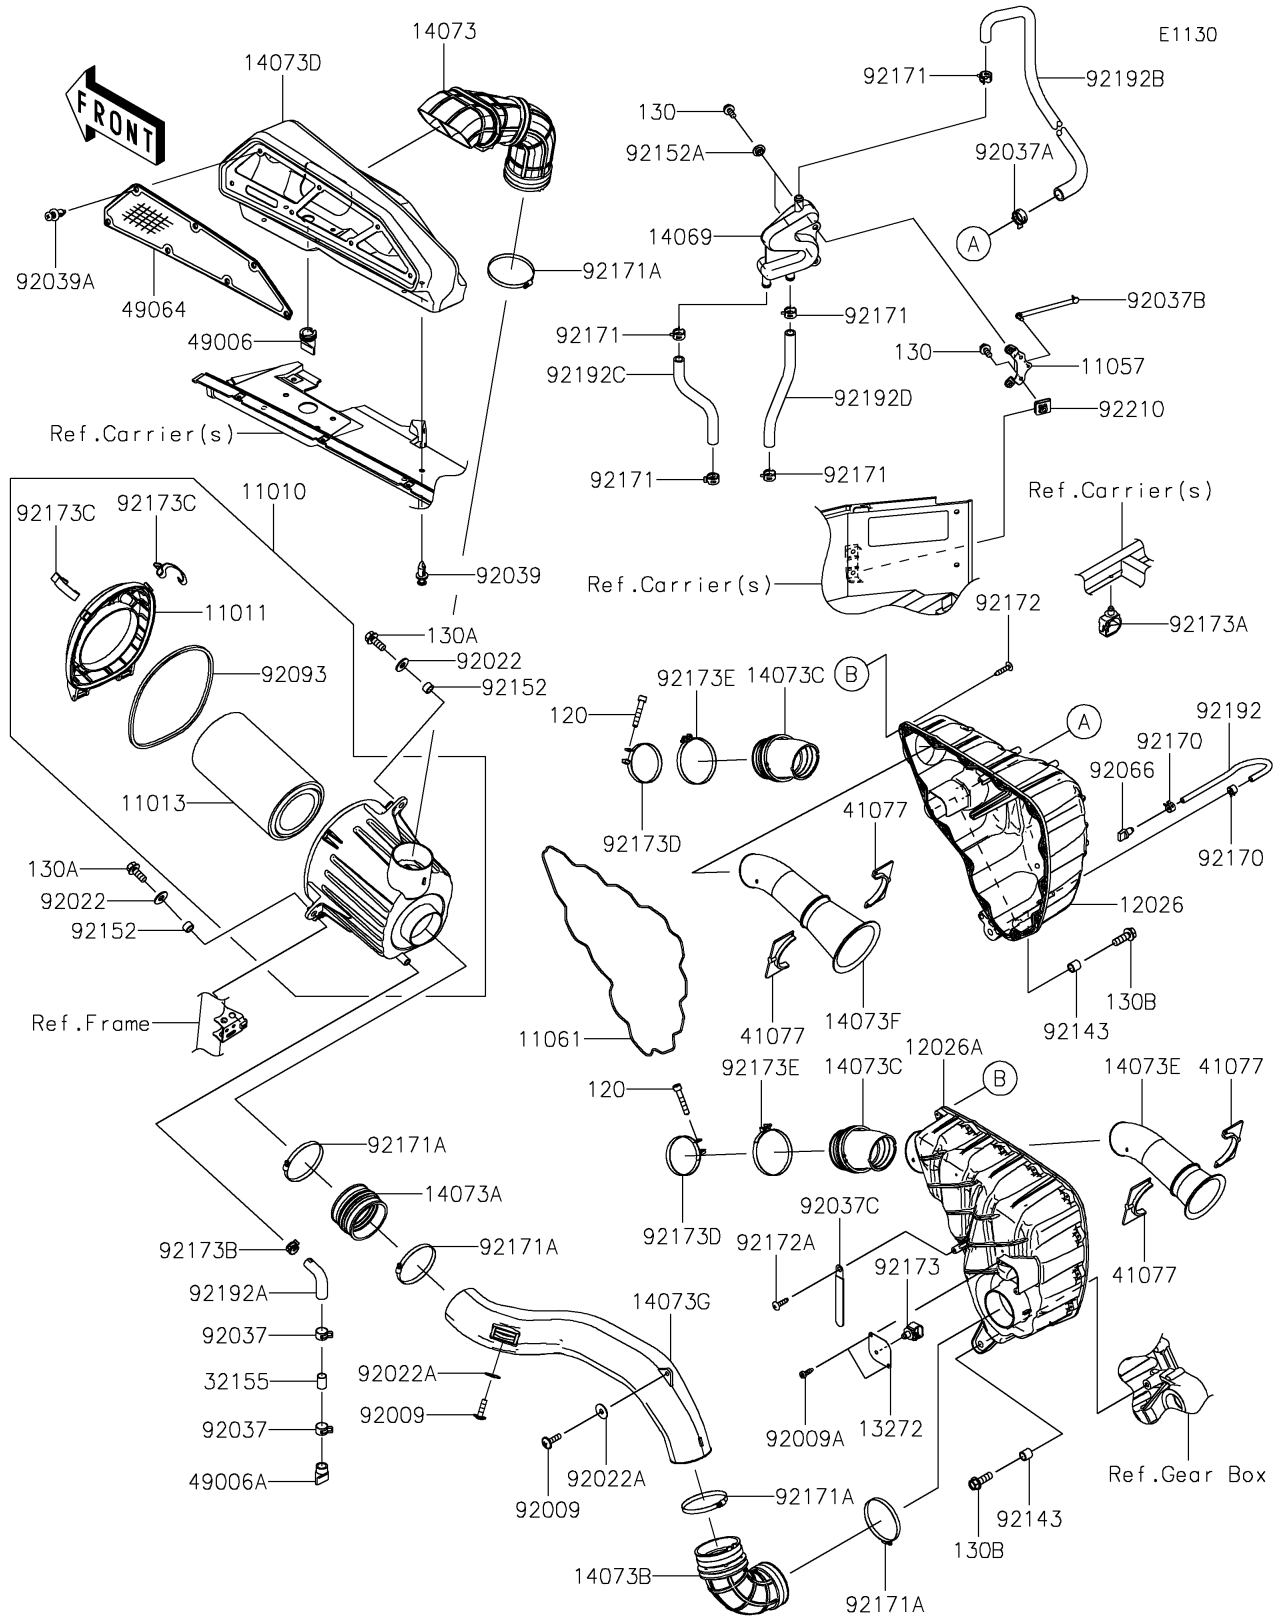

2023 Teryx KRX® 4 1000 eS Special Edition PARTS DIAGRAM

Air Cleaner

2023 Teryx KRX® 4 1000 eS Special Edition PARTS LIST

Air Cleaner

ITEM NAME	PART NUMBER	QUANTITY
FILTER-ASSY-AIR (Ref # 11010)	11010-0900	1
CASE-AIR FILTER,UPP (Ref # 11011)	11011-0905	1
ELEMENT-AIR FILTER (Ref # 11013)	11013-0782	1
BRACKET,BREATHER (Ref # 11057)	11057-2431	1
GASKET,CHAMBER (Ref # 11061)	11061-1312	1
CHAMBER,RH (Ref # 12026)	12026-0019	1
CHAMBER,LH (Ref # 12026A)	12026-0020	1
PLATE,TEMP SENSOR (Ref # 13272)	13272-2711	1
BREATHER (Ref # 14069)	14069-0032	1
DUCT,INTAKE,DIRTYSIDE (Ref # 14073)	14073-0922	1
DUCT,A/F CASE (Ref # 14073A)	14073-0923	1
DUCT,CHAMBER (Ref # 14073B)	14073-0925	1
DUCT,CHAMBER-THROTTLE (Ref # 14073C)	14073-0931	2
DUCT,INTAKE,DIRTYSIDE BOX (Ref # 14073D)	14073-0954	1
DUCT,INTAKE,#1 CYLINDER (Ref # 14073E)	14073-0956	1
DUCT,INTAKE,#2 CYLINDER (Ref # 14073F)	14073-0957	1
DUCT,A/F CASE-CHAMBER (Ref # 14073G)	14073-0963	1
PIPE,DRAIN (Ref # 32155)	32155-4087	1
ADAPTER (Ref # 41077)	41077-0737	4
BOOT (Ref # 49006)	49006-0633	1
BOOT (Ref # 49006A)	49006-1292	1
FILTER-AIR (Ref # 49064)	49064-0012	1
SCREW,6X22 (Ref # 92009)	92009-1441	2
SCREW,TAPPING,5X16 (Ref # 92009A)	92009-1984	2
WASHER,8.5X20X1.6 (Ref # 92022)	92022-1561	2
WASHER,PLAIN,6.5X20X1 (Ref # 92022A)	92022-165	2
CLAMP,HOSE CLIP (Ref # 92037)	92037-1460	2
CLAMP (Ref # 92037A)	92037-1594	1
CLAMP,SPEED,L=80.5 (Ref # 92037B)	92037-1903	1