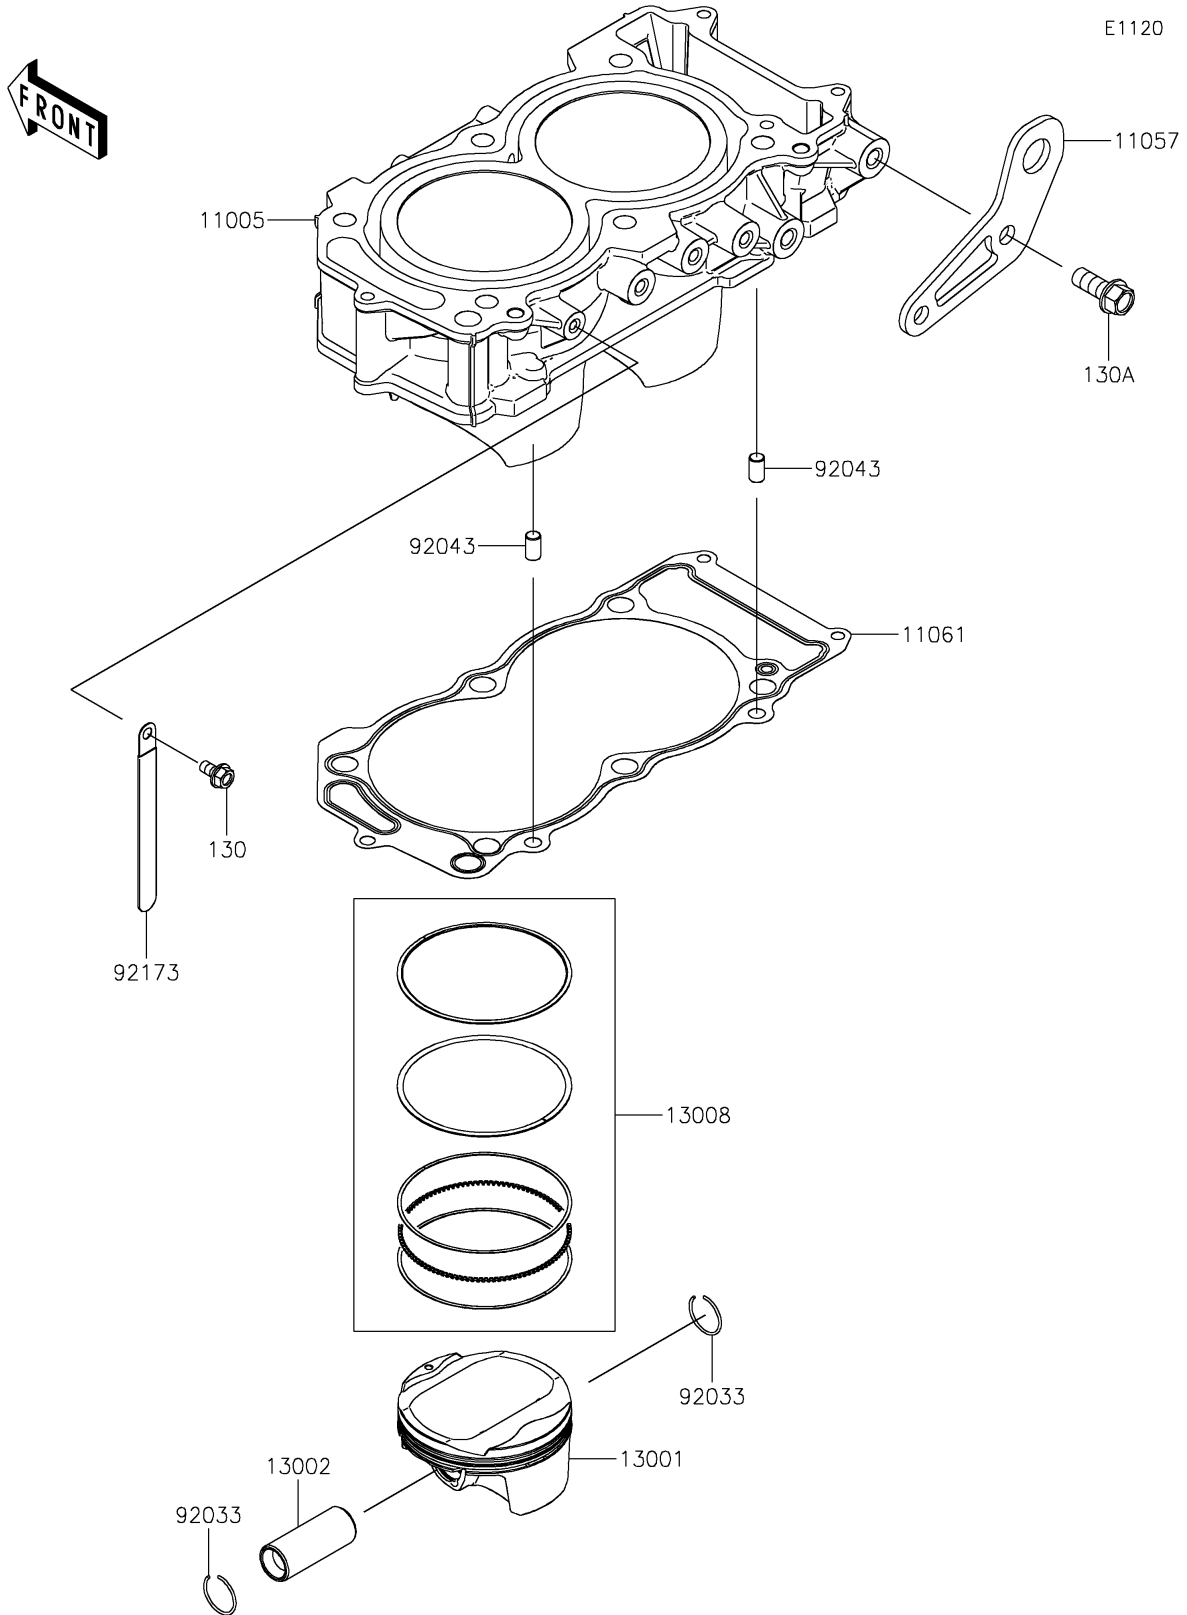

2023 Teryx KRX® 4 1000 eS Special Edition PARTS DIAGRAM

Cylinder/Piston(s)

2023 Teryx KRX® 4 1000 eS Special Edition PARTS LIST

Cylinder/Piston(s)

ITEM NAME	PART NUMBER	QUANTITY
CYLINDER-ENGINE (Ref # 11005)	11005-0695	1
BRACKET (Ref # 11057)	11057-2438	1
GASKET,CYLINDER BASE (Ref # 11061)	11061-1309	1
PISTON-ENGINE (Ref # 13001)	13001-0824	2
PIN-PISTON (Ref # 13002)	13002-0719	2
RING-SET-PISTON (Ref # 13008)	13008-0581	2
RING-SNAP (Ref # 92033)	92033-1188	4
PIN,8X14 (Ref # 92043)	92043-1567	2
CLAMP (Ref # 92173)	92173-0098	1
BOLT-FLANGED,6X12 (Ref # 130)	130BA0612	1
BOLT-FLANGED,10X25 (Ref # 130A)	130BA1025	2