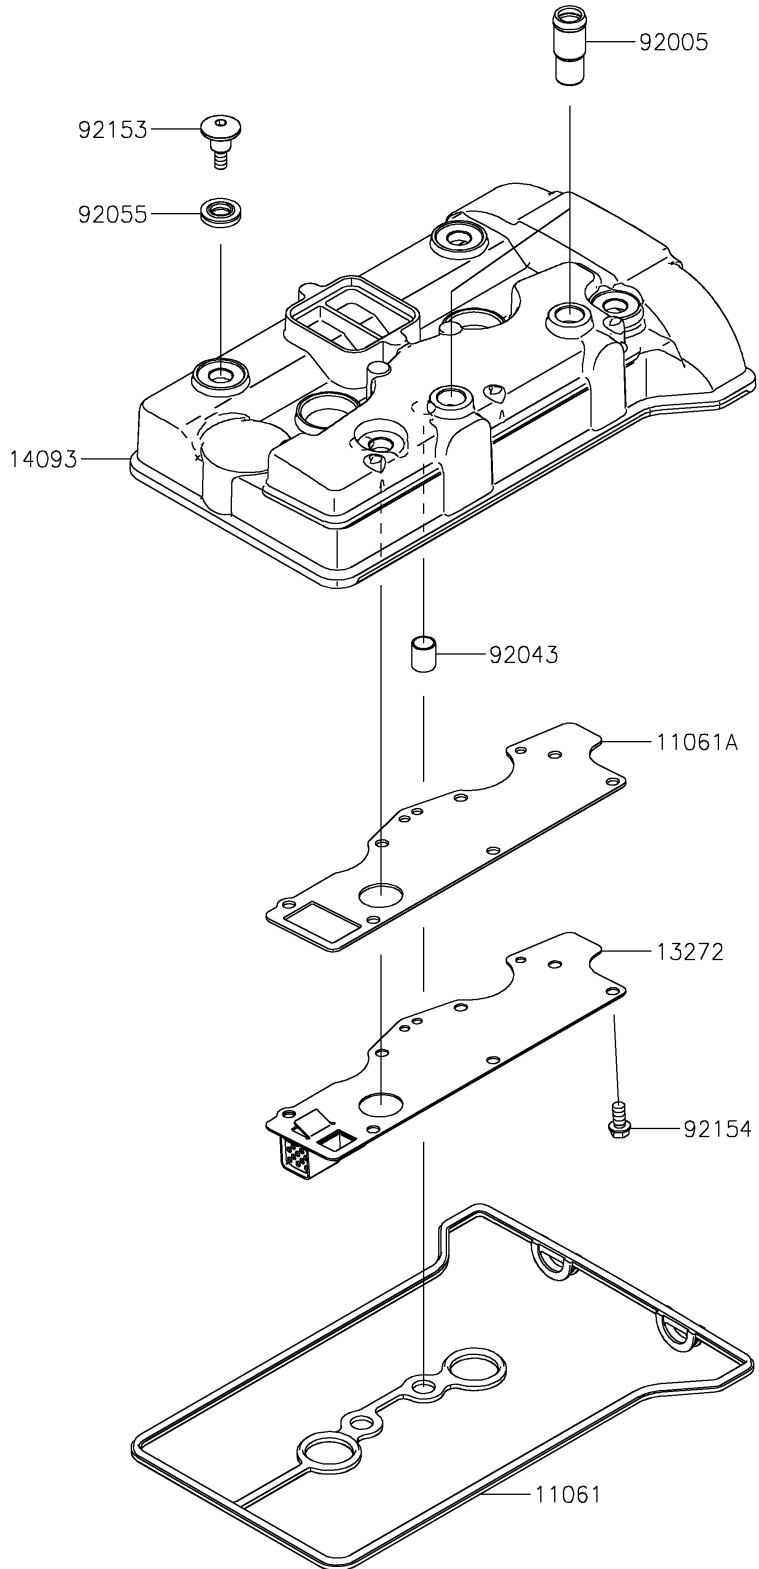

2023 Teryx KRX® 4 1000 eS Special Edition PARTS DIAGRAM

Cylinder Head Cover

E1112

2023 Teryx KRX® 4 1000 eS Special Edition PARTS LIST

Cylinder Head Cover

ITEM NAME	PART NUMBER	QUANTITY
GASKET,HEAD COVER (Ref # 11061)	11061-1313	1
GASKET,BREATHER PLATE (Ref # 11061A)	11061-1314	1
PLATE,BREATHER (Ref # 13272)	13272-2685	1
COVER,HEAD (Ref # 14093)	14093-0848	1
FITTING,BREATHER (Ref # 92005)	92005-0968	2
PIN,10.1X12X14 (Ref # 92043)	92043-4009	2
RING-O (Ref # 92055)	92055-0785	4
BOLT,SOCKET,6X22.5 (Ref # 92153)	92153-1779	4
BOLT,FLANGED-SMALL,6X12 (Ref # 92154)	92154-1888	7