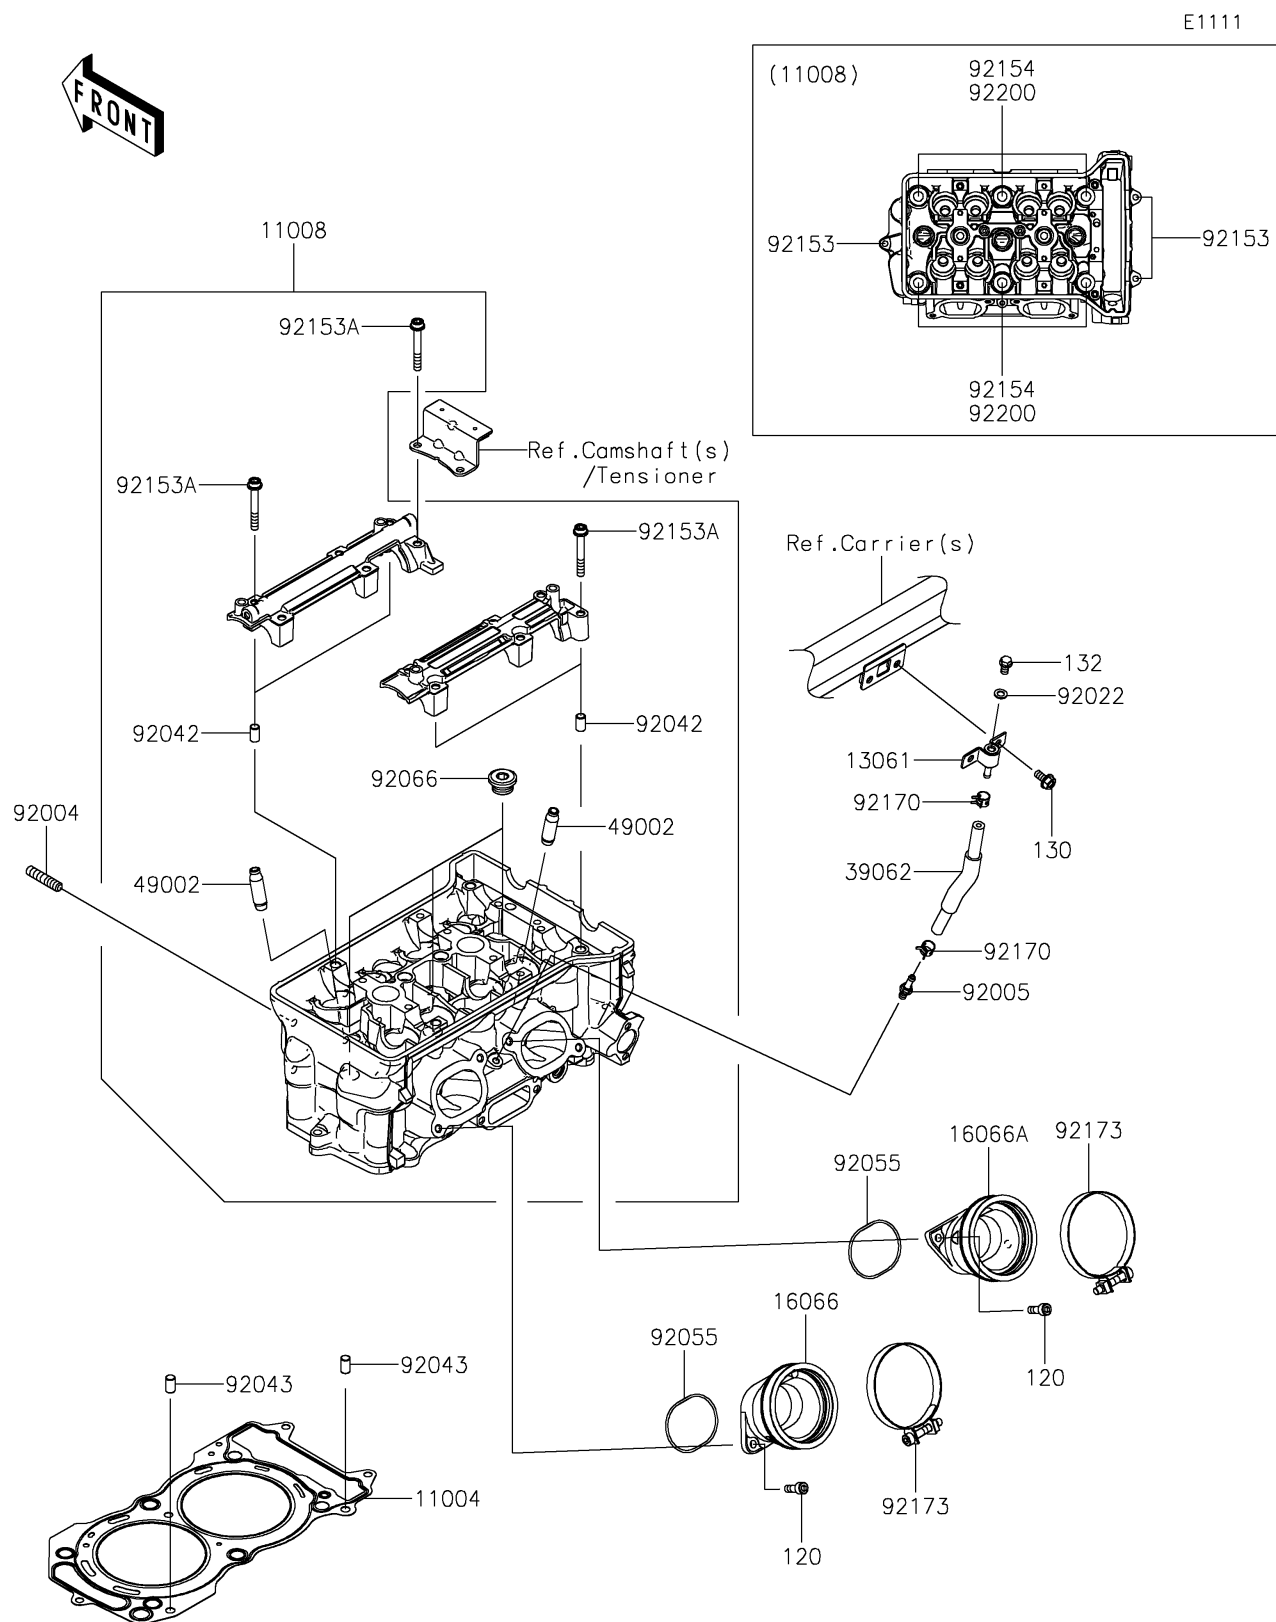

2024 Teryx KRX® 4 1000 eS Special Edition

PARTS DIAGRAM

Cylinder Head

2024 Teryx KRX® 4 1000 eS Special Edition

Kawasaki
Let the Good Times Roll®

PARTS LIST

Cylinder Head

ITEM NAME	PART NUMBER	QUANTITY
GASKET-HEAD (Ref # 11004)	11004-0785	1
HEAD-COMP-CYLINDER (Ref # 11008)	11008-1461	1
BOSS (Ref # 13061)	13061-0977	1
HOLDER-THROTTLE BODY,#1 (Ref # 16066)	16066-0015	1
HOLDER-THROTTLE BODY,#2 (Ref # 16066A)	16066-0016	1
HOSE-COOLING,CYL.HEAD-AIR VENT (Ref # 39062)	39062-0862	1
GUIDE-VALVE (Ref # 49002)	49002-0709	8
STUD,8X22 (Ref # 92004)	92004-1217	8
FITTING (Ref # 92005)	92005-0826	1
WASHER,6.2X11X1 (Ref # 92022)	92022-304	1
PIN,DOWEL,6.3X8X14 (Ref # 92042)	92042-007	4
PIN,8X14 (Ref # 92043)	92043-1567	2
RING-O,49.7X1.9 (Ref # 92055)	92055-0930	2
PLUG,18X10 (Ref # 92066)	92066-0832	3
BOLT,6X95 (Ref # 92153)	92153-0320	3
BOLT,SOCKET,6X45 (Ref # 92153A)	92153-0656	12
BOLT,11X157 (Ref # 92154)	92154-3931	6
CLAMP (Ref # 92170)	92170-1493	2
CLAMP,72MM (Ref # 92173)	92173-2025	2
WASHER,11.5X20.5X3.2 (Ref # 92200)	92200-0727	6
BOLT-SOCKET,6X18 (Ref # 120)	120CA0618	4
BOLT-FLANGED,6X12 (Ref # 130)	130BA0612	2
BOLT-FLANGED-SMALL,6X10 (Ref # 132)	132BA0610	1