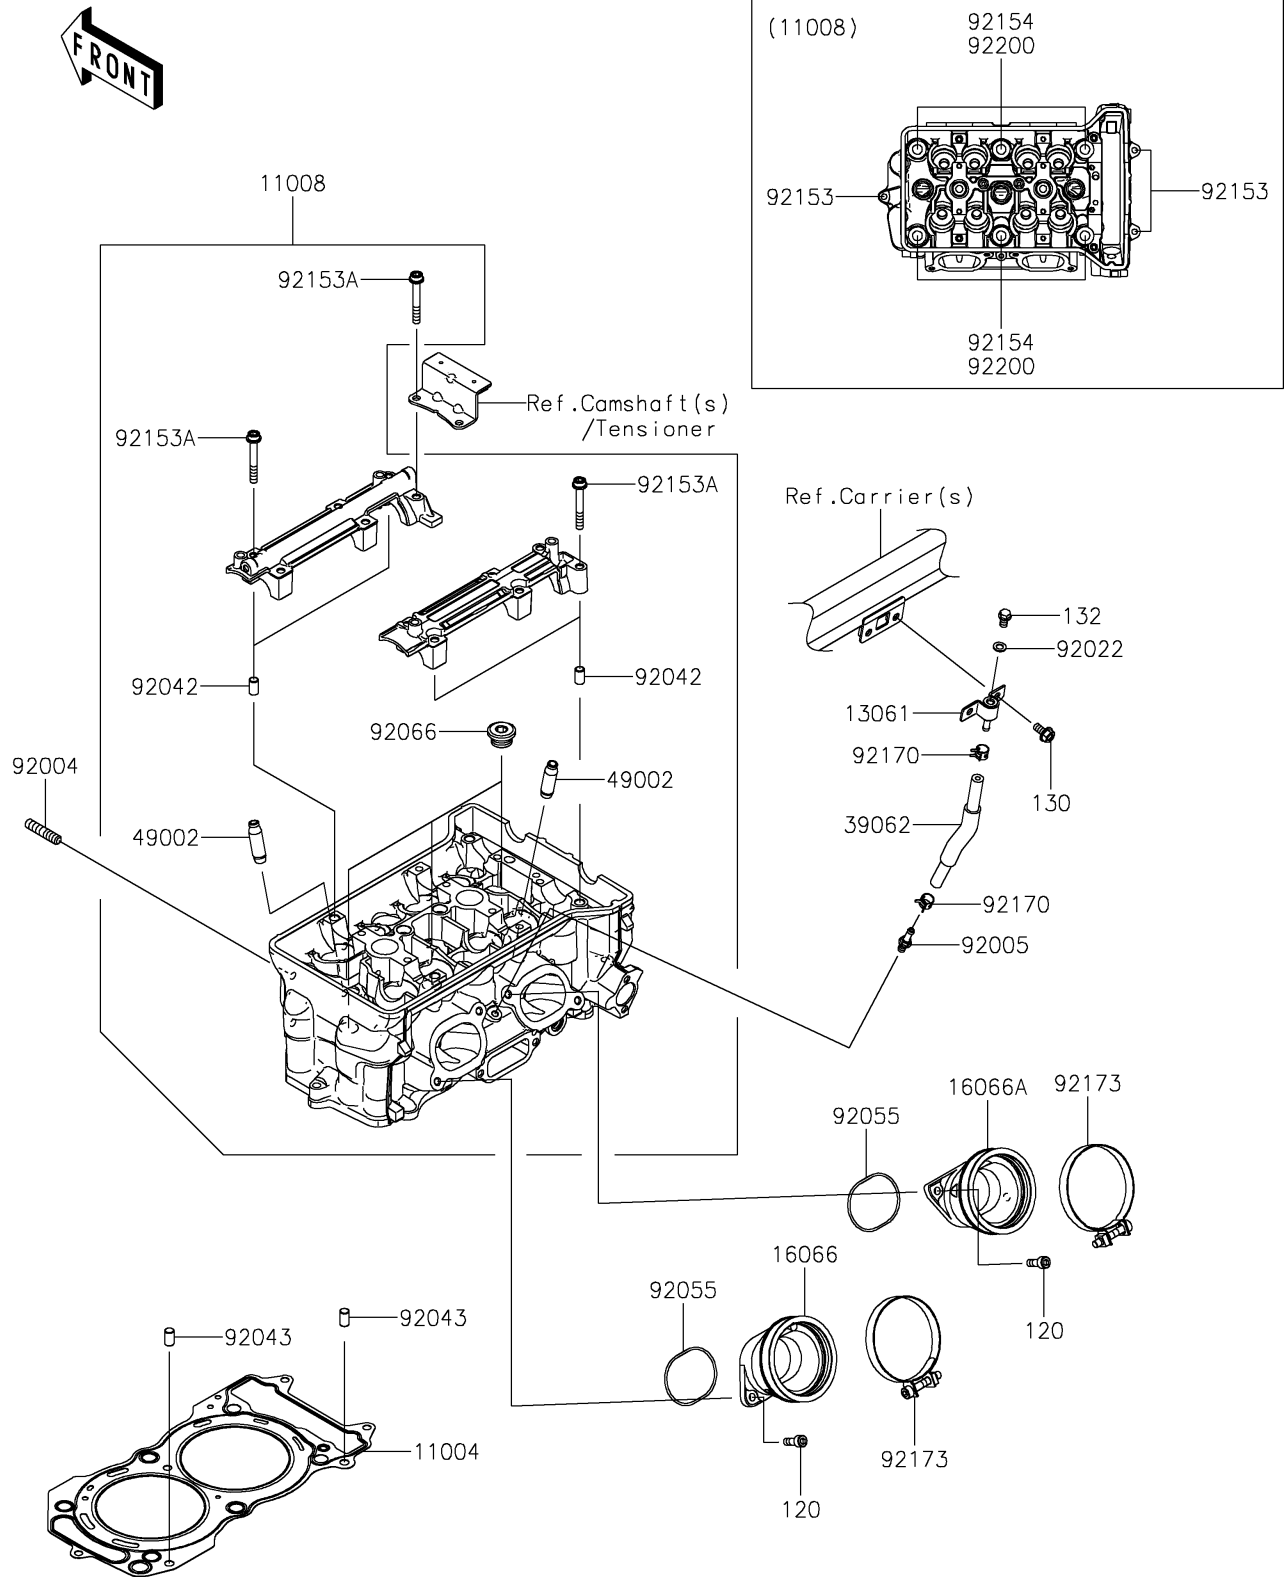

2023 Teryx KRX® 4 1000 eS Special Edition PARTS DIAGRAM

Cylinder Head

E1111

2023 Teryx KRX® 4 1000 eS Special Edition PARTS LIST

Cylinder Head

ITEM NAME	PART NUMBER	QUANTITY
GASKET-HEAD (Ref # 11004)	11004-0785	1
HEAD-COMP-CYLINDER (Ref # 11008)	11008-1461	1
BOSS (Ref # 13061)	13061-0977	1
HOLDER-THROTTLE BODY,#1 (Ref # 16066)	16066-0015	1
HOLDER-THROTTLE BODY,#2 (Ref # 16066A)	16066-0016	1
HOSE-COOLING,CYL.HEAD-AIR VENT (Ref # 39062)	39062-0862	1
GUIDE-VALVE (Ref # 49002)	49002-0709	8
STUD,8X22 (Ref # 92004)	92004-1217	8
FITTING (Ref # 92005)	92005-0826	1
WASHER,6.2X11X1 (Ref # 92022)	92022-304	1
PIN,DOWEL,6.3X8X14 (Ref # 92042)	92042-007	4
PIN,8X14 (Ref # 92043)	92043-1567	2
RING-O,49.7X1.9 (Ref # 92055)	92055-0930	2
PLUG,18X10 (Ref # 92066)	92066-0832	3
BOLT,6X95 (Ref # 92153)	92153-0320	3
BOLT,SOCKET,6X45 (Ref # 92153A)	92153-0656	12
BOLT,11X157 (Ref # 92154)	92154-3931	6
CLAMP (Ref # 92170)	92170-1493	2
CLAMP,72MM (Ref # 92173)	92173-2025	2
WASHER,11.5X20.5X3.2 (Ref # 92200)	92200-0727	6
BOLT-SOCKET,6X18 (Ref # 120)	120CA0618	4
BOLT-FLANGED,6X12 (Ref # 130)	130BA0612	2
BOLT-FLANGED-SMALL,6X10 (Ref # 132)	132BA0610	1