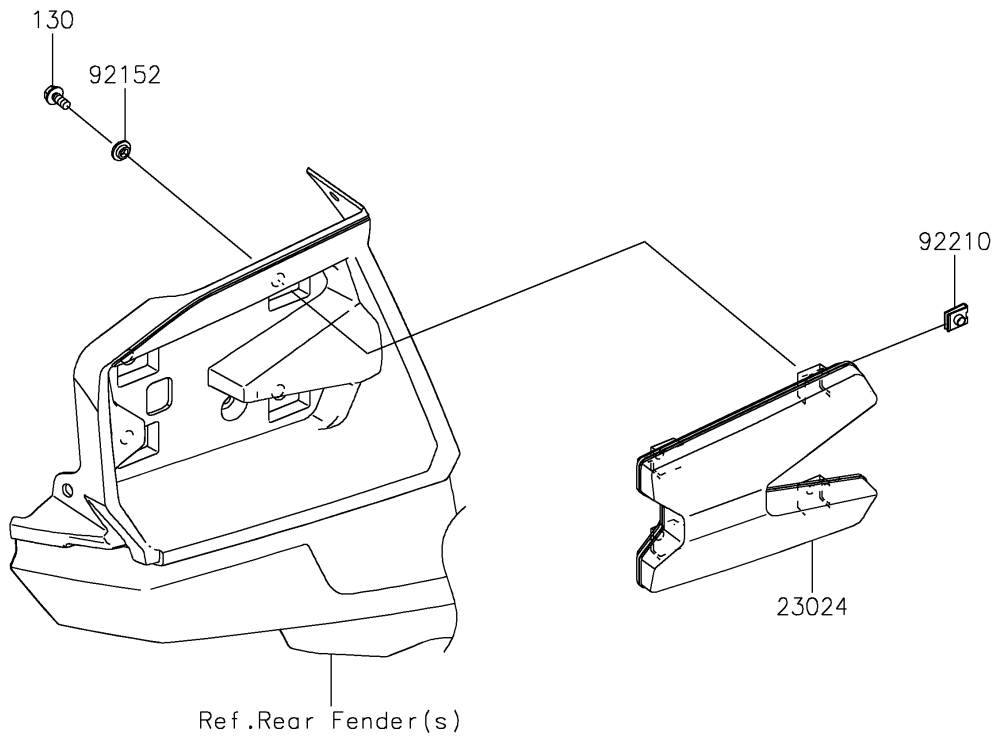

# 2024 TERYX® KRX4™ 1000 eS PARTS DIAGRAM

Taillight(s)

F2720

## 2024 TERYX® KRX4™ 1000 eS PARTS LIST

Taillight(s)

ITEM NAME	PART NUMBER	QUANTITY
LAMP-ASSY-TAIL,LED (Ref # 23024)	23024-0005	2
COLLAR,6.3X9.5X4.1 (Ref # 92152)	92152-1571	8
NUT (Ref # 92210)	92210-1125	8
BOLT-FLANGED,6X14 (Ref # 130)	130BA0614	8