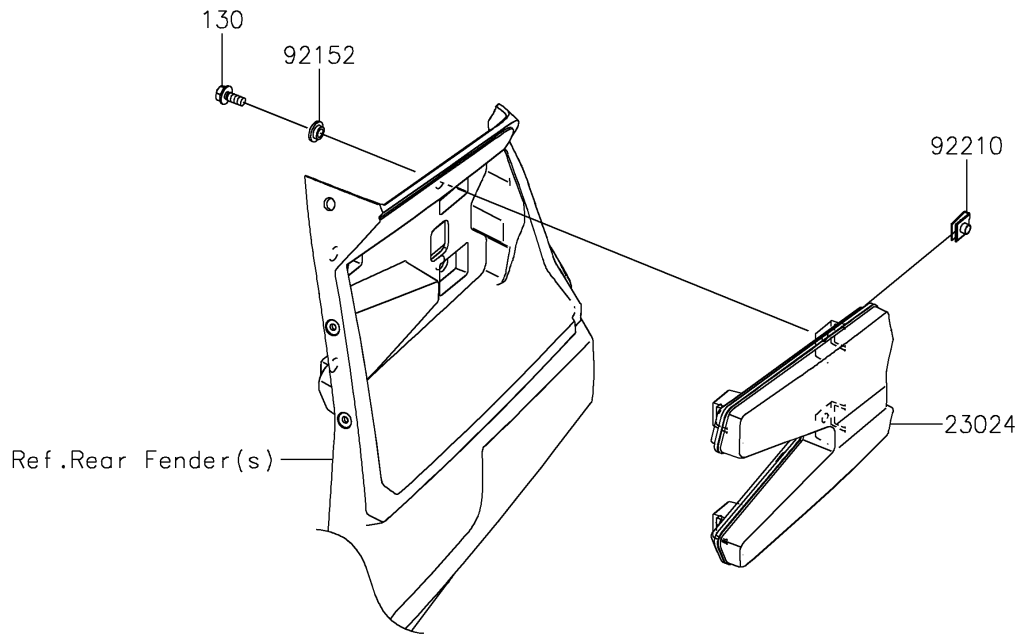

# 2024 TERYX® KRX4™ 1000 eS PARTS DIAGRAM

Taillight(s)

F2720

## 2024 TERYX® KRX4™ 1000 eS PARTS LIST

Taillight(s)

ITEM NAME	PART NUMBER	QUANTITY
LAMP-ASSY-TAIL,LED (Ref # 23024)	23024-0005	2
COLLAR,6.3X9.5X4.1 (Ref # 92152)	92152-1571	8
NUT (Ref # 92210)	92210-1125	8
BOLT-FLANGED,6X14 (Ref # 130)	130BA0614	8