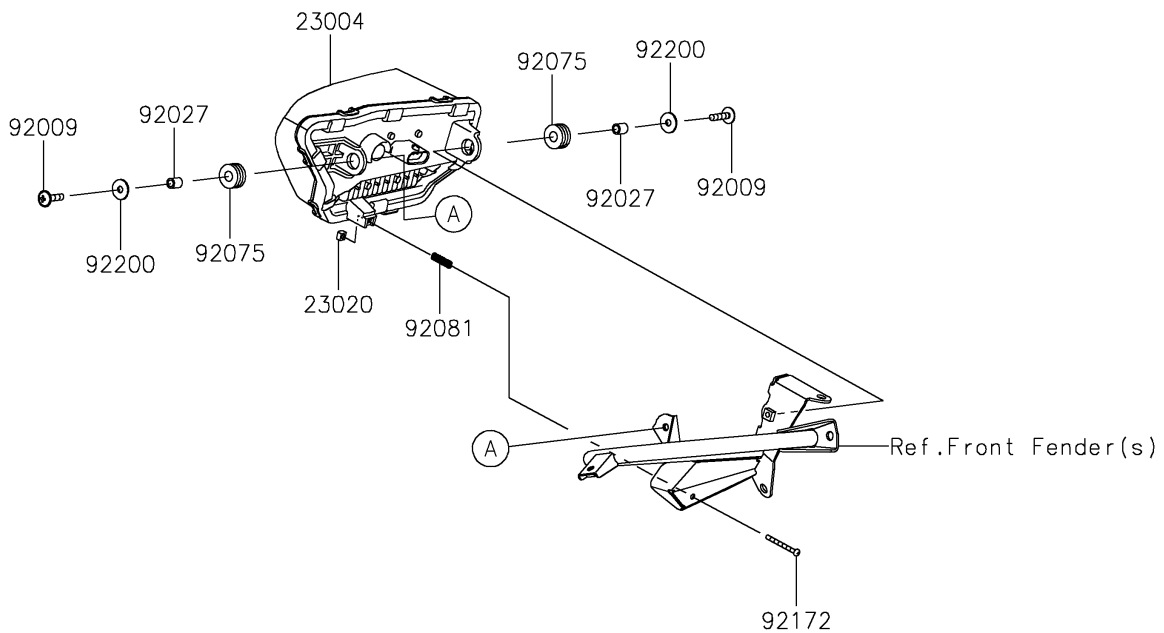

2024 TERYX® KRX4™ 1000 eS PARTS DIAGRAM

Headlight(s)

F2710

2024 TERYX® KRX4™ 1000 eS PARTS LIST

Headlight(s)

ITEM NAME	PART NUMBER	QUANTITY
LAMP-HEAD,LH,LED (Ref # 23004)	23004-0429	1
LAMP-HEAD,RH,LED (Ref # 23004A)	23004-0430	1
NUT,4MM,FOCUS ADJUST (Ref # 23020)	23020-018	2
SCREW,6X25 (Ref # 92009)	92009-1465	4
COLLAR,6.8X10X12 (Ref # 92027)	92027-162	4
DAMPER,10X24X12 (Ref # 92075)	92075-1690	4
SPRING,FOCUS ADJUST (Ref # 92081)	92081-1896	2
SCREW,4X40 (Ref # 92172)	92172-1092	2
WASHER,6.5X20X1.6 (Ref # 92200)	92200-0283	4