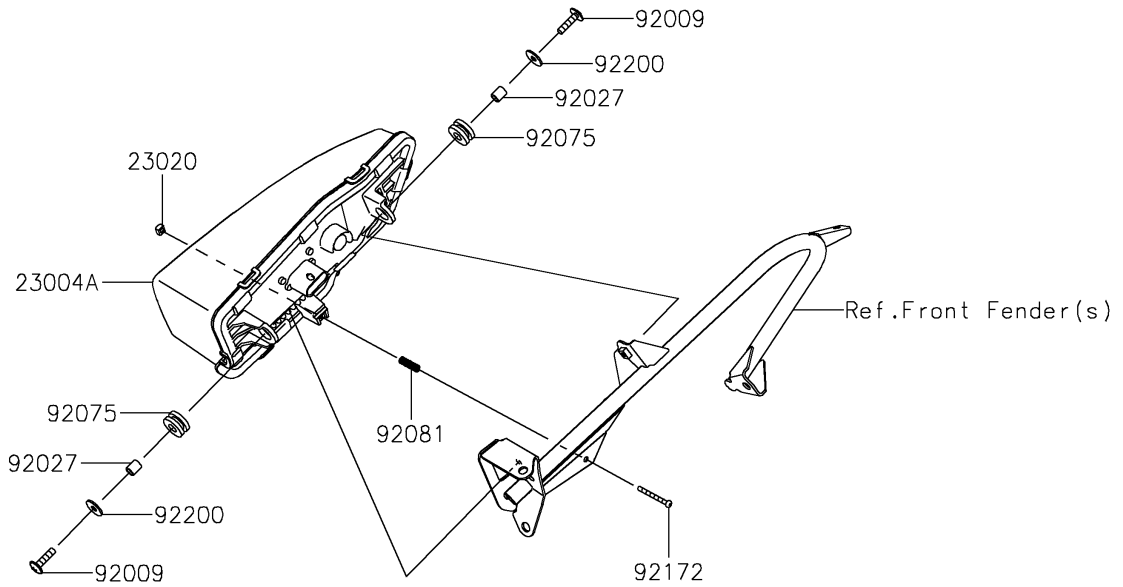

2024 TERYX® KRX4™ 1000 eS PARTS DIAGRAM

Headlight(s)

F2710

2024 TERYX® KRX4™ 1000 eS PARTS LIST

Headlight(s)

ITEM NAME	PART NUMBER	QUANTITY
LAMP-HEAD,LH,LED (Ref # 23004)	23004-0429	1
LAMP-HEAD,RH,LED (Ref # 23004A)	23004-0430	1
NUT,4MM,FOCUS ADJUST (Ref # 23020)	23020-018	2
SCREW,6X25 (Ref # 92009)	92009-1465	4
COLLAR,6.8X10X12 (Ref # 92027)	92027-162	4
DAMPER,10X24X12 (Ref # 92075)	92075-1690	4
SPRING,FOCUS ADJUST (Ref # 92081)	92081-1896	2
SCREW,4X40 (Ref # 92172)	92172-1092	2
WASHER,6.5X20X1.6 (Ref # 92200)	92200-0283	4