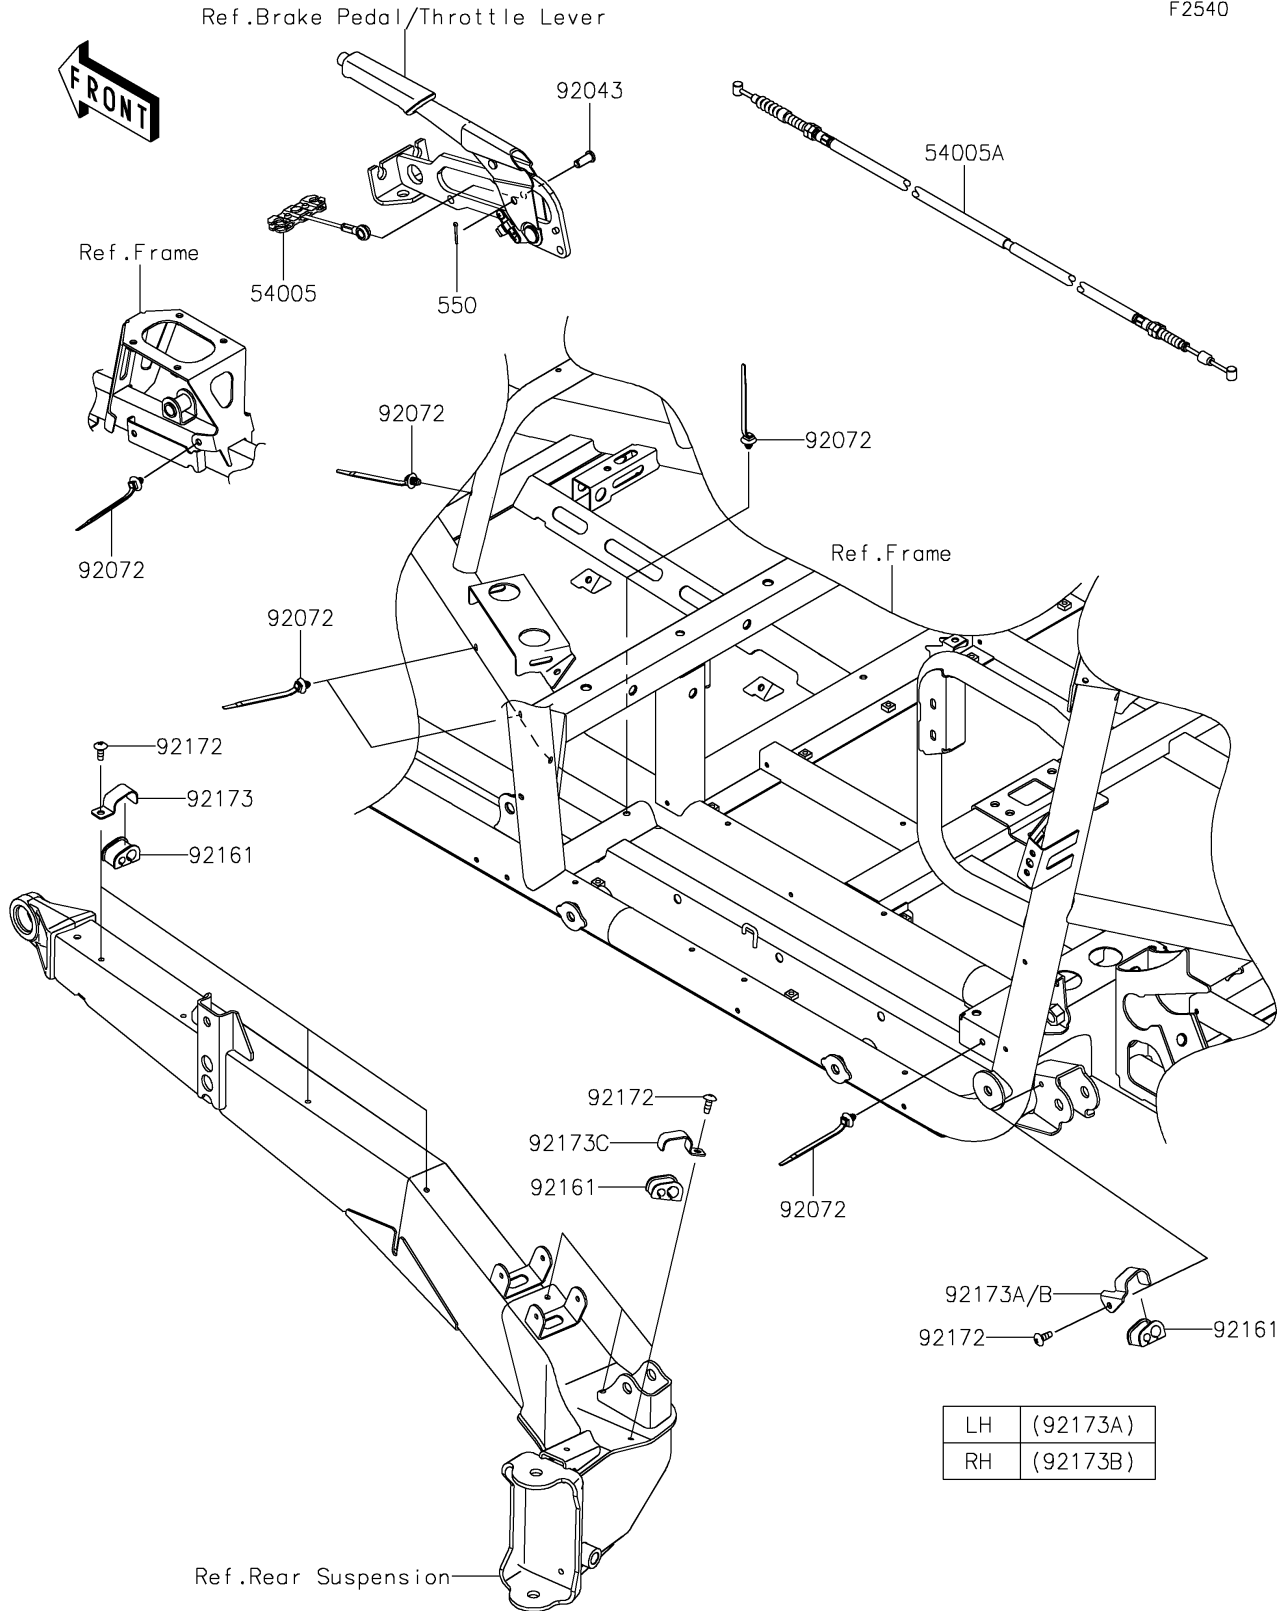

2024 Teryx KRX® 4 1000 eS PARTS DIAGRAM

Cables

F2540

LH	(92173A)
RH	(92173B)

2024 Teryx KRX® 4 1000 eS PARTS LIST

Cables

ITEM NAME	PART NUMBER	QUANTITY
CABLE-BRAKE,PARKING BRAKE (Ref # 54005)	54005-0312	1
CABLE-BRAKE,PARKING BRAKE (Ref # 54005A)	54005-0316	2
PIN (Ref # 92043)	92043-1039	1
BAND,OS170-FT7(BLACK) (Ref # 92072)	92072-1414	12
DAMPER (Ref # 92161)	92161-2174	14
SCREW,TAPPING,6X16 (Ref # 92172)	92172-0739	14
CLAMP (Ref # 92173)	92173-1991	6
CLAMP,LH (Ref # 92173A)	92173-1992	1
CLAMP,RH (Ref # 92173B)	92173-1993	1
CLAMP (Ref # 92173C)	92173-2097	6
PIN-COTTER,2.5X18 (Ref # 550)	550AA2518	1