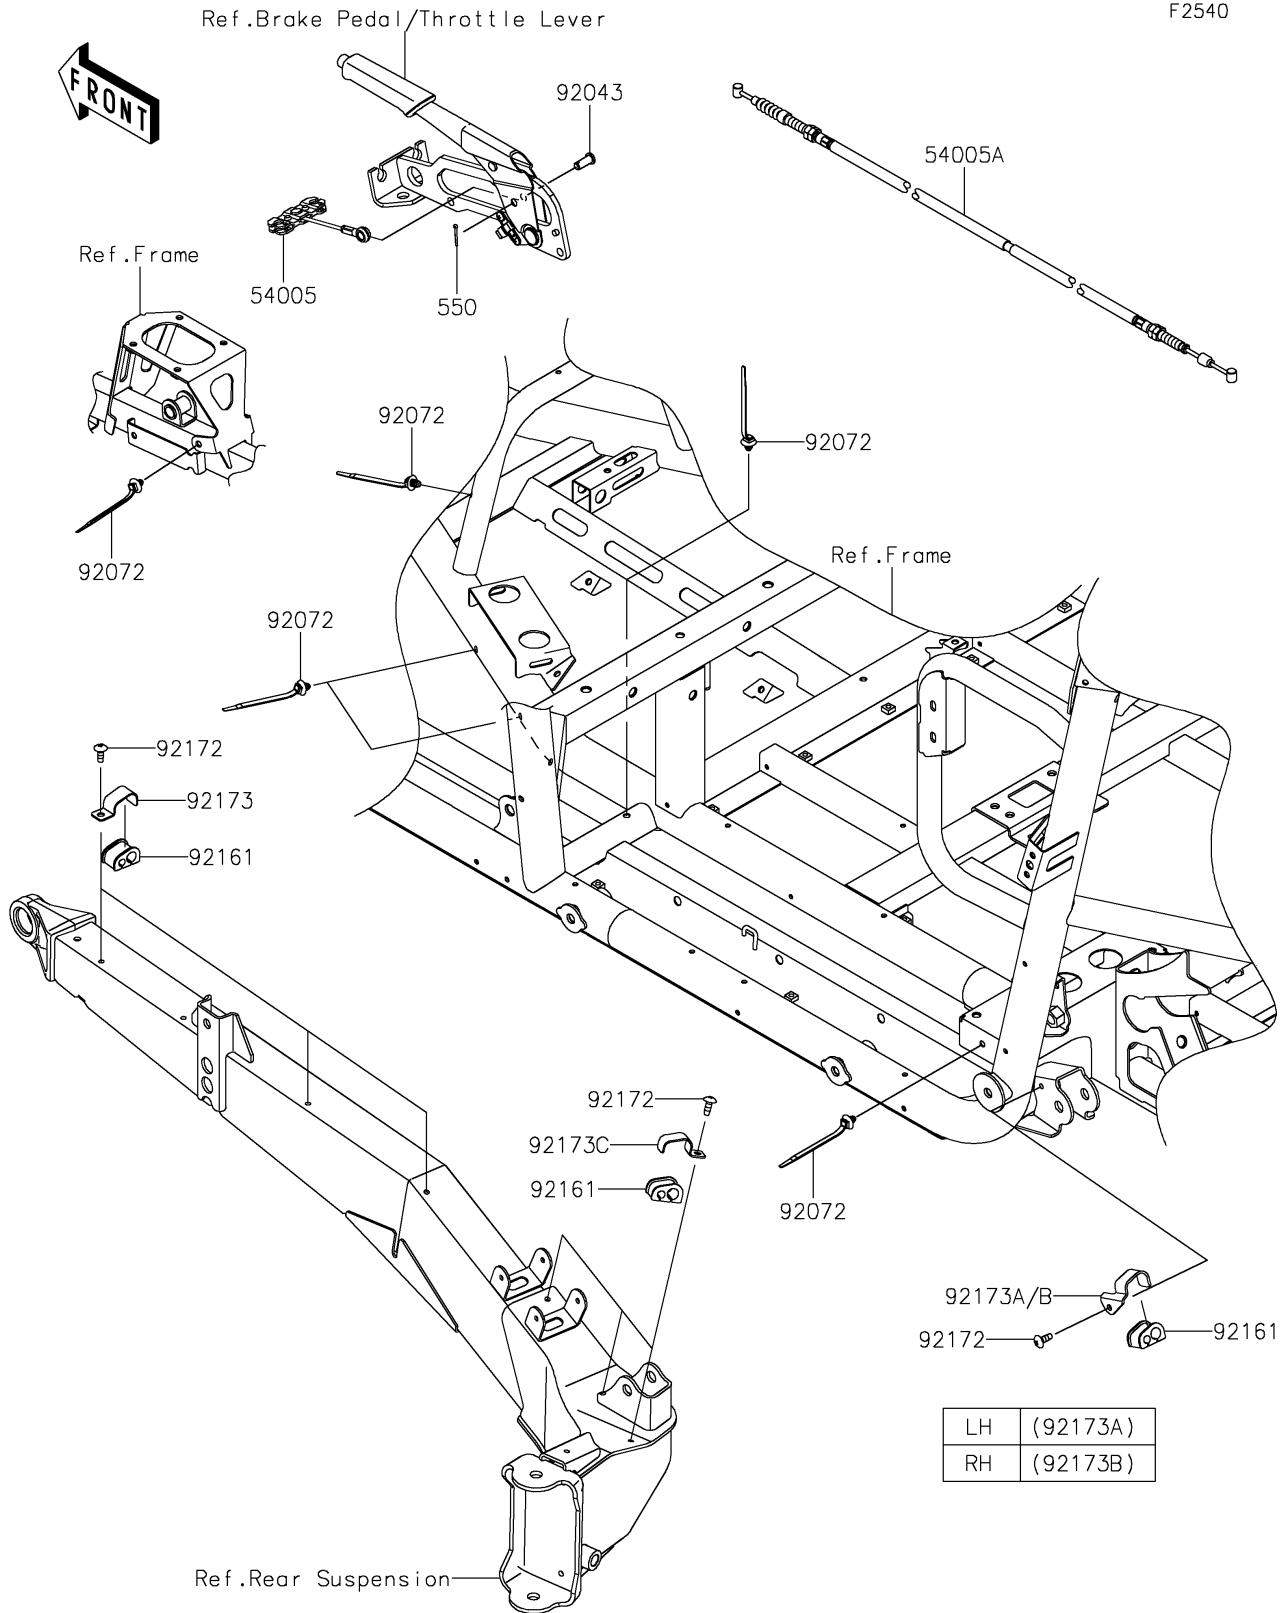

# 2024 TERYX® KRX4™ 1000 eS PARTS DIAGRAM

Cables

F2540

LH	(92173A)
RH	(92173B)

## 2024 TERYX® KRX4™ 1000 eS PARTS LIST

### Cables

ITEM NAME	PART NUMBER	QUANTITY
CABLE-BRAKE,PARKING BRAKE (Ref # 54005)	54005-0312	1
CABLE-BRAKE,PARKING BRAKE (Ref # 54005A)	54005-0316	2
PIN (Ref # 92043)	92043-1039	1
BAND,OS170-FT7(BLACK) (Ref # 92072)	92072-1414	12
DAMPER (Ref # 92161)	92161-2174	14
SCREW,TAPPING,6X16 (Ref # 92172)	92172-0739	14
CLAMP (Ref # 92173)	92173-1991	6
CLAMP,LH (Ref # 92173A)	92173-1992	1
CLAMP,RH (Ref # 92173B)	92173-1993	1
CLAMP (Ref # 92173C)	92173-2097	6
PIN-COTTER,2.5X18 (Ref # 550)	550AA2518	1