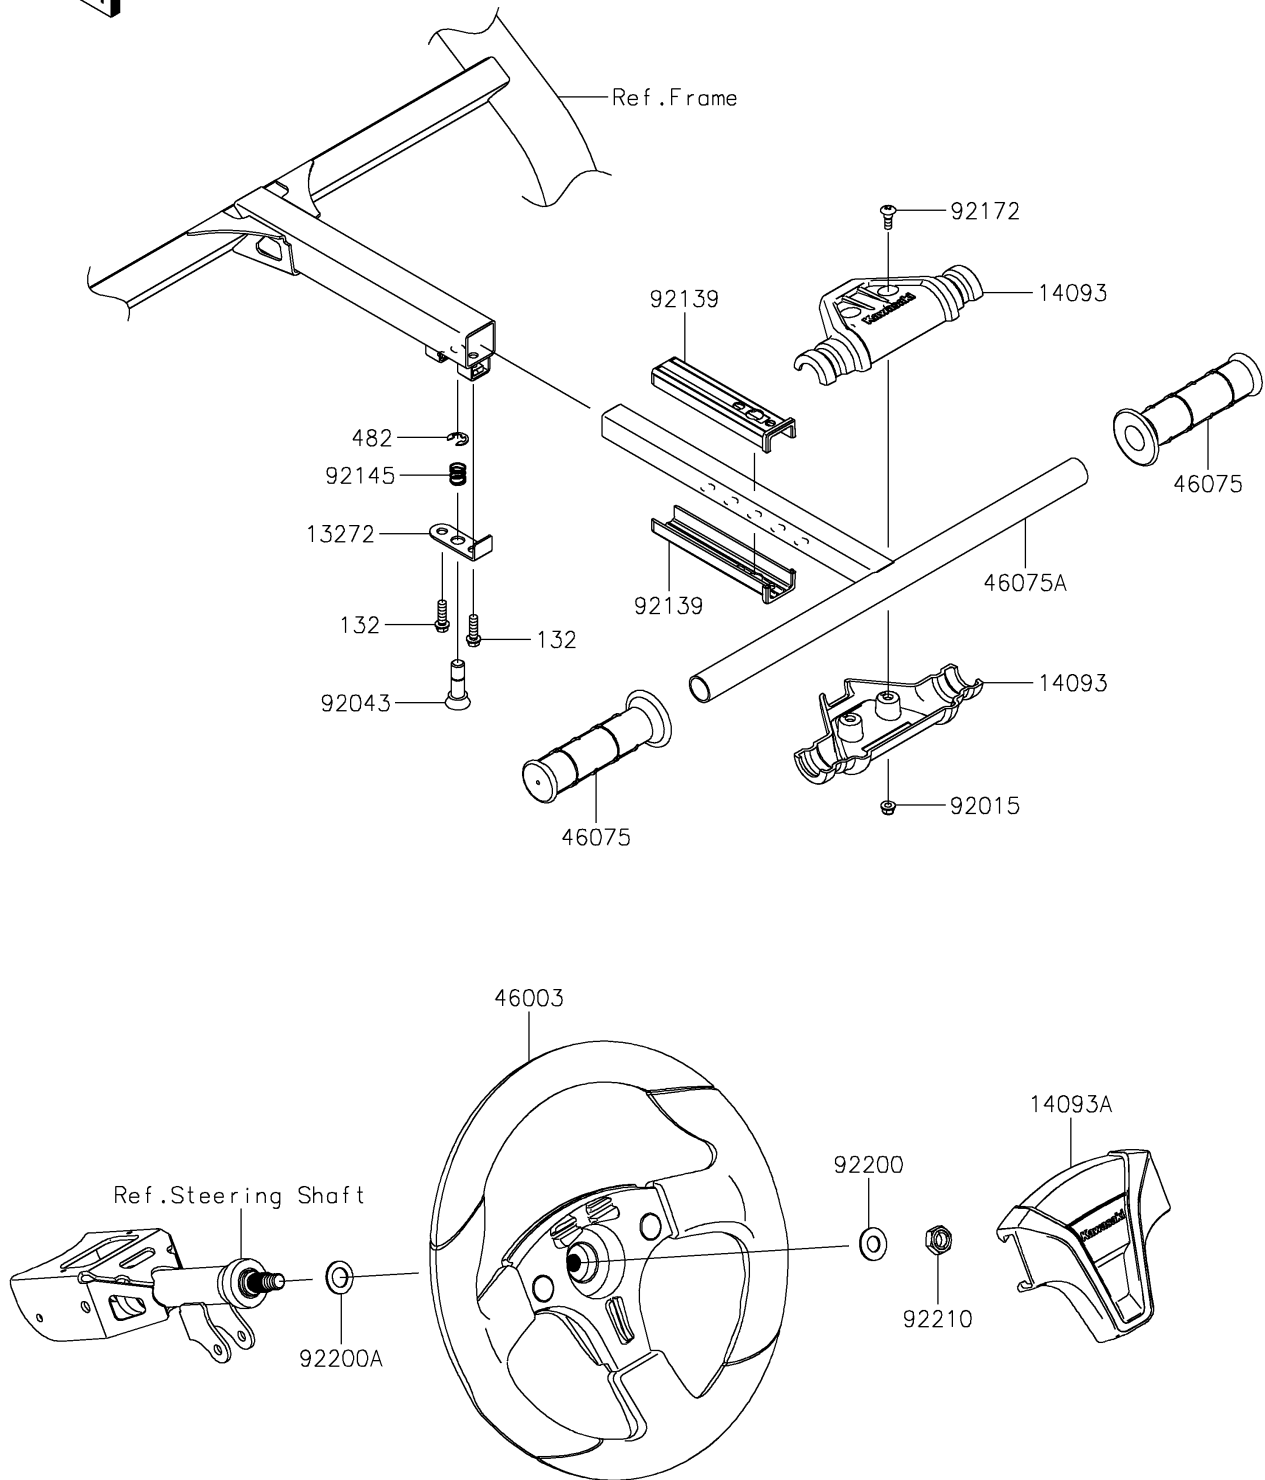

2024 TERYX® KRX4™ 1000 eS PARTS DIAGRAM

Steering Wheel

F2311

2024 TERYX® KRX4™ 1000 eS PARTS LIST

Steering Wheel

ITEM NAME	PART NUMBER	QUANTITY
PLATE (Ref # 13272)	13272-3869	1
COVER,PASSENGER GRIP (Ref # 14093)	14093-0802	2
COVER,HANDLE (Ref # 14093A)	14093-0803	1
HANDLE (Ref # 46003)	46003-0809	1
GRIP (Ref # 46075)	46075-0065	2
GRIP,PIPE (Ref # 46075A)	46075-0658	1
NUT,LOCK,FLANGED,5MM (Ref # 92015)	92015-1752	2
PIN (Ref # 92043)	92043-7503	1
BUSHING (Ref # 92139)	92139-1143	2
SPRING (Ref # 92145)	92145-7507	1
SCREW,5MM (Ref # 92172)	92172-0261	2
WASHER,12.1X25X1.6 (Ref # 92200)	92200-0455	1
WASHER,15X25X1.6 (Ref # 92200A)	92200-0460	1
NUT,LOCK,12MM (Ref # 92210)	92210-1249	1
BOLT-FLANGED-SMALL,6X20 (Ref # 132)	132BB0620	2
CIRCLIP-TYPE-E,8MM (Ref # 482)	482EA8000	1