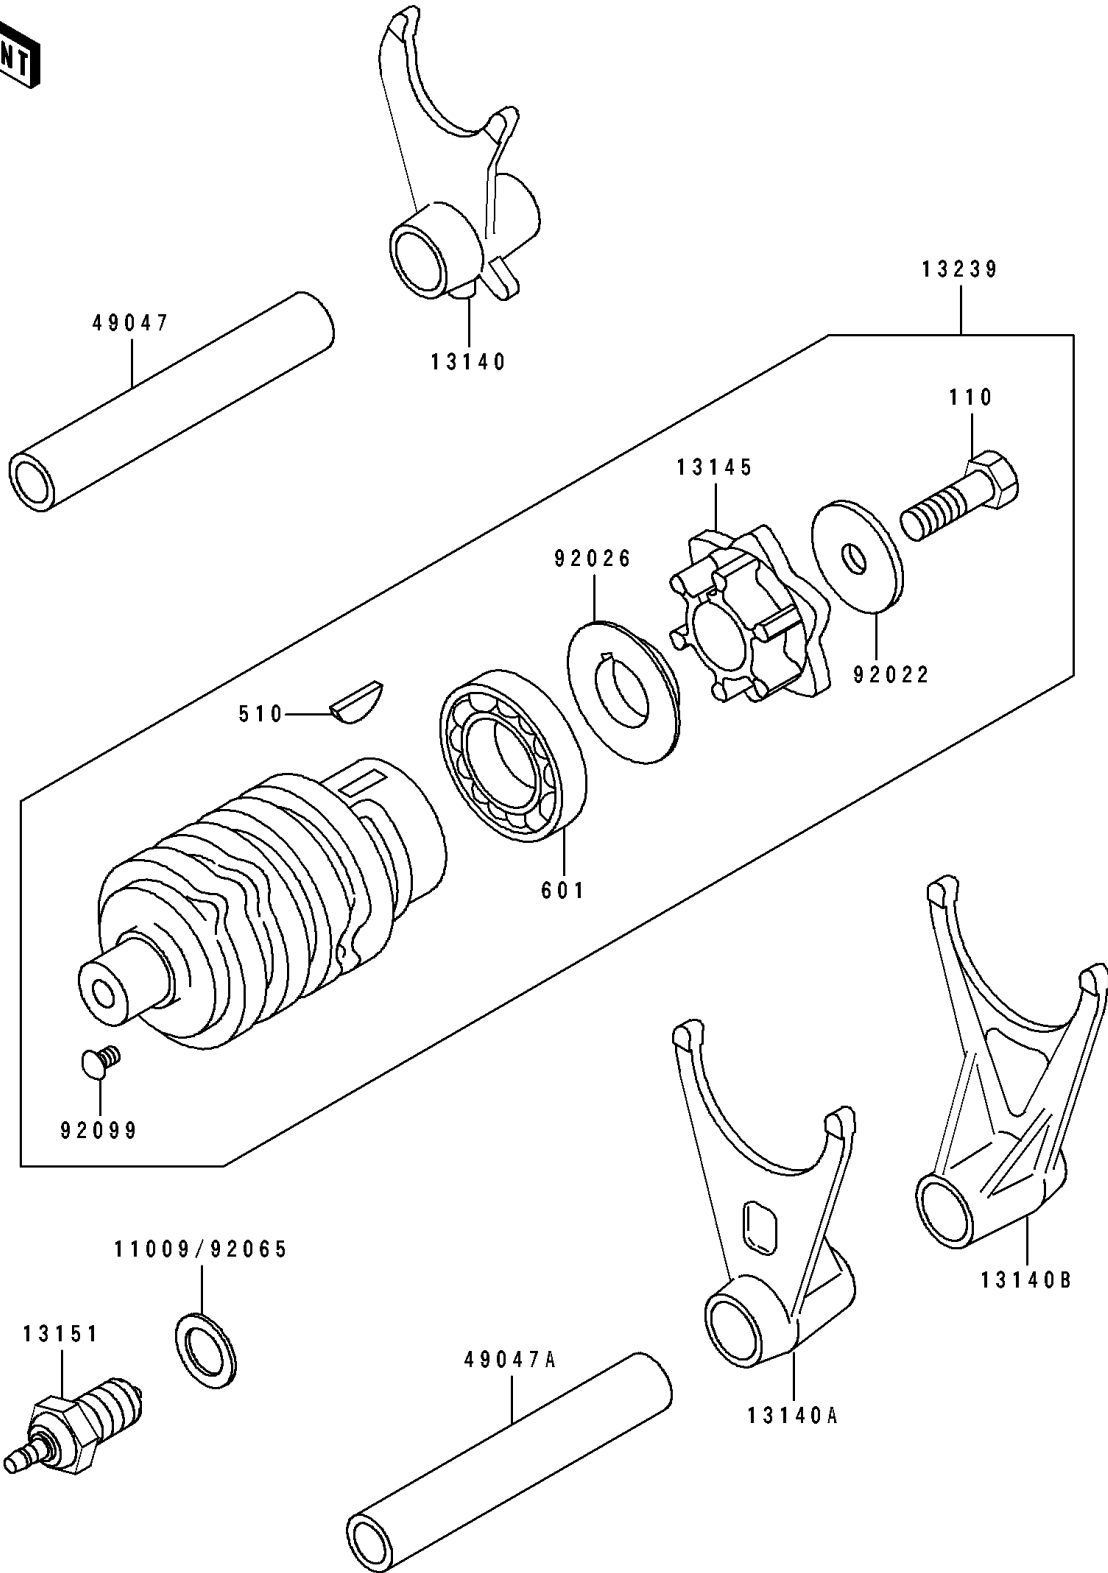

1993 Ninja® ZX™ -6 PARTS DIAGRAM

Change Drum/Shift Fork

E1362

1993 Ninja® ZX™ -6 PARTS LIST

Change Drum/Shift Fork

| ITEM NAME | PART NUMBER | QUANTITY |
|---|-------------|----------|
| GASKET,10X14.5X1.5 (Ref # 11009) | 11009-1105 | 1 |
| FORK-SHIFT,INPUT (Ref # 13140) | 13140-1153 | 1 |
| FORK-SHIFT,OUTPUT (Ref # 13140A) | 13140-1154 | 1 |
| FORK-SHIFT,OUTPUT (Ref # 13140B) | 13140-1191 | 1 |
| CAM-CHANGE DRUM (Ref # 13145) | 13145-1059 | 1 |
| SWITCH-COMP,NEUTRAL (Ref # 13151) | 13151-1007 | 1 |
| DRUM-ASSY-CHANGE (Ref # 13239) | 13239-1167 | 1 |
| ROD-SHIFT (Ref # 49047) | 49047-1070 | 1 |
| ROD-SHIFT (Ref # 49047A) | 49047-1076 | 1 |
| WASHER,6.5X24X2 (Ref # 92022) | 92022-1690 | 1 |
| SPACER,CHANGE DRUM (Ref # 92026) | 92026-1380 | 1 |
| GASKET,10.5X16X1,DRAIN PLUG (Ref # 92065) | 92065-058 | 1 |
| RIVET (Ref # 92099) | 92099-001 | 1 |
| BOLT,6X20 (Ref # 110) | 110P0620 | 1 |
| KEY-WOODRUFF (Ref # 510) | 510A3200 | 1 |
| BEARING-BALL (Ref # 601) | 601A6005 | 1 |