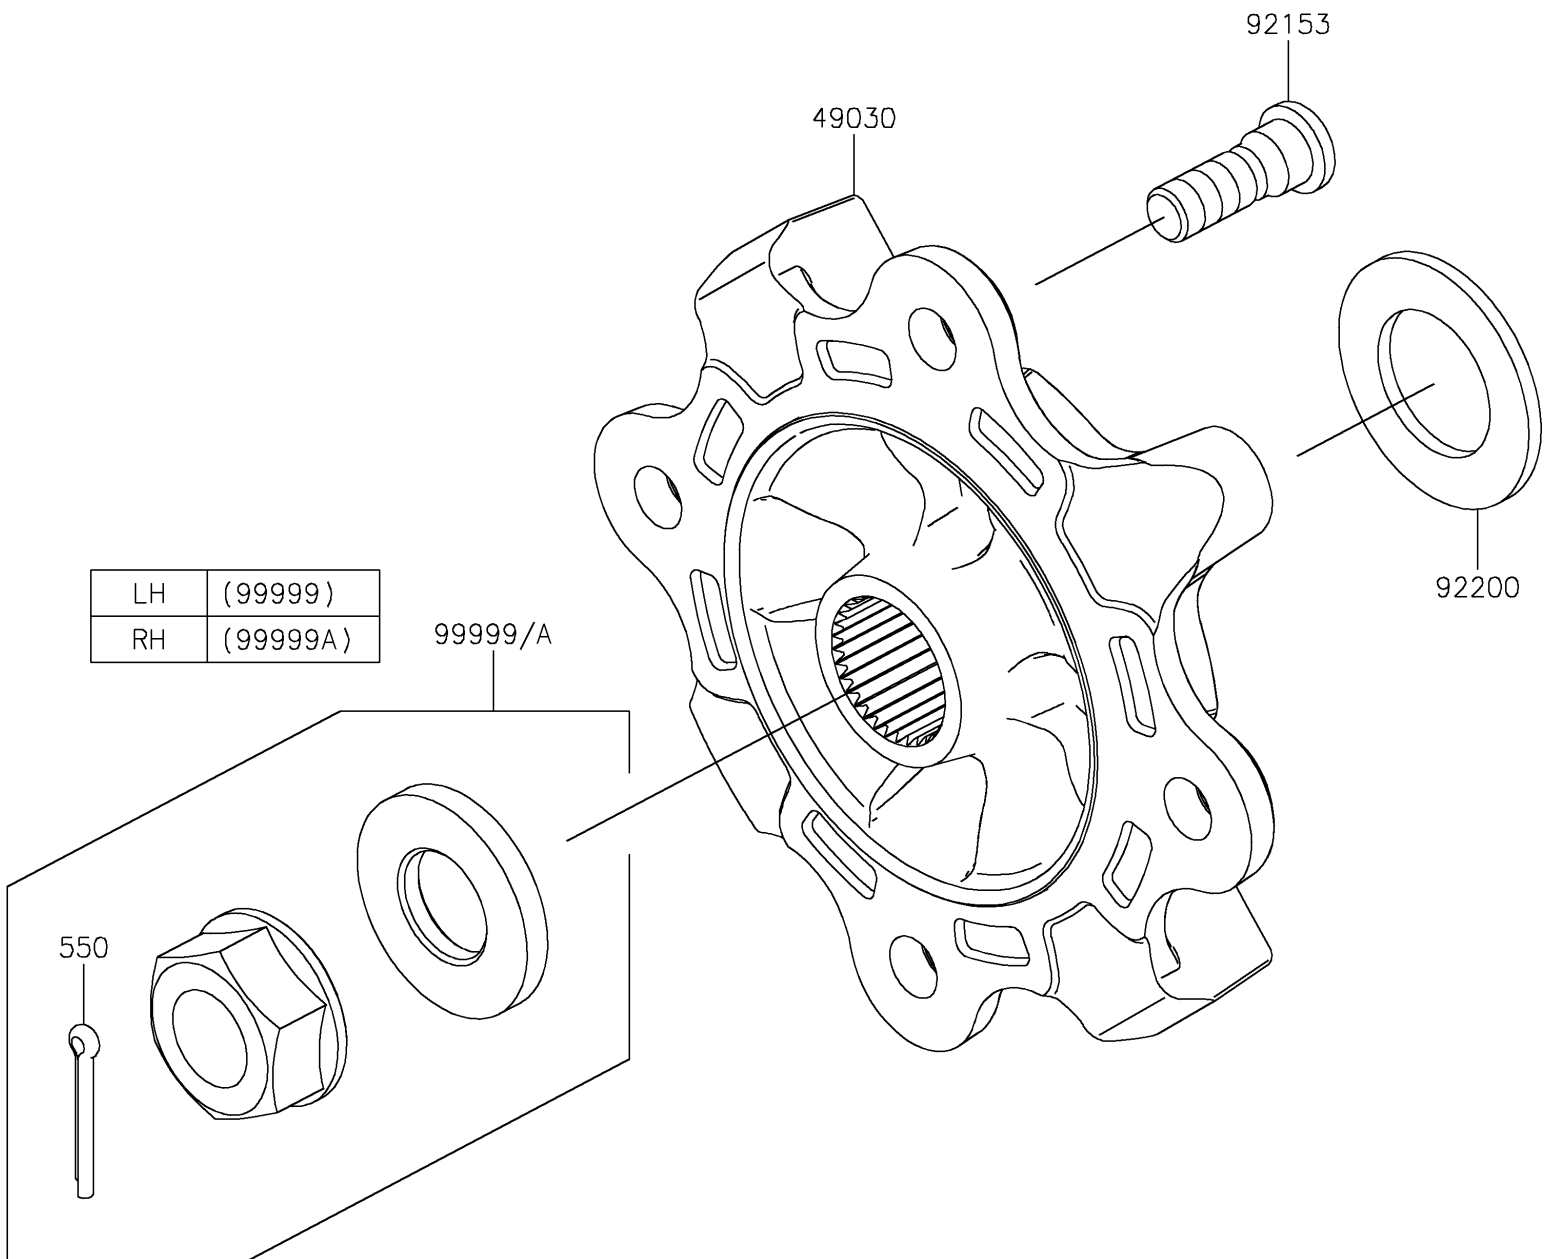

2024 TERYX® KRX4™ 1000 eS PARTS DIAGRAM

Rear Hubs/Brakes

F2240

2024 TERYX® KRX4™ 1000 eS PARTS LIST

Rear Hubs/Brakes

ITEM NAME	PART NUMBER	QUANTITY
HUB (Ref # 49030)	49030-0566	2
BOLT,12MM (Ref # 92153)	92153-1915	8
WASHER,33X56X3.5 (Ref # 92200)	92200-2332	2
KIT,LH AXLE NUT (Ref # 99999)	99999-0726	1
KIT,RH AXLE NUT (Ref # 99999A)	99999-0727	1
PIN-COTTER,4.0X30 (Ref # 550)	550AA4030	1