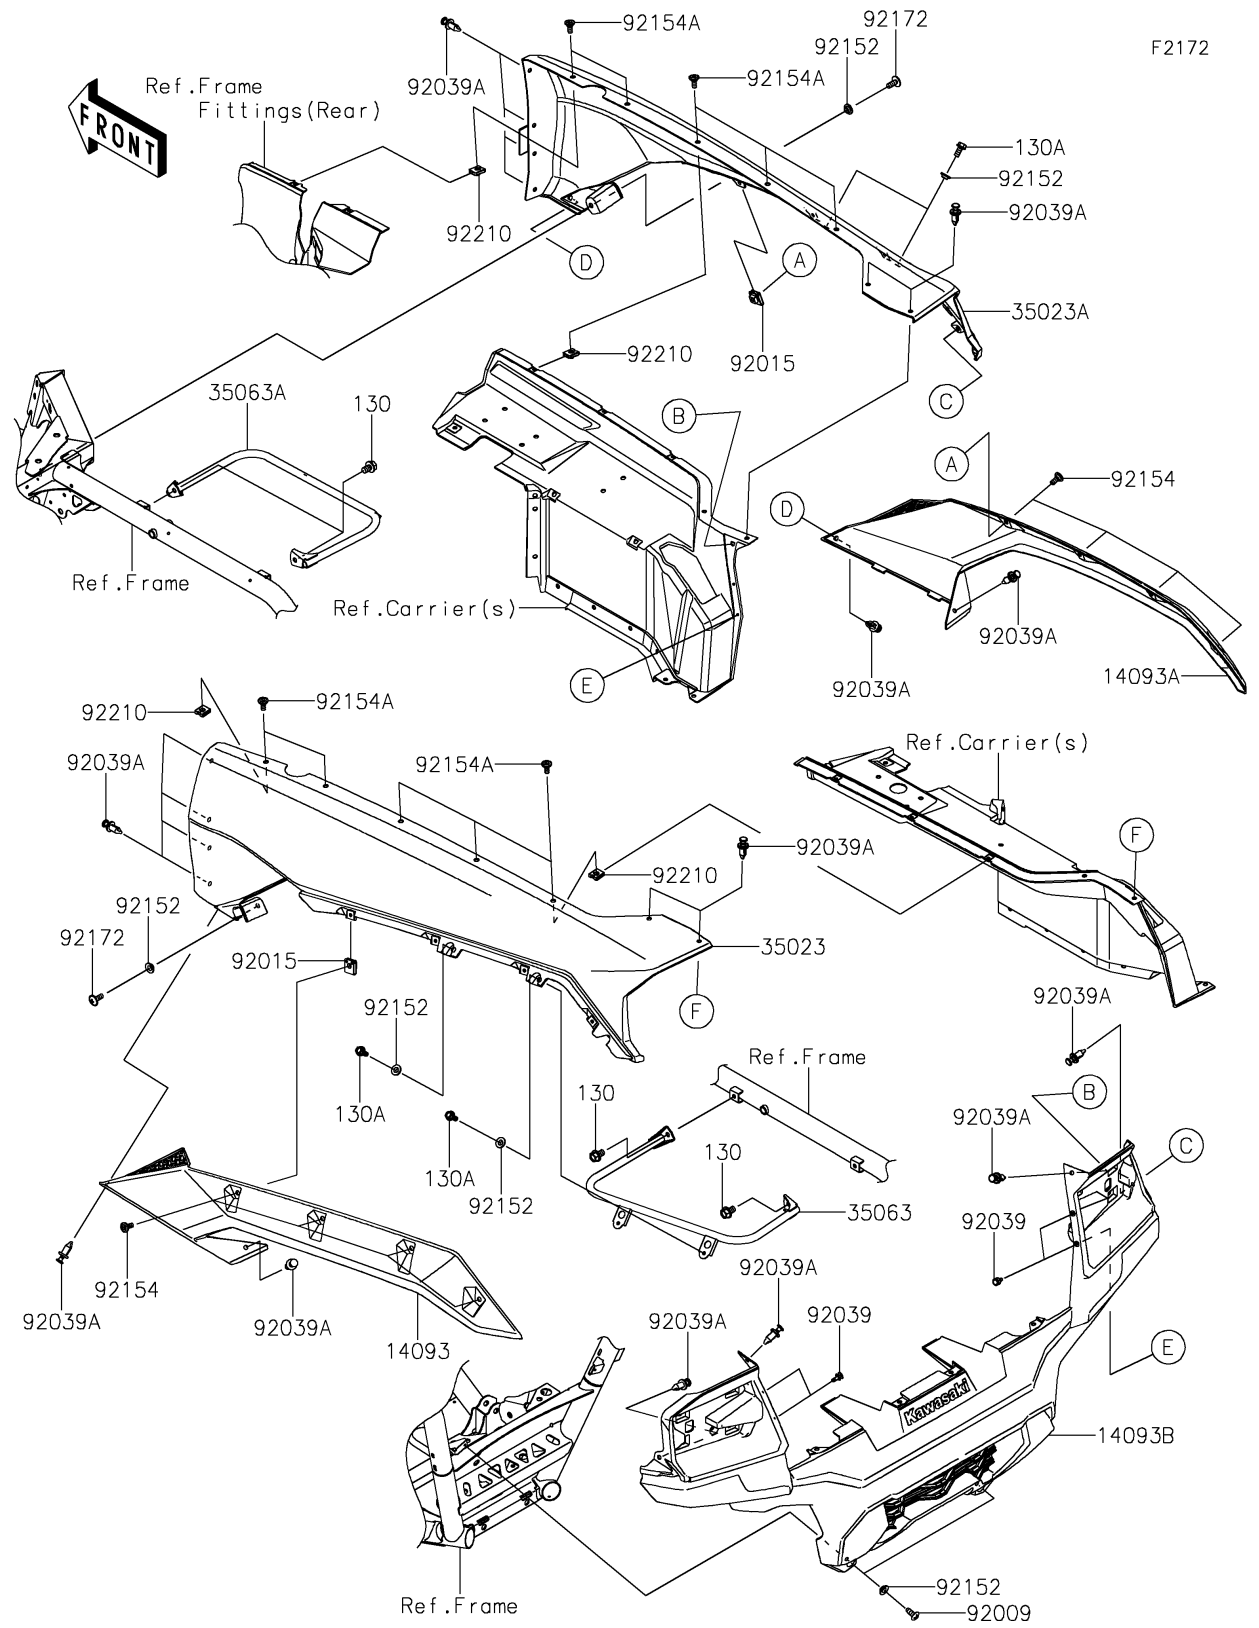

# 2024 Teryx KRX® 4 1000 eS PARTS DIAGRAM

## Rear Fender(s)

## 2024 Teryx KRX® 4 1000 eS PARTS LIST

### Rear Fender(s)

ITEM NAME	PART NUMBER	QUANTITY
COVER,FLAP,LH (Ref # 14093)	14093-0796	1
COVER,FLAP,RH (Ref # 14093A)	14093-0797	1
COVER,TAIL (Ref # 14093B)	14093-0798	1
FENDER-REAR,LH,S.BLACK (Ref # 35023)	35023-0453-839	1
FENDER-REAR,RH,S.BLACK (Ref # 35023A)	35023-0454-839	1
STAY,LH (Ref # 35063)	35063-1462	1
STAY,RH (Ref # 35063A)	35063-1463	1
SCREW,TAPPING,6X16 (Ref # 92009)	92009-1166	2
NUT,CLAMP,6MM (Ref # 92015)	92015-1678	8
RIVET (Ref # 92039)	92039-0046	4
RIVET (Ref # 92039A)	92039-0776	20
COLLAR,6.3X9.5X4.1 (Ref # 92152)	92152-1571	8
BOLT (Ref # 92154)	92154-2474	8
BOLT (Ref # 92154A)	92154-3957	10
SCREW,6X16 (Ref # 92172)	92172-0236	2
NUT (Ref # 92210)	92210-1125	10
BOLT-FLANGED,8X12 (Ref # 130)	130BA0812	4
BOLT-FLANGED,6X14 (Ref # 130A)	130CA0614	4