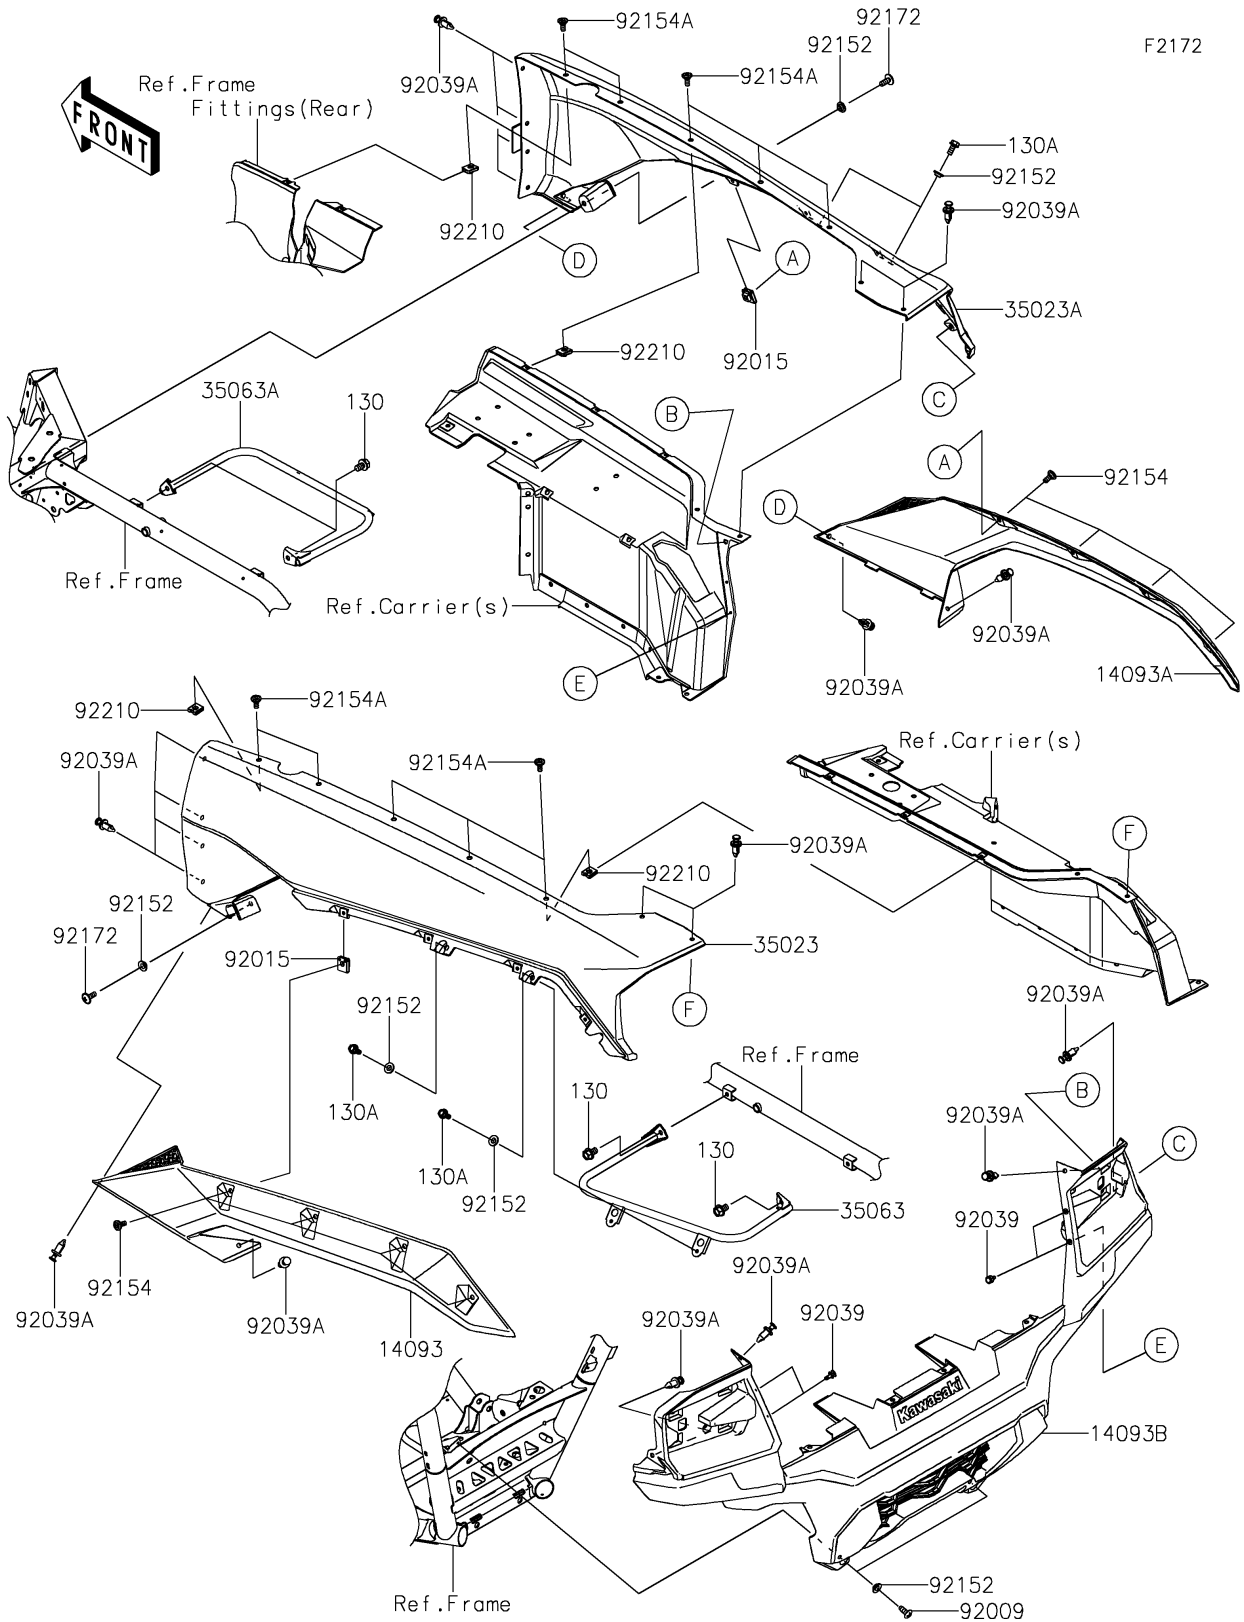

# 2024 TERYX® KRX4™ 1000 eS PARTS DIAGRAM

## Rear Fender(s)

## 2024 TERYX® KRX4™ 1000 eS PARTS LIST

### Rear Fender(s)

ITEM NAME	PART NUMBER	QUANTITY
COVER,FLAP,LH (Ref # 14093)	14093-0796	1
COVER,FLAP,RH (Ref # 14093A)	14093-0797	1
COVER,TAIL (Ref # 14093B)	14093-0798	1
FENDER-REAR,LH,S.BLACK (Ref # 35023)	35023-0453-839	1
FENDER-REAR,RH,S.BLACK (Ref # 35023A)	35023-0454-839	1
STAY,LH (Ref # 35063)	35063-1462	1
STAY,RH (Ref # 35063A)	35063-1463	1
SCREW,TAPPING,6X16 (Ref # 92009)	92009-1166	2
NUT,CLAMP,6MM (Ref # 92015)	92015-1678	8
RIVET (Ref # 92039)	92039-0046	4
RIVET (Ref # 92039A)	92039-0776	20
COLLAR,6.3X9.5X4.1 (Ref # 92152)	92152-1571	8
BOLT (Ref # 92154)	92154-2474	8
BOLT (Ref # 92154A)	92154-3957	10
SCREW,6X16 (Ref # 92172)	92172-0236	2
NUT (Ref # 92210)	92210-1125	10
BOLT-FLANGED,8X12 (Ref # 130)	130BA0812	4
BOLT-FLANGED,6X14 (Ref # 130A)	130CA0614	4