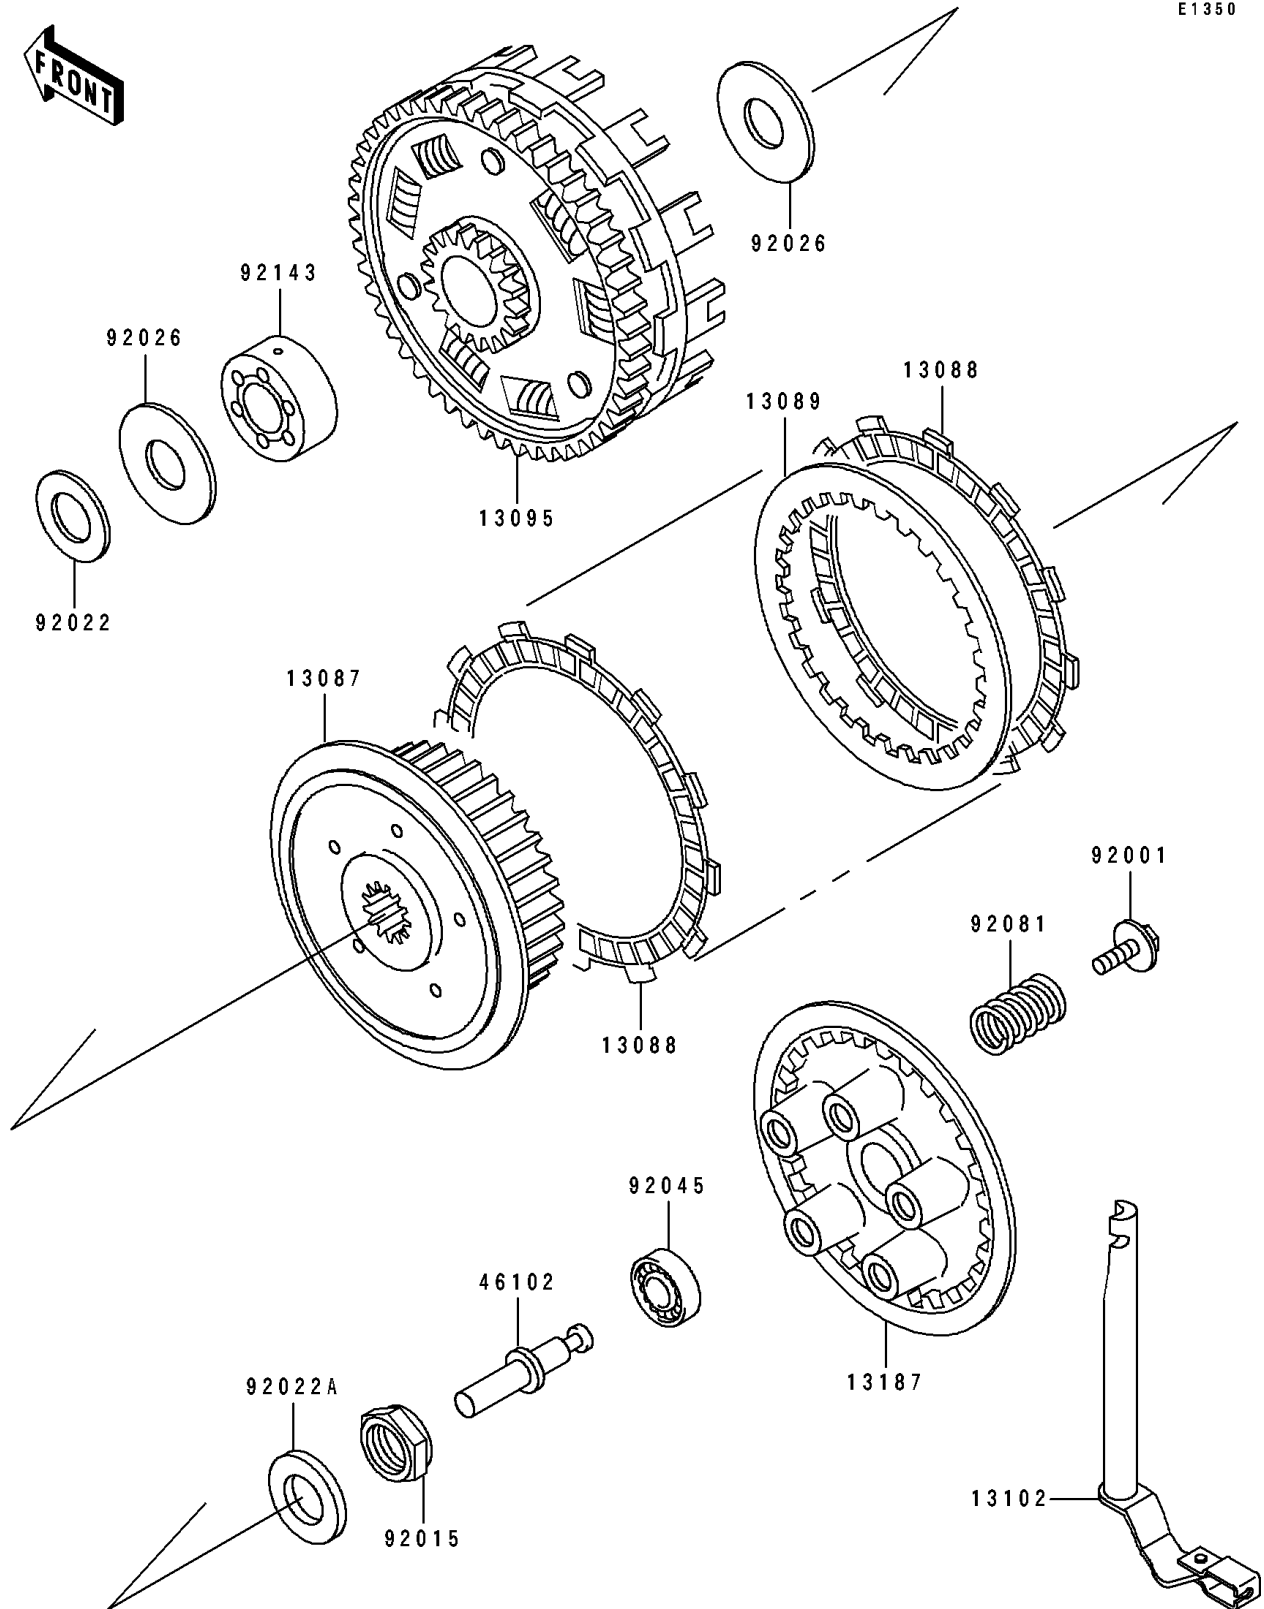

# 1993 Ninja® ZX™ -6 PARTS DIAGRAM

Clutch

E1350

# 1993 Ninja® ZX™ -6 PARTS LIST

## Clutch

ITEM NAME	PART NUMBER	QUANTITY
HUB-CLUTCH (Ref # 13087)	13087-042	1
PLATE-FRICTION (Ref # 13088)	13088-1087	7
PLATE-CLUTCH,T=2.3 (Ref # 13089)	13089-1004	6
HOUSING-COMP-CLUTCH (Ref # 13095)	13095-1217	1
RELEASE-COMP-CLUTCH (Ref # 13102)	13102-1105	1
PLATE-CLUTCH OPERATING (Ref # 13187)	13187-1006	1
ROD,CLUTCH (Ref # 46102)	46102-1030	1
BOLT,FLANGED,6X18 (Ref # 92001)	92001-1066	5
NUT,20MM (Ref # 92015)	92015-1555	1
WASHER,25.5X38X1 (Ref # 92022)	92022-145	1
WASHER (Ref # 92022A)	92022-1868	1
SPACER,25X66X2.0 (Ref # 92026)	92026-1383	2
BEARING-BALL,6001C3ML01 (Ref # 92045)	92045-1235	1
SPRING,CLUTCH (Ref # 92081)	92081-1033	5
COLLAR (Ref # 92143)	92143-1387	1