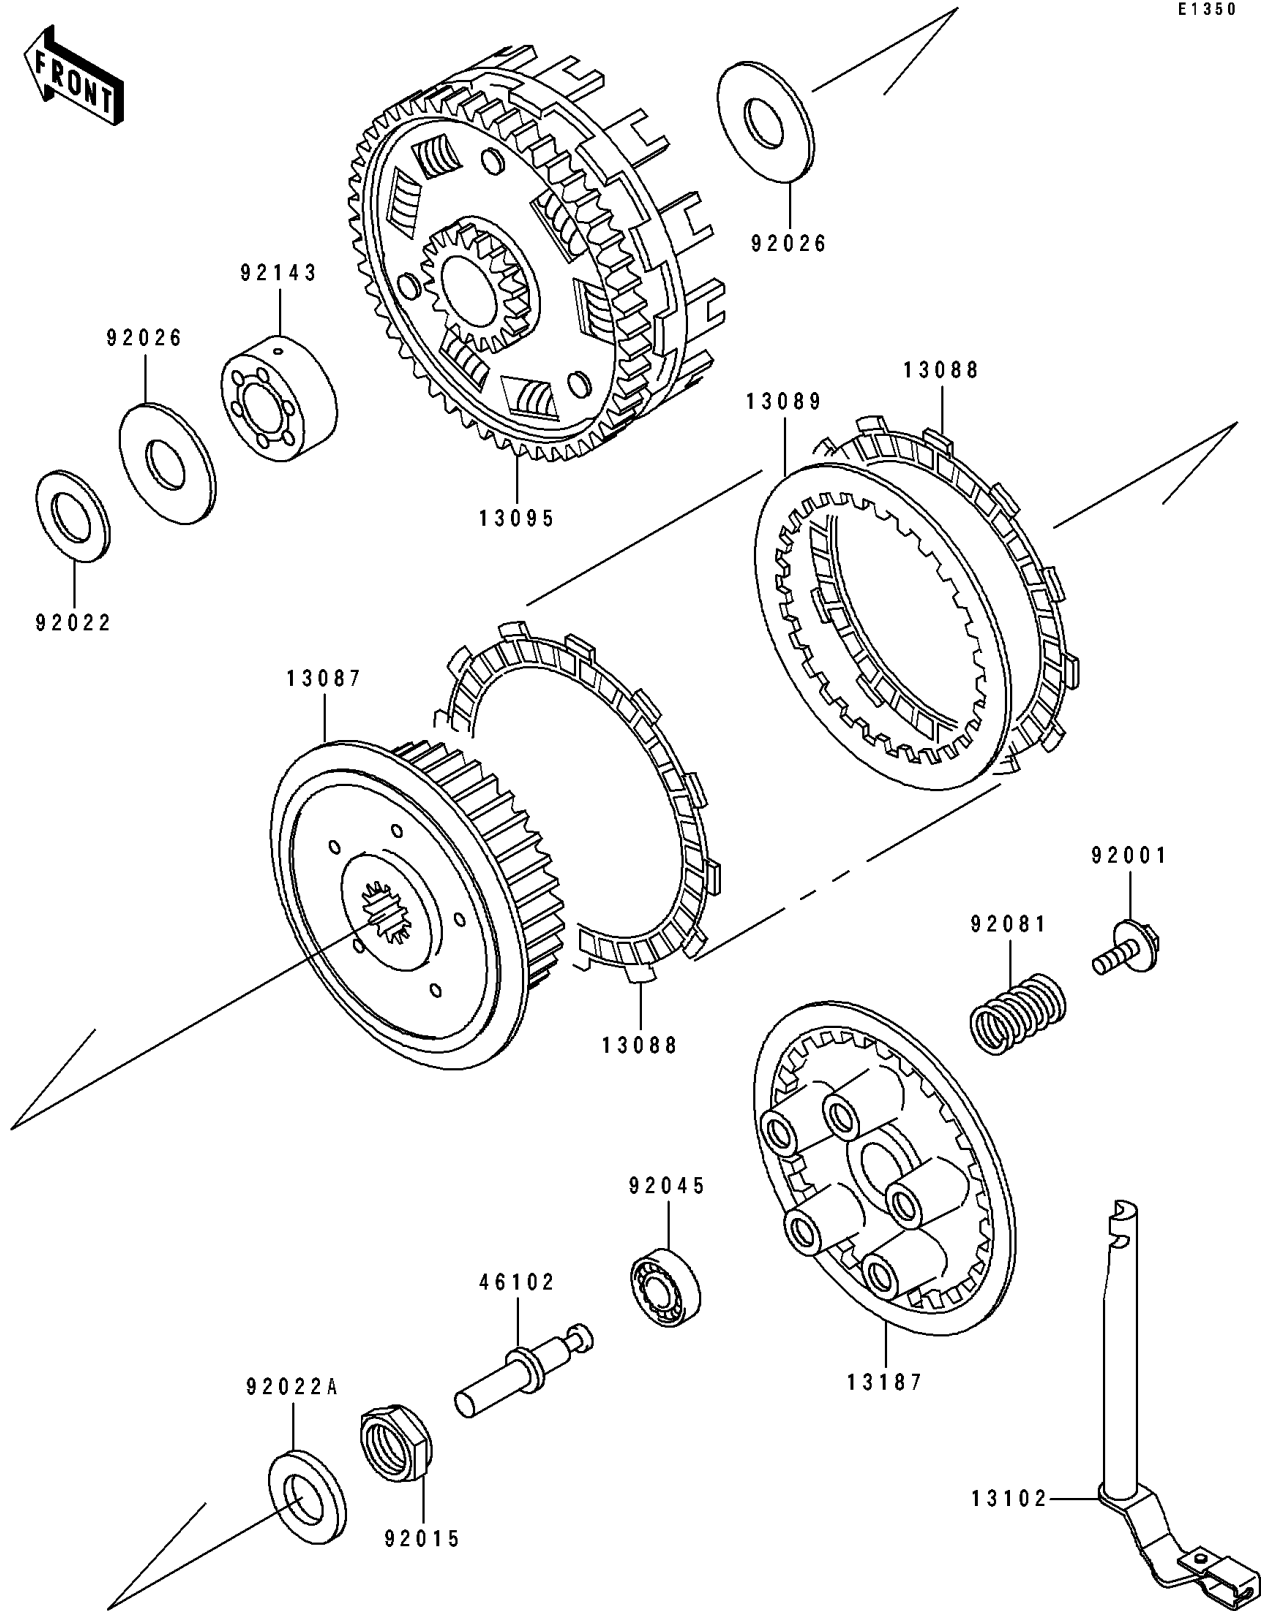

## 1992 Ninja® ZX™-6 PARTS DIAGRAM

Clutch

E1350

## 1992 Ninja® ZX™-6 PARTS LIST

### Clutch

ITEM NAME	PART NUMBER	QUANTITY
HUB-CLUTCH (Ref # 13087)	13087-042	1
PLATE-FRICTION (Ref # 13088)	13088-1087	1
PLATE-CLUTCH,T=2.3 (Ref # 13089)	13089-1004	1
HOUSING-COMP-CLUTCH (Ref # 13095)	13095-1217	1
RELEASE-COMP-CLUTCH (Ref # 13102)	13102-1105	1
PLATE-CLUTCH OPERATING (Ref # 13187)	13187-1006	1
ROD,CLUTCH (Ref # 46102)	46102-1030	1
BOLT,FLANGED,6X18 (Ref # 92001)	92001-1066	1
NUT,20MM (Ref # 92015)	92015-1555	1
WASHER,25.5X38X1 (Ref # 92022)	92022-145	1
WASHER (Ref # 92022A)	92022-1868	1
SPACER,25X66X2.0 (Ref # 92026)	92026-1383	1
BEARING-BALL,6001C3ML01 (Ref # 92045)	92045-1235	1
SPRING,CLUTCH (Ref # 92081)	92081-1033	1
COLLAR (Ref # 92143)	92143-1387	1