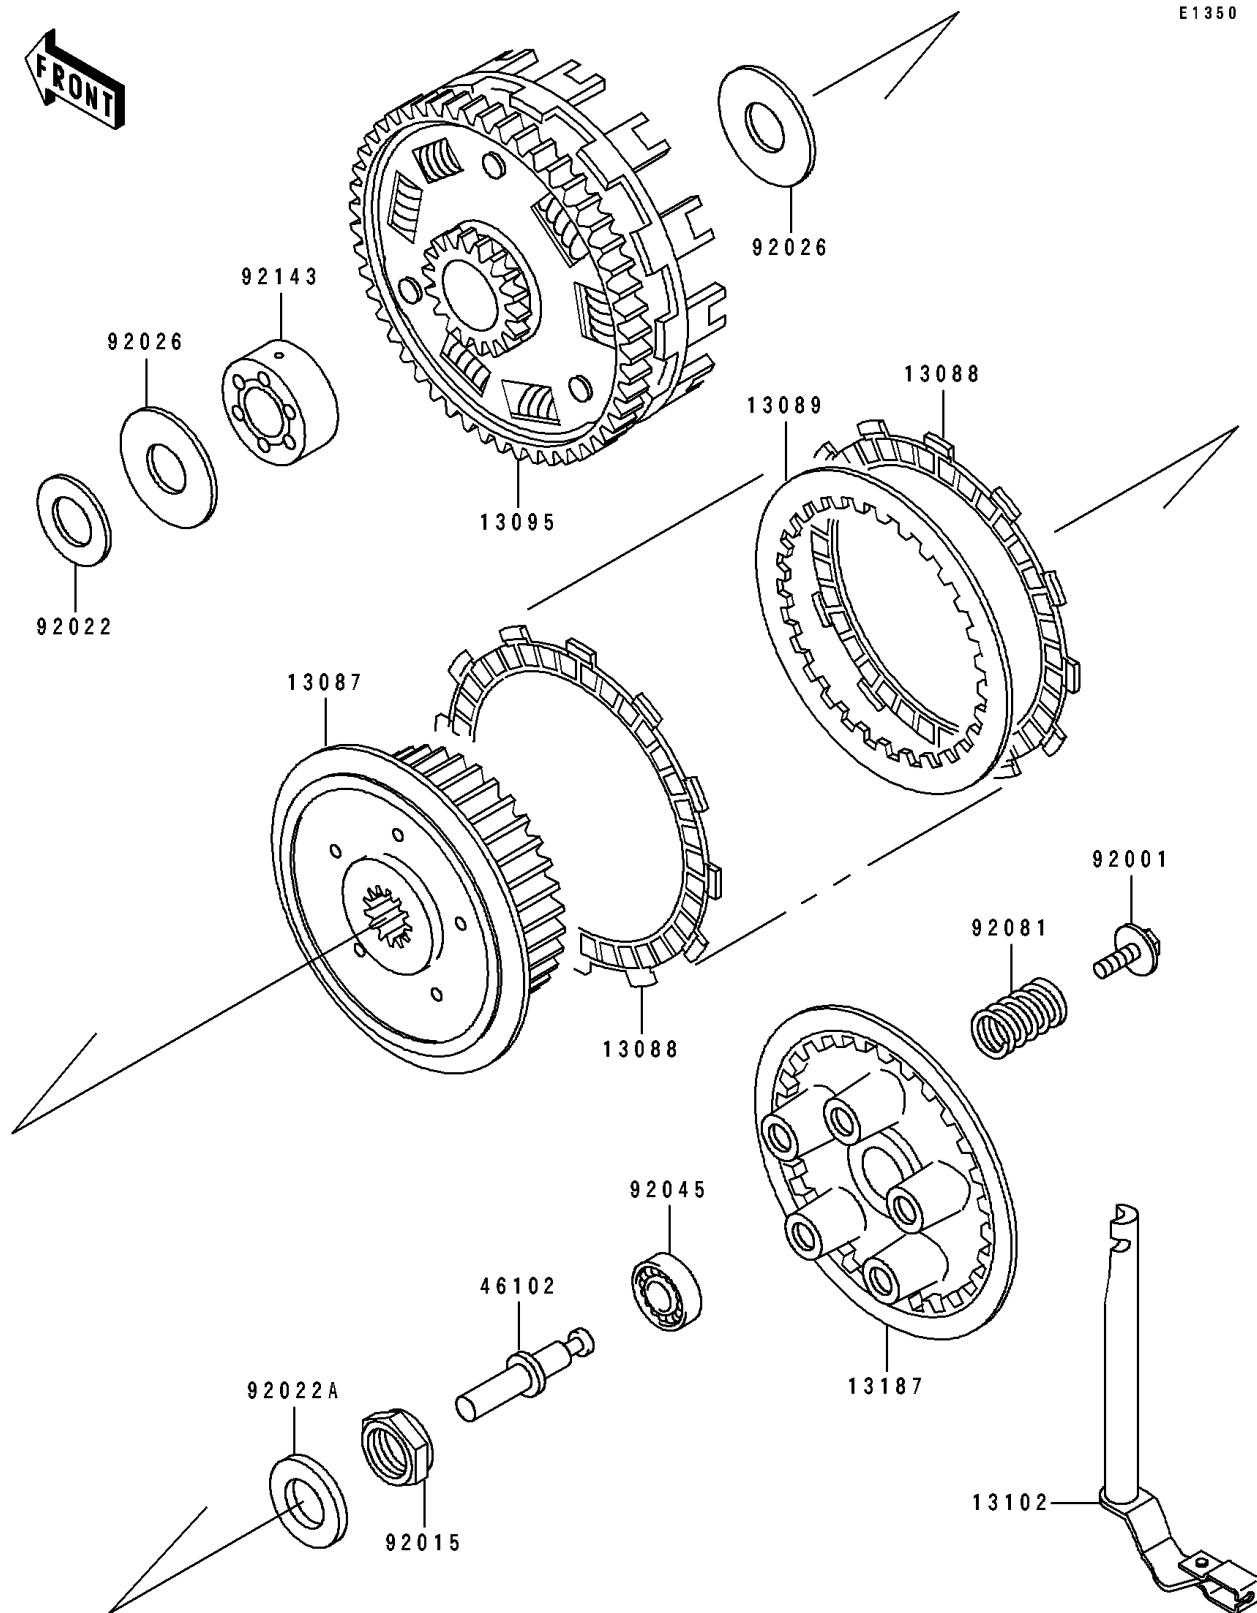

1991 Ninja® ZX™-6 PARTS DIAGRAM

Clutch

E1350

1991 Ninja® ZX™-6 PARTS LIST

Clutch

ITEM NAME	PART NUMBER	QUANTITY
HUB-CLUTCH (Ref # 13087)	13087-042	1
PLATE-FRICTION (Ref # 13088)	13088-1087	1
PLATE-CLUTCH,T=2.3 (Ref # 13089)	13089-1004	1
HOUSING-COMP-CLUTCH (Ref # 13095)	13095-1217	1
RELEASE-COMP-CLUTCH (Ref # 13102)	13102-1105	1
PLATE-CLUTCH OPERATING (Ref # 13187)	13187-1006	1
ROD,CLUTCH (Ref # 46102)	46102-1030	1
BOLT,FLANGED,6X18 (Ref # 92001)	92001-1066	1
NUT,20MM (Ref # 92015)	92015-1555	1
WASHER,25.5X38X1 (Ref # 92022)	92022-145	1
WASHER (Ref # 92022A)	92022-1868	1
SPACER,25X66X2.0 (Ref # 92026)	92026-1383	1
BEARING-BALL,6001C3ML01 (Ref # 92045)	92045-1235	1
SPRING,CLUTCH (Ref # 92081)	92081-1033	1
COLLAR (Ref # 92143)	92143-1387	1