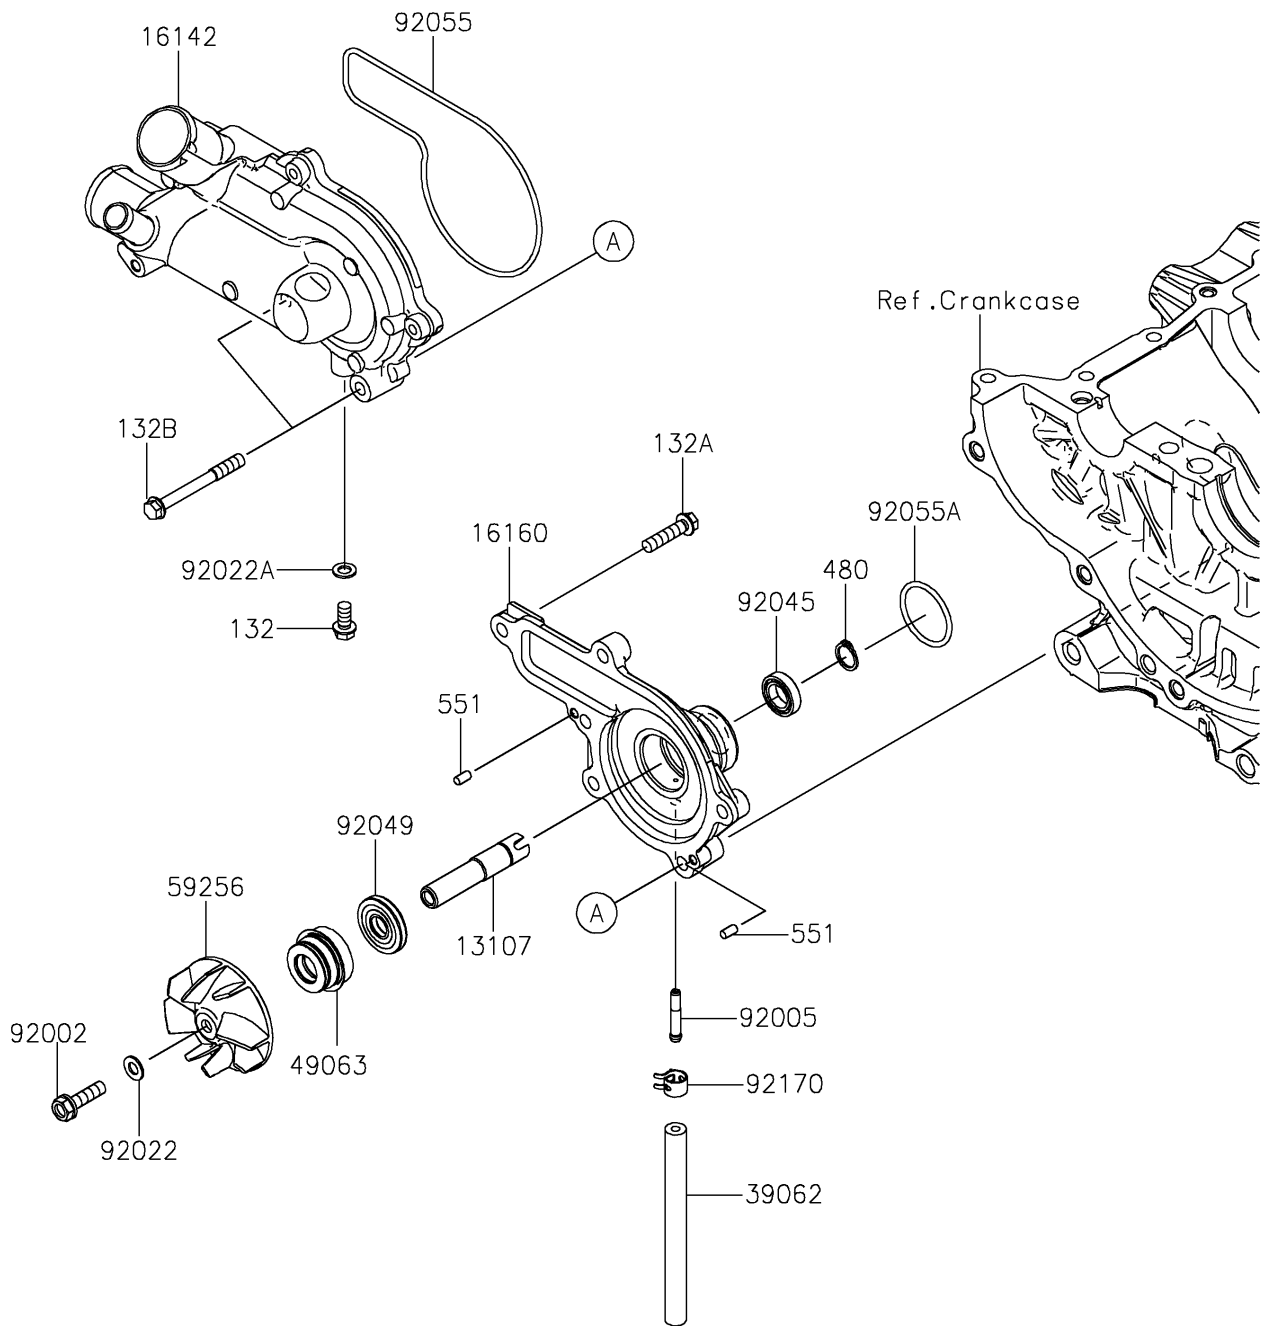

2024 TERYX® KRX4™ 1000 eS PARTS DIAGRAM

Water Pump

E3031

2024 TERYX® KRX4™ 1000 eS PARTS LIST

Water Pump

ITEM NAME	PART NUMBER	QUANTITY
SHAFT,WATER PUMP BODY (Ref # 13107)	13107-0894	1
COVER-PUMP,WATER (Ref # 16142)	16142-0756	1
BODY,WATER PUMP (Ref # 16160)	16160-0833	1
HOSE-COOLING,4X10X110 (Ref # 39062)	39062-0847	1
SEAL-MECHANICAL (Ref # 49063)	49063-1055	1
IMPELLER (Ref # 59256)	59256-0017	1
BOLT,6X22 (Ref # 92002)	92002-1154	1
FITTING (Ref # 92005)	92005-1264	1
WASHER,6.1X12X1 (Ref # 92022)	92022-077	1
WASHER,6.2X11X1 (Ref # 92022A)	92022-304	1
BEARING-BALL,6801P (Ref # 92045)	92045-0918	1
SEAL-OIL (Ref # 92049)	92049-0778	1
RING-O,WATER PUMP COVER (Ref # 92055)	92055-0921	1
RING-O,28.7X2.4 (Ref # 92055A)	92055-0922	1
CLAMP (Ref # 92170)	92170-1493	1
BOLT-FLANGED-SMALL,6X12 (Ref # 132)	132BA0612	1
BOLT-FLANGED-SMALL,6X25 (Ref # 132A)	132BA0625	4
BOLT-FLANGED-SMALL,6X55 (Ref # 132B)	132BA0655	2
CIRCLIP-TYPE-C,12MM (Ref # 480)	480J1200	1
PIN-DOWEL,4X8 (Ref # 551)	551A0408	2