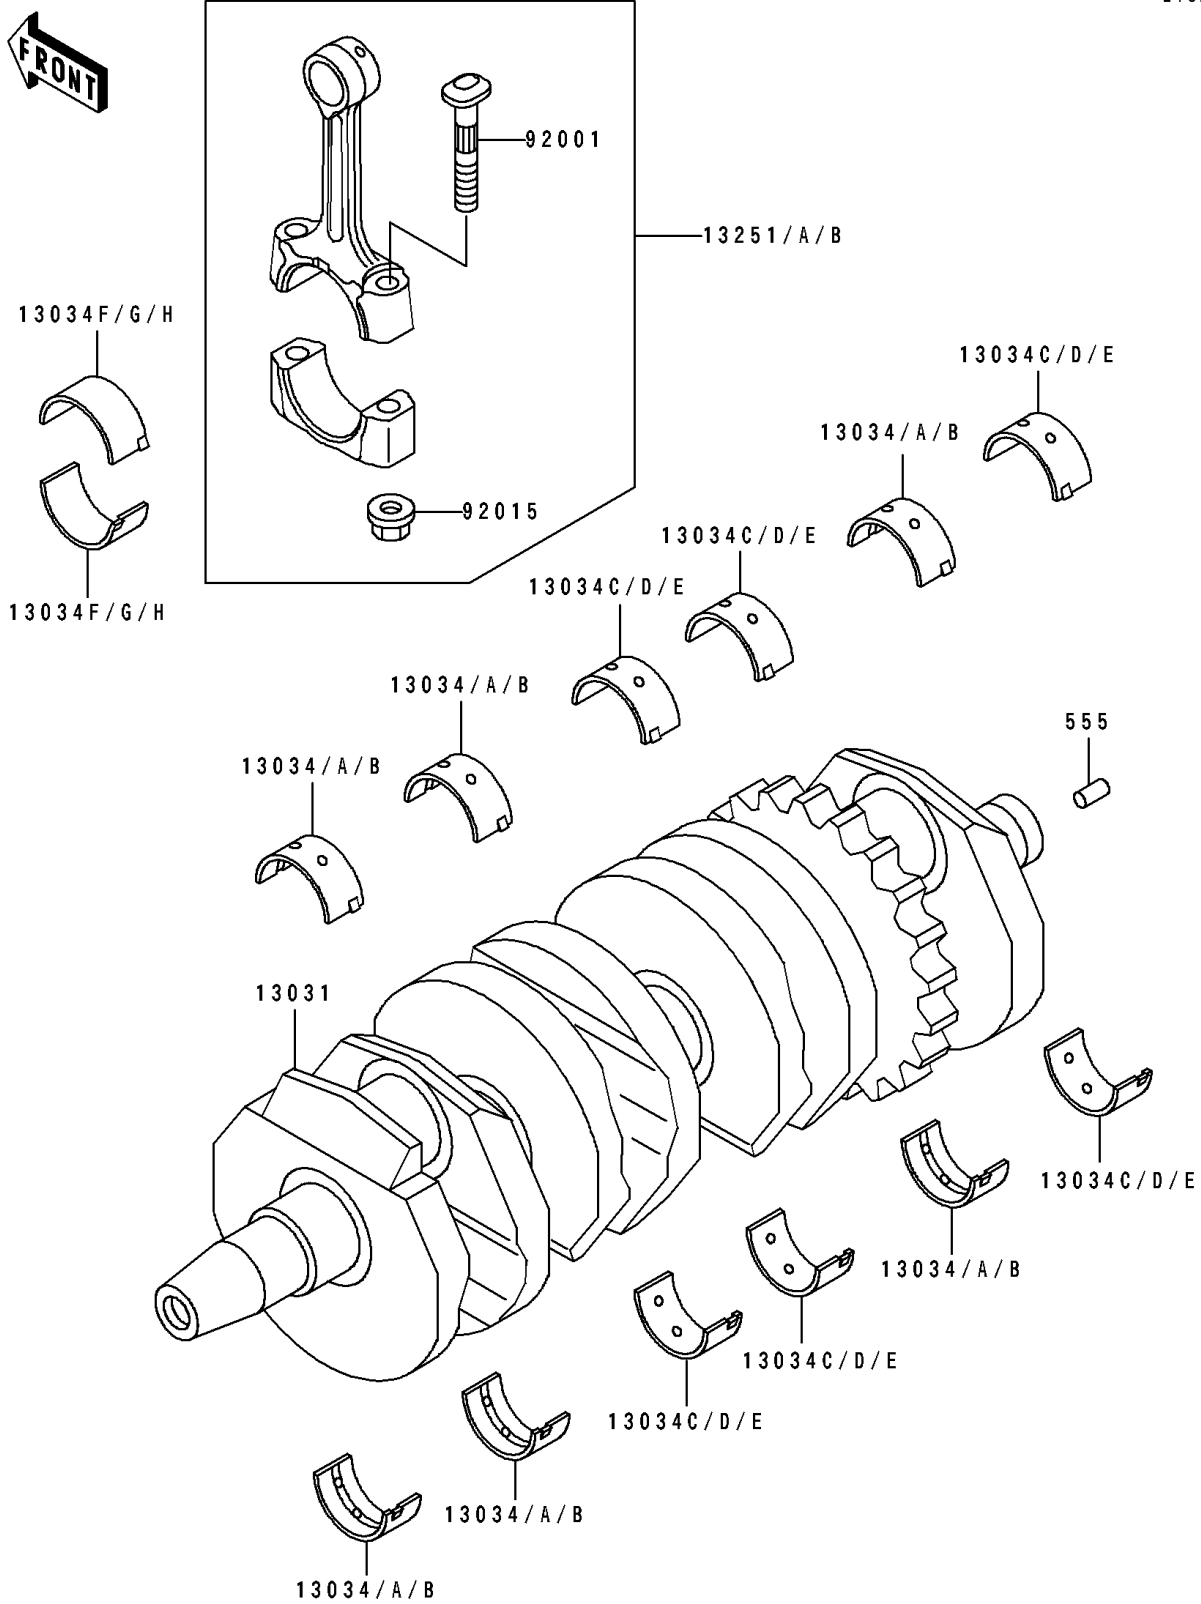

# 1993 Ninja® ZX™ -6 PARTS DIAGRAM

Crankshaft

E1321

# 1993 Ninja® ZX™ -6 PARTS LIST

## Crankshaft

ITEM NAME	PART NUMBER	QUANTITY
CRANKSHAFT-COMP (Ref # 13031)	13031-1306	1
METAL,CRANKSHAFT,BROWN (Ref # 13034)	13034-1016	6
METAL,CRANKSHAFT,BLACK (Ref # 13034A)	13034-1017	AR
METAL,CRANKSHAFT,BLUE (Ref # 13034B)	13034-1018	AR
BUSHING,CRANKSHAFT,BLUE (Ref # 13034C)	13034-1064	6
BUSHING,CRANKSHAFT,BLACK (Ref # 13034D)	13034-1065	AR
BUSHING,CRANKSHAFT,BROWN (Ref # 13034E)	13034-1066	AR
BUSHING,CONNECTING ROD,BLUE (Ref # 13034F)	13034-1067	8
BUSHING,CONNECTING ROD,BLACK (Ref # 13034G)	13034-1068	AR
BUSHING,CONNECTING ROD,BROWN (Ref # 13034H)	13034-1069	AR
ROD-ASSY-CONNECTING,H (Ref # 13251)	13251-1081-HH	4
ROD-ASSY-CONNECTING,I (Ref # 13251A)	13251-1081-II	4
ROD-ASSY-CONNECTING,J (Ref # 13251B)	13251-1081-JJ	4
BOLT,CONNECTING ROD,8MM (Ref # 92001)	92001-1887	8
NUT,FLANGED,8MM (Ref # 92015)	92015-1311	8
PIN-SPRING,4X8 (Ref # 555)	555A0408	1