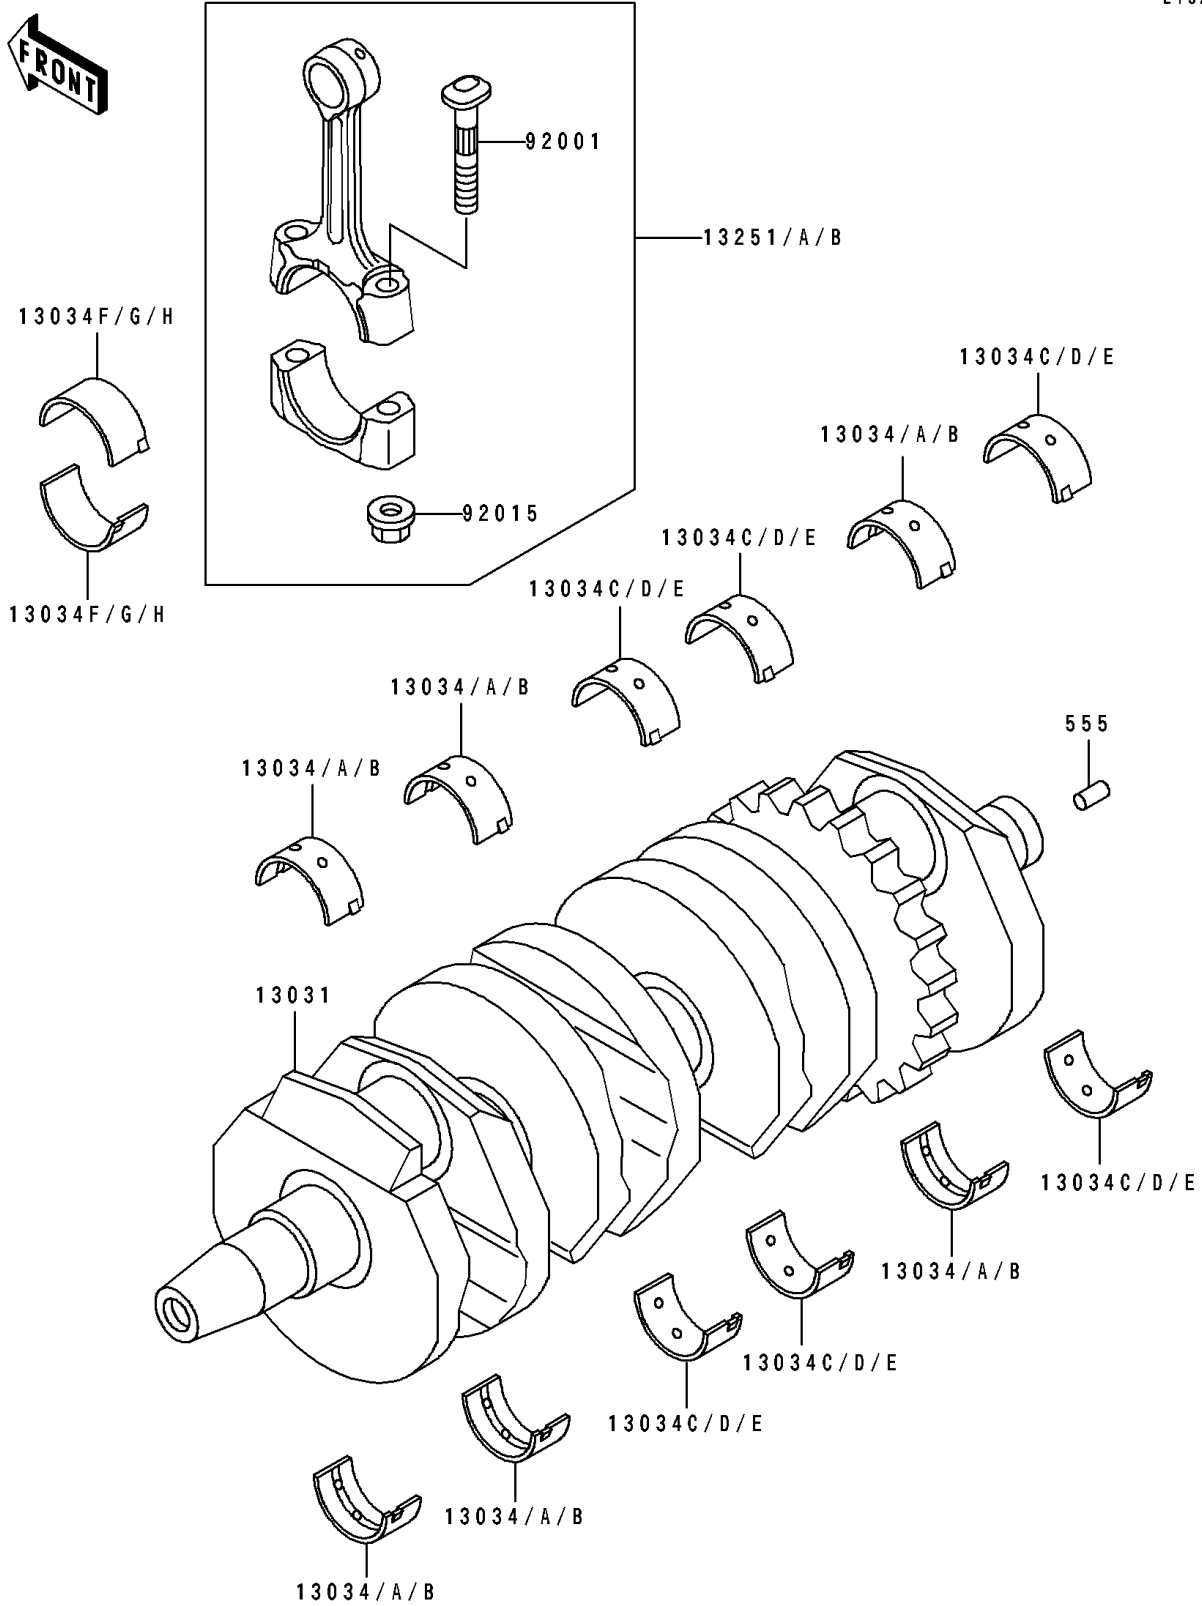

## 1991 Ninja® ZX™-6 PARTS DIAGRAM

Crankshaft

E1321

## 1991 Ninja® ZX™-6 PARTS LIST

Crankshaft

ITEM NAME	PART NUMBER	QUANTITY
CRANKSHAFT-COMP (Ref # 13031)	13031-1306	1
METAL,CRANKSHAFT,BROWN (Ref # 13034)	13034-1016	1
METAL,CRANKSHAFT,BLACK (Ref # 13034A)	13034-1017	1
METAL,CRANKSHAFT,BLUE (Ref # 13034B)	13034-1018	1
BUSHING,CRANKSHAFT,BLUE (Ref # 13034C)	13034-1064	1
BUSHING,CRANKSHAFT,BLACK (Ref # 13034D)	13034-1065	1
BUSHING,CRANKSHAFT,BROWN (Ref # 13034E)	13034-1066	1
BUSHING,CONNECTING ROD,BLUE (Ref # 13034F)	13034-1067	1
BUSHING,CONNECTING ROD,BLACK (Ref # 13034G)	13034-1068	1
BUSHING,CONNECTING ROD,BROWN (Ref # 13034H)	13034-1069	1
ROD-ASSY-CONNECTING,H (Ref # 13251)	13251-1081-HH	1
ROD-ASSY-CONNECTING,I (Ref # 13251A)	13251-1081-II	1
ROD-ASSY-CONNECTING,J (Ref # 13251B)	13251-1081-JJ	1
BOLT,CONNECTING ROD,8MM (Ref # 92001)	92001-1887	1
NUT,FLANGED,8MM (Ref # 92015)	92015-1311	1
PIN-SPRING,4X8 (Ref # 555)	555A0408	1